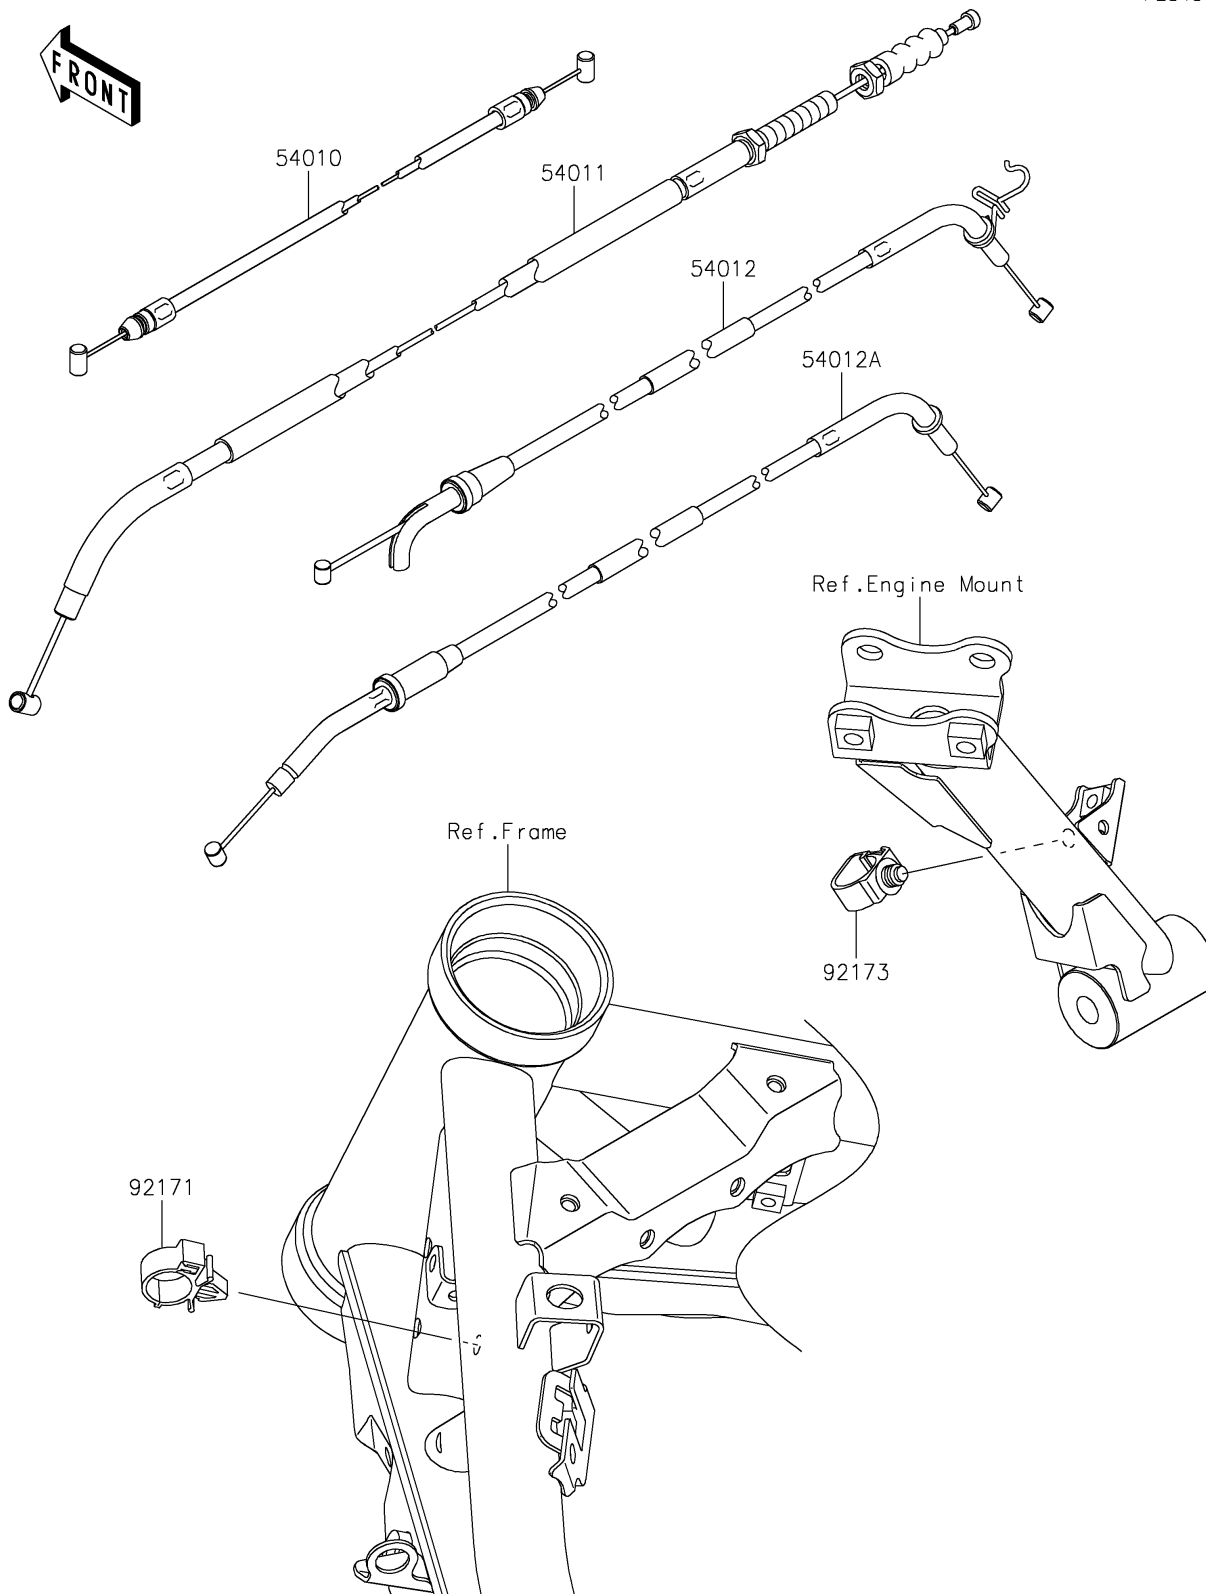

2018 Z900 ABS PARTS DIAGRAM

Cables

F2540

2018 Z900 ABS PARTS LIST

Cables

ITEM NAME	PART NUMBER	QUANTITY
CABLE,SEAT LOCK (Ref # 54010)	54010-0614	1
CABLE-CLUTCH (Ref # 54011)	54011-0618	1
CABLE-THROTTLE (Ref # 54012)	54012-0646	1
CABLE-THROTTLE (Ref # 54012A)	54012-0647	1
CLAMP (Ref # 92171)	92171-0782	1
CLAMP,HOLDER CLIP (Ref # 92173)	92173-0868	1