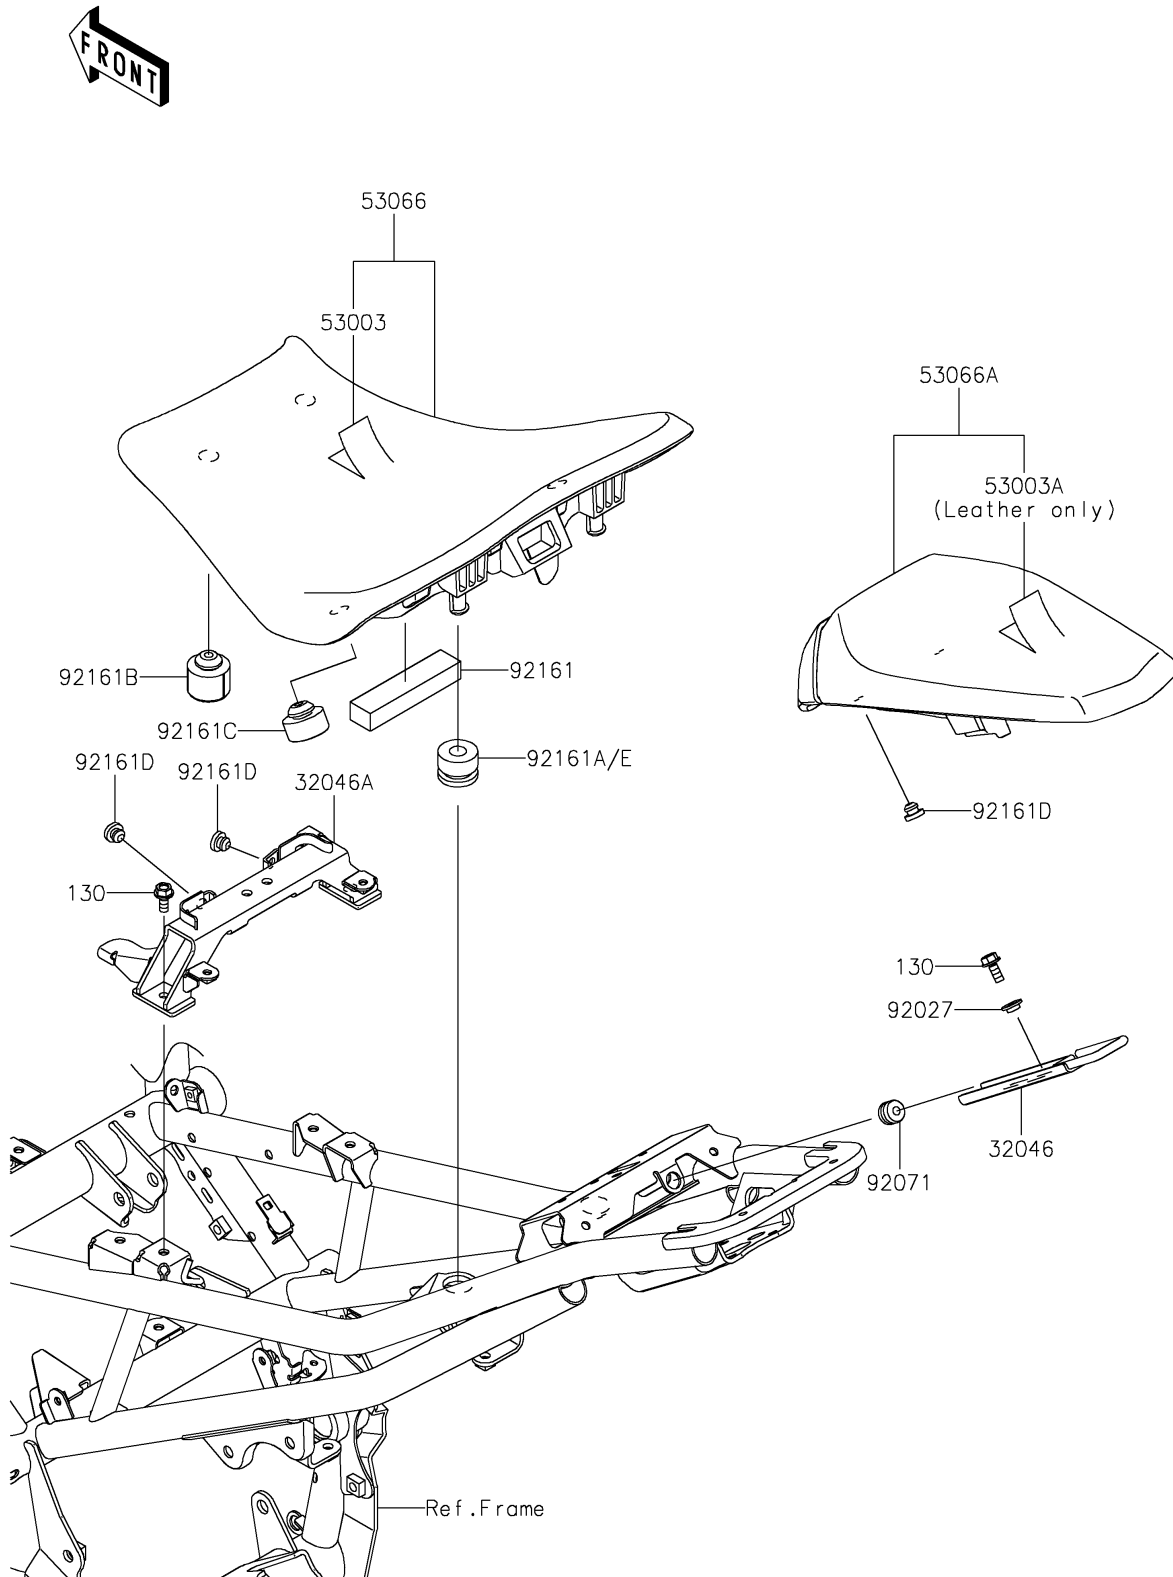

## 2018 Z900 ABS PARTS DIAGRAM

Seat

F2510

## 2018 Z900 ABS PARTS LIST

Seat

| ITEM NAME                             | PART NUMBER    | QUANTITY |
|---------------------------------------|----------------|----------|
| BOLT-FLANGED,6X14 (Ref # 130)         | 130CA0614      | 1        |
| BRACKET-SEAT,FR LOCK (Ref # 32046)    | 32046-0401     | 1        |
| BRACKET-SEAT,FR (Ref # 32046A)        | 32046-0418     | 1        |
| LEATHER,FR SEAT,BLACK (Ref # 53003)   | 53003-0432-MA  | 1        |
| LEATHER,RR SEAT,BLACK (Ref # 53003A)  | 53003-0433-MA  | 1        |
| SEAT-ASSY,FR,BLACK (Ref # 53066)      | 53066-0581-MA  | 1        |
| SEAT-ASSY,RR,BLACK+BLK (Ref # 53066A) | 53066-0582-12Y | 1        |
| COLLAR,L=4.6 (Ref # 92027)            | 92027-1168     | 1        |
| GROMMET (Ref # 92071)                 | 92071-0038     | 1        |
| DAMPER,20X90X15 (Ref # 92161)         | 92161-1867     | 1        |
| DAMPER,12X28X21 (Ref # 92161A)        | 92161-1913     | 1        |
| DAMPER,14X30X22 (Ref # 92161B)        | 92161-1969     | 1        |
| DAMPER,14X30X14.5 (Ref # 92161C)      | 92161-1970     | 1        |
| DAMPER (Ref # 92161D)                 | 92161-1971     | 1        |