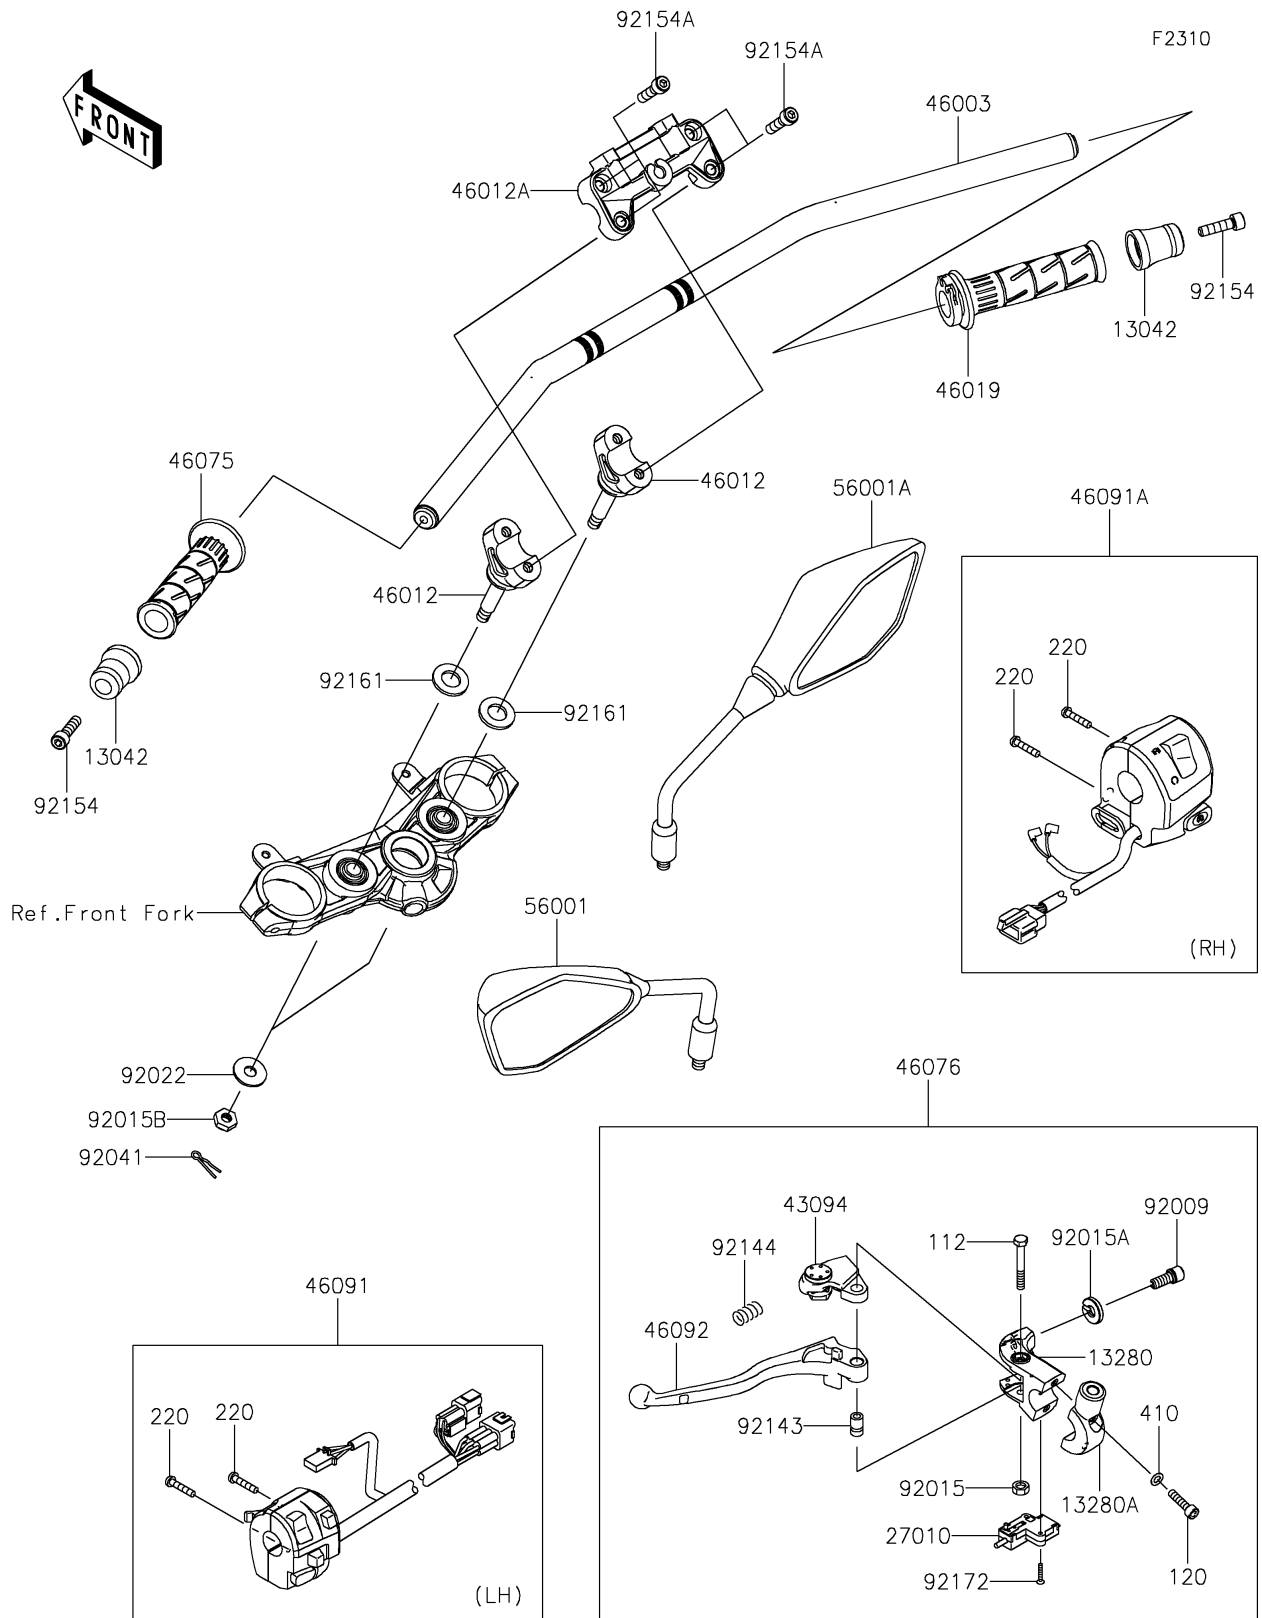

## 2018 Z900 ABS PARTS DIAGRAM

Handlebar

## 2018 Z900 ABS PARTS LIST

Handlebar

ITEM NAME	PART NUMBER	QUANTITY
BOLT-UPSET,6X45 (Ref # 112)	112BB0645	1
BOLT-SOCKET,6X25 (Ref # 120)	120CB0625	1
WEIGHT,HANDLE (Ref # 13042)	13042-5011	1
HOLDER,CLUTCH LEVER (Ref # 13280)	13280-0306	1
HOLDER,CLUTCH LEVER (Ref # 13280A)	13280-0307	1
SCREW-PAN-CROS,5X25 (Ref # 220)	220AB0525	1
SWITCH,CLUTCH (Ref # 27010)	27010-0849	1
WASHER-PLAIN-SMALL,6MM (Ref # 410)	410AB0600	1
ADJUSTER (Ref # 43094)	43094-0009	1
HANDLE,F.S.BLACK (Ref # 46003)	46003-0673-18R	1
HOLDER-HANDLE,LWR,F.S.BLACK (Ref # 46012)	46012-0376-18R	1
HOLDER-HANDLE,UPP,F.S.BLACK (Ref # 46012A)	46012-0377-18R	1
GRIP-ASSY,THROTTLE (Ref # 46019)	46019-0001	1
GRIP,HANDLE,LH (Ref # 46075)	46075-1144	1
LEVER-ASSY-GRIP (Ref # 46076)	46076-0122	1
HOUSING-ASSY-CONTROL,LH (Ref # 46091)	46091-0344	1
HOUSING-ASSY-CONTROL,RH (Ref # 46091A)	46091-0345	1
LEVER-GRIP,CLUTCH (Ref # 46092)	46092-0569	1
MIRROR-ASSY,LH (Ref # 56001)	56001-0299	1
MIRROR-ASSY,RH (Ref # 56001A)	56001-0300	1
SCREW,CABLE ADJUST,8MM,BLACK (Ref # 92009)	92009-1134	1
NUT,LOCK,6MM,BLACK (Ref # 92015)	92015-1191	1
NUT,CABLE ADJUST LOCK,8MM,BLK (Ref # 92015A)	92015-1197	1
NUT,LOCK,10MM (Ref # 92015B)	92015-1962	1
WASHER,10.2X28X2 (Ref # 92022)	92022-1088	1
COTTER,8MM (Ref # 92041)	92041-1060	1
COLLAR (Ref # 92143)	92143-1379	1
SPRING (Ref # 92144)	92144-1467	1
BOLT,SOCKET,8X30 (Ref # 92154)	92154-1866	1

## 2018 Z900 ABS PARTS LIST

Handlebar

ITEM NAME	PART NUMBER	QUANTITY
BOLT, SOCKET, 8X30 (Ref # 92154A)	92154-2683	1
DAMPER (Ref # 92161)	92161-0037	1
SCREW, 3X16 (Ref # 92172)	92172-0183	1