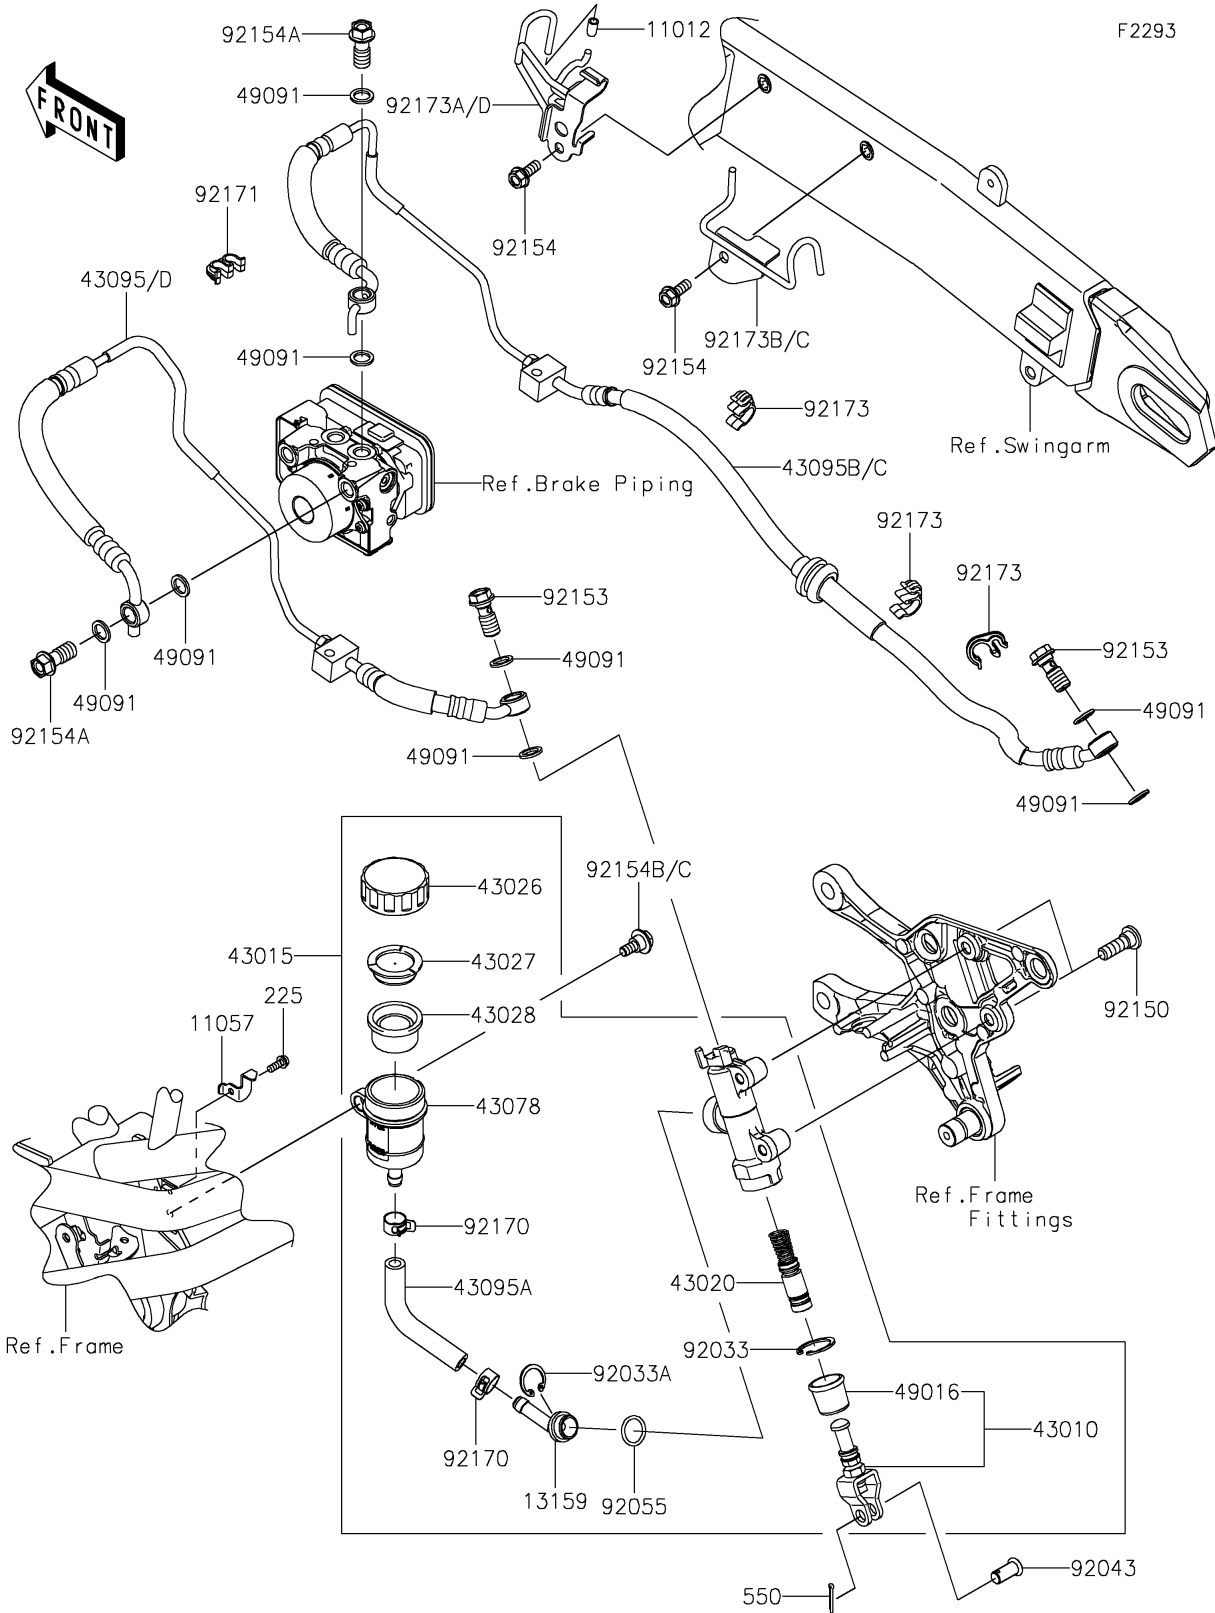

2018 Z900 ABS PARTS DIAGRAM

Rear Master Cylinder

2018 Z900 ABS PARTS LIST

Rear Master Cylinder

ITEM NAME	PART NUMBER	QUANTITY
CAP (Ref # 11012)	11012-1438	1
BRACKET (Ref # 11057)	11057-0258	1
CONNECTOR (Ref # 13159)	13159-0008	1
SCREW-PAN-WSP-CROS,4X12 (Ref # 225)	225AB0412	1
ROD-ASSY-BRAKE (Ref # 43010)	43010-0020	1
CYLINDER-ASSY-MASTER,RR (Ref # 43015)	43015-0650	1
PISTON-COMP-BRAKE (Ref # 43020)	43020-1094	1
CAP-BRAKE (Ref # 43026)	43026-0009	1
PLATE-DIAPHRAGM (Ref # 43027)	43027-1053	1
DIAPHRAGM (Ref # 43028)	43028-1065	1
RESERVOIR (Ref # 43078)	43078-0060	1
HOSE-BRAKE,RR M/CYL.-ABS UNIT (Ref # 43095)	43095-1426	1
HOSE-BRAKE,RR M/CYL. (Ref # 43095A)	43095-1432	1
HOSE-BRAKE,ABS UNIT-RR CALIPER (Ref # 43095B)	43095-1494	1
COVER-SEAL,BRAKE PISTON (Ref # 49016)	49016-1103	1
WASHER-SEAL,10.1X14.5X1.5 (Ref # 49091)	49091-0001	1
PIN-COTTER,2.0X15 (Ref # 550)	550AA2015	1
RING-SNAP,20.9X24.6X1.2 (Ref # 92033)	92033-0079	1
RING-SNAP,20.5MM (Ref # 92033A)	92033-1186	1
PIN (Ref # 92043)	92043-0904	1
RING-O,14.8X2.4 (Ref # 92055)	92055-0741	1
BOLT,SOCKET,8X25 (Ref # 92150)	92150-1837	1
BOLT,OIL,L=23 (Ref # 92153)	92153-0627	1
BOLT,FLANGED,6X16 (Ref # 92154)	92154-1055	1
BOLT,BANJO,10X22 (Ref # 92154A)	92154-1138	1
BOLT,FLANGED,6X16 (Ref # 92154B)	92154-2685	1
CLAMP,HOSE (Ref # 92170)	92170-1091	1
CLAMP (Ref # 92171)	92171-0817	1
CLAMP,HOSE&SENSOR LINE (Ref # 92173)	92173-1613	1

2018 Z900 ABS PARTS LIST

Rear Master Cylinder

ITEM NAME	PART NUMBER	QUANTITY
CLAMP,SWA,FR (Ref # 92173A)	92173-1640	1
CLAMP,SWA,RR (Ref # 92173B)	92173-1768	1