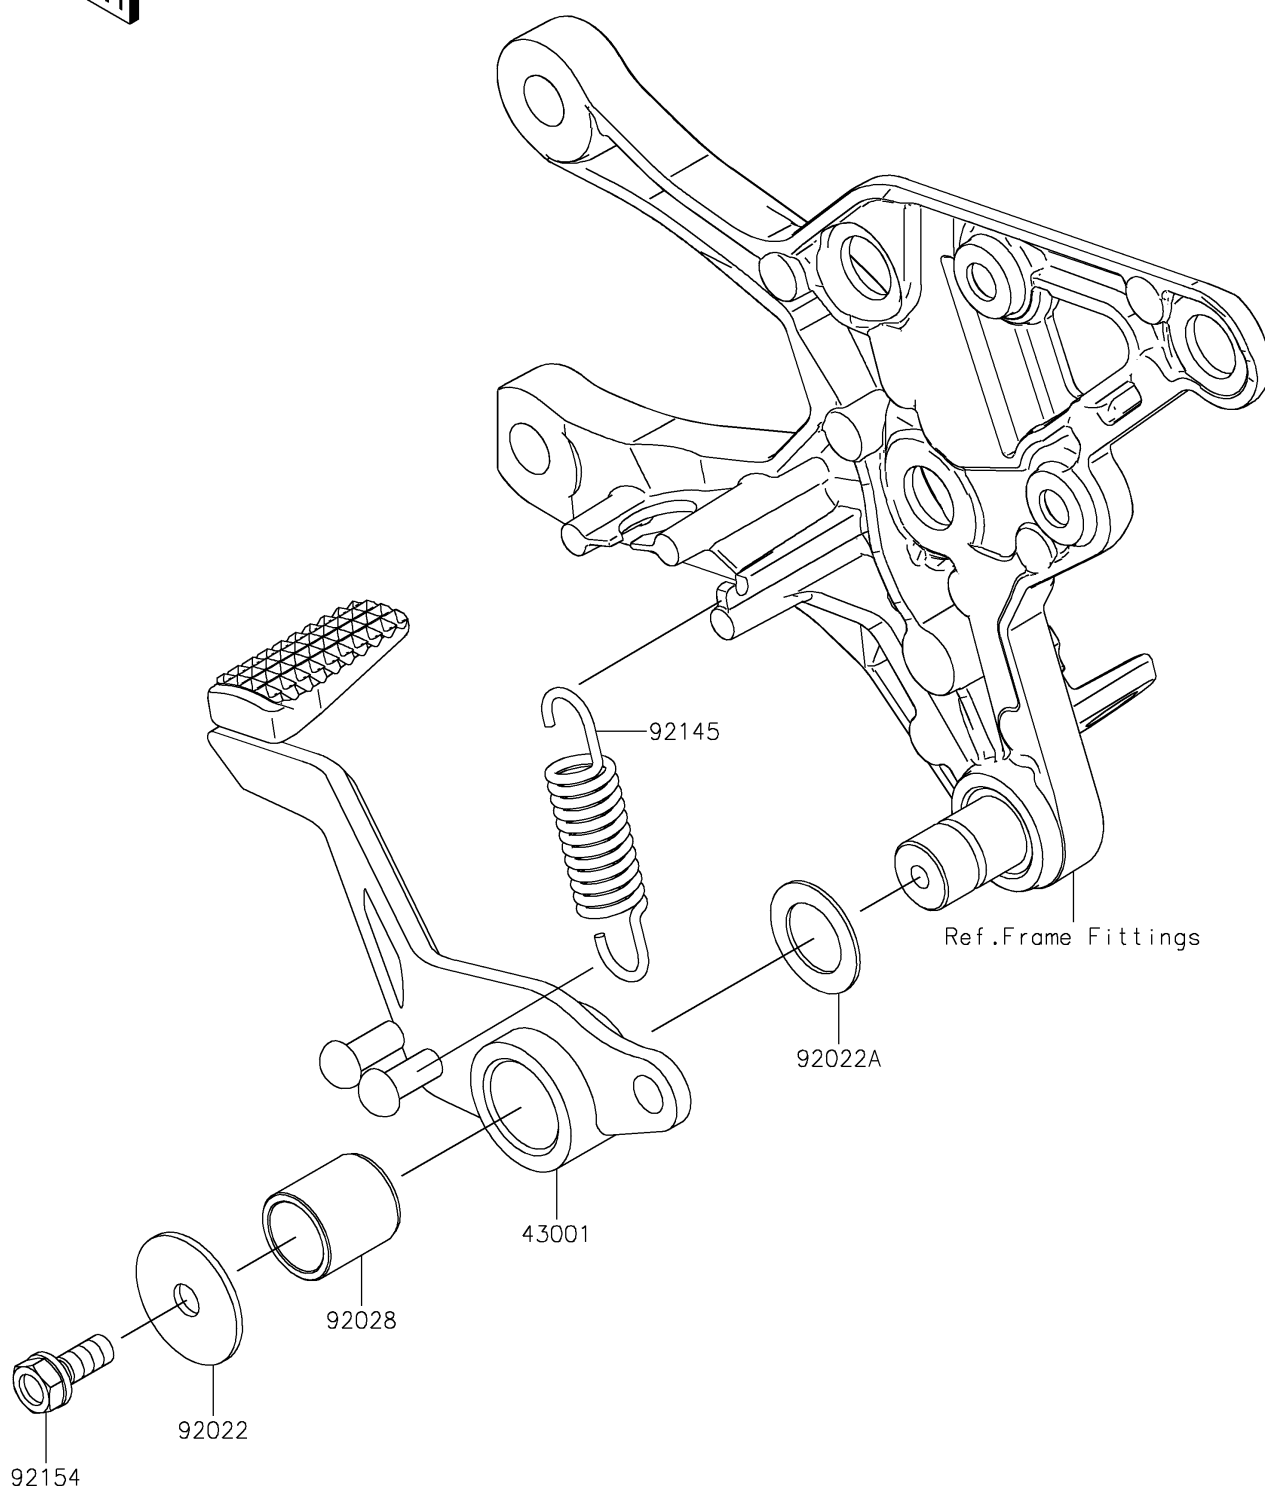

2018 Z900 ABS PARTS DIAGRAM

Brake Pedal/Torque Link

F2260

2018 Z900 ABS PARTS LIST

Brake Pedal/Torque Link

ITEM NAME	PART NUMBER	QUANTITY
LEVER-BRAKE (Ref # 43001)	43001-0749	1
WASHER,7X28X1.6 (Ref # 92022)	92022-1282	1
WASHER,15.3X24X1 (Ref # 92022A)	92022-326	1
BUSHING,BRAKE PEDAL (Ref # 92028)	92028-1282	1
SPRING,BRAKE PEDAL (Ref # 92145)	92145-0893	1
BOLT,UPSET-WS,6X16 (Ref # 92154)	92154-0935	1