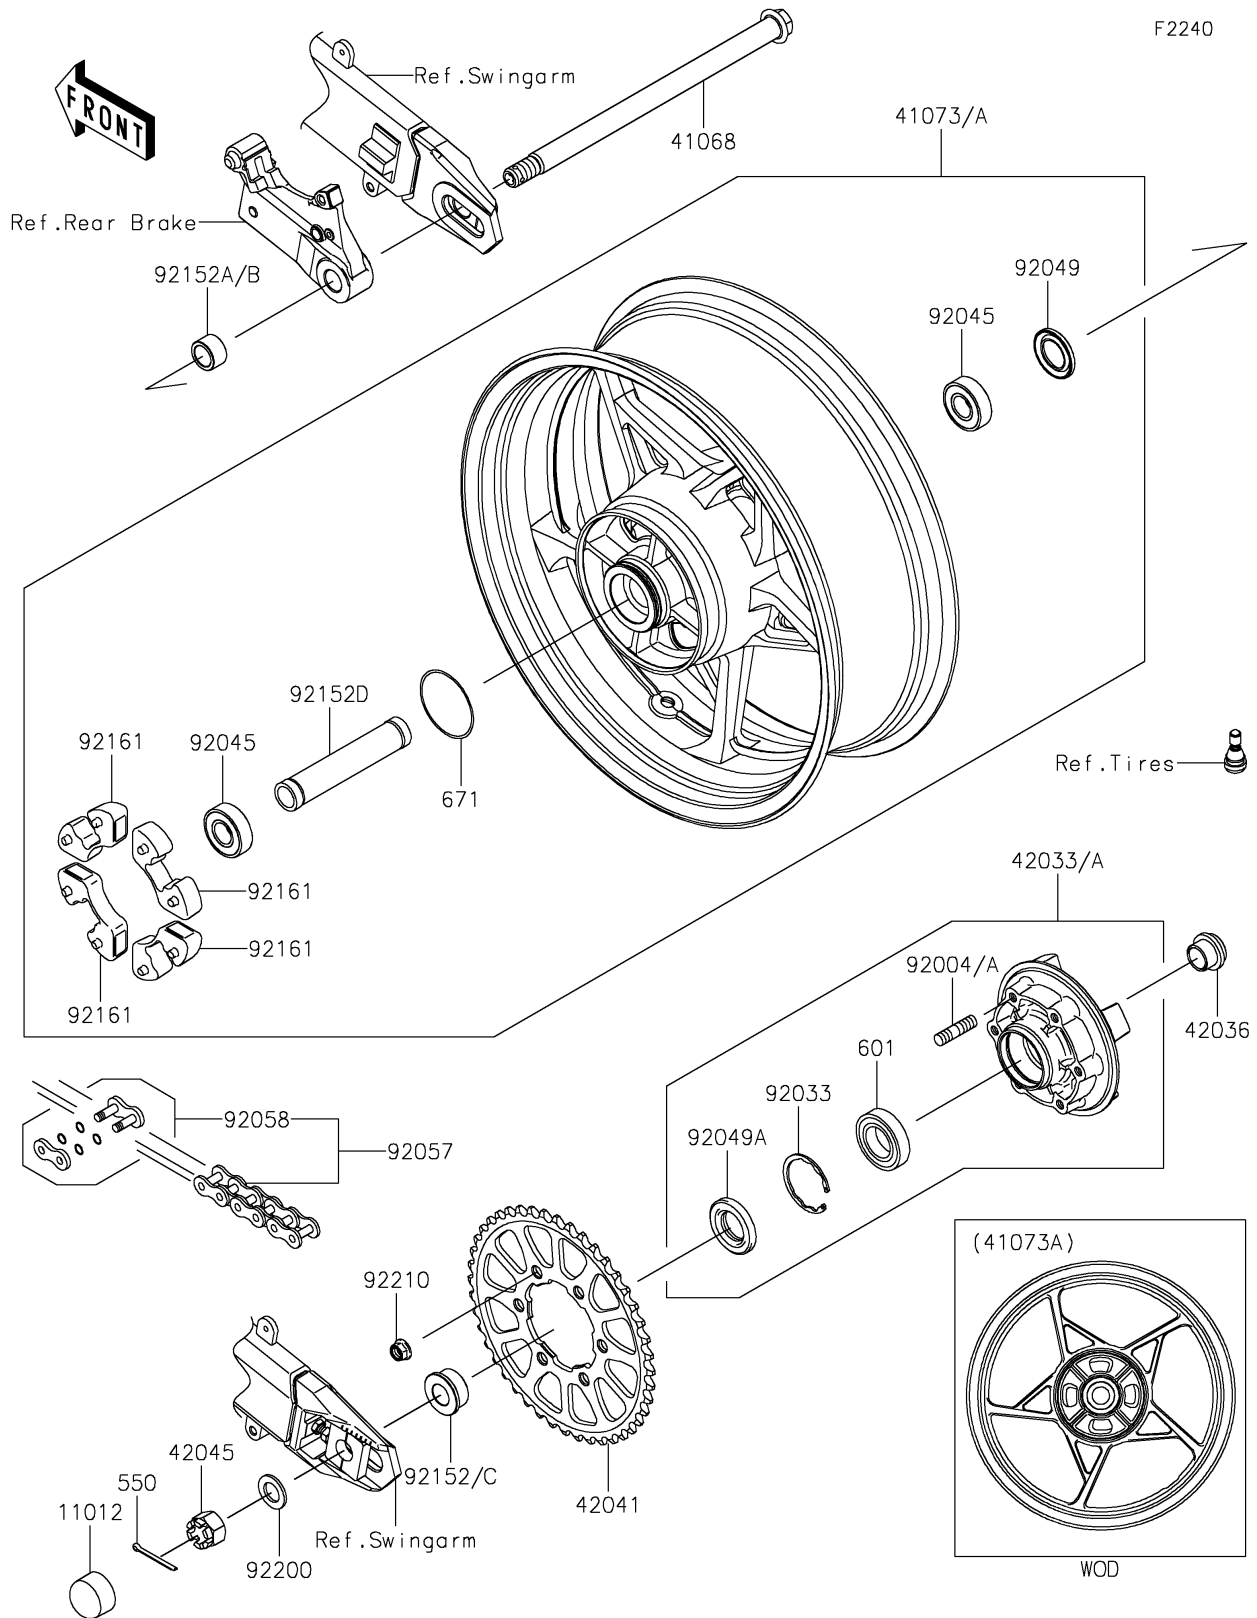

2018 Z900 ABS PARTS DIAGRAM

Rear Wheel/Chain

2018 Z900 ABS PARTS LIST

Rear Wheel/Chain

ITEM NAME	PART NUMBER	QUANTITY
CAP,AXLE NUT (Ref # 11012)	11012-1590	1
AXLE,RR,18X327.2 (Ref # 41068)	41068-0619	1
WHEEL-ASSY,RR,G.BLACK (Ref # 41073A)	41073-0706-QT	1
COUPLING-ASSY,RR HUB (Ref # 42033A)	42033-0570	1
SLEEVE,RR HUB,L=23 (Ref # 42036)	42036-1251	1
SPROCKET-HUB,44T (Ref # 42041)	42041-0158	1
NUT,CASTLE,18MM (Ref # 42045)	42045-018	1
PIN-COTTER,4.0X40 (Ref # 550)	550AA4040	1
BEARING-BALL (Ref # 601)	601B6205UU	1
O RING,60MM (Ref # 671)	671B2560	1
STUD,10X19 (Ref # 92004A)	92004-0048	1
RING-SNAP,52MM (Ref # 92033)	92033-1043	1
BEARING-BALL,20X47X14 (Ref # 92045)	92045-0821	1
SEAL-OIL,28 47 5 (Ref # 92049)	92049-0140	1
SEAL-OIL (Ref # 92049A)	92049-1287	1
CHAIN,DRIVE,EK525RMX3/3D,114L (Ref # 92057)	92057-0672	1
JOINT-CHAIN (Ref # 92058)	92058-0041	1
COLLAR,20X28X16.4 (Ref # 92152B)	92152-1583	1
COLLAR,20X35X18 (Ref # 92152C)	92152-1585	1
COLLAR,20.2X27.2X141.9 (Ref # 92152D)	92152-2250	1
DAMPER,SHOCK,RR HUB (Ref # 92161)	92161-0342	1
WASHER,19X32X2.6 (Ref # 92200)	92200-1489	1
NUT,LOCK,FLANGED,10MM (Ref # 92210)	92210-0276	1