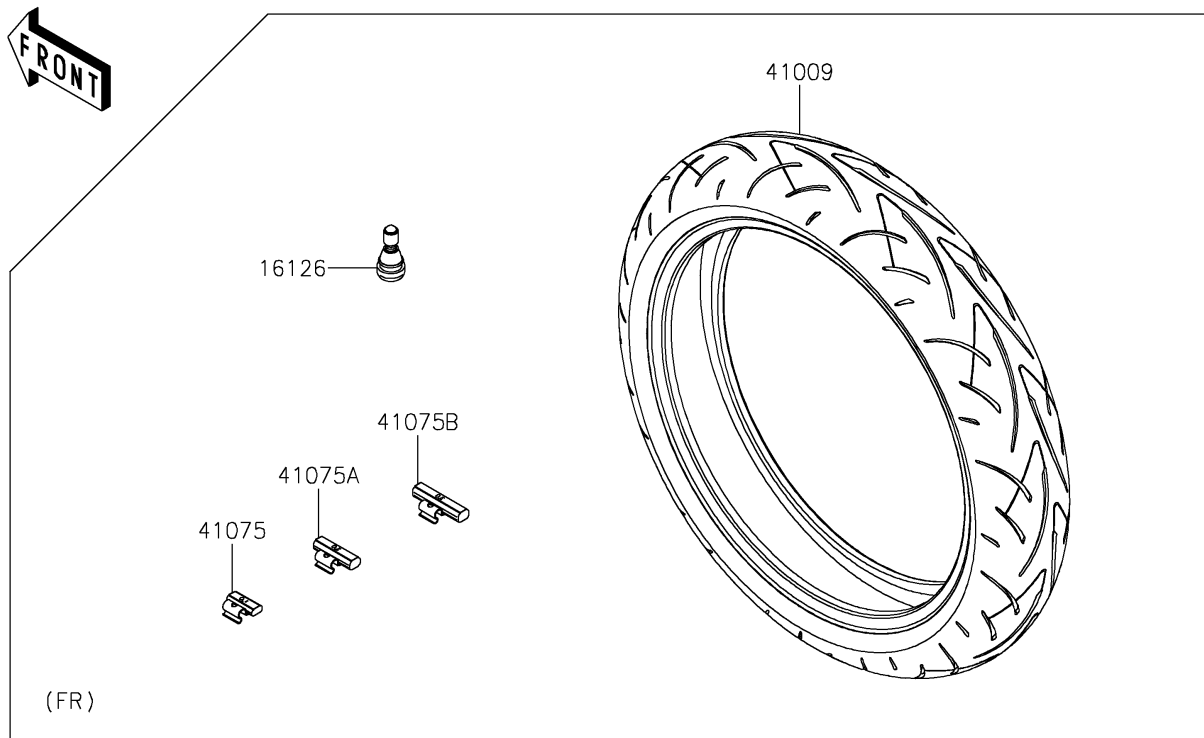

2018 Z900 ABS PARTS DIAGRAM

Tires

F2210

2018 Z900 ABS PARTS LIST

Tires

ITEM NAME	PART NUMBER	QUANTITY
VALVE,TIRE (Ref # 16126)	16126-1140	1
TIRE,FR,120/70ZR17(58W),D214F (Ref # 41009)	41009-0694	1
TIRE,RR,180/55ZR17(73W),D214 (Ref # 41009A)	41009-0695	1
BALANCER-WHEEL,10G,SILVER (Ref # 41075)	41075-0007	1
BALANCER-WHEEL,20G,SILVER (Ref # 41075A)	41075-0008	1
BALANCER-WHEEL,30G,SILVER (Ref # 41075B)	41075-0009	1