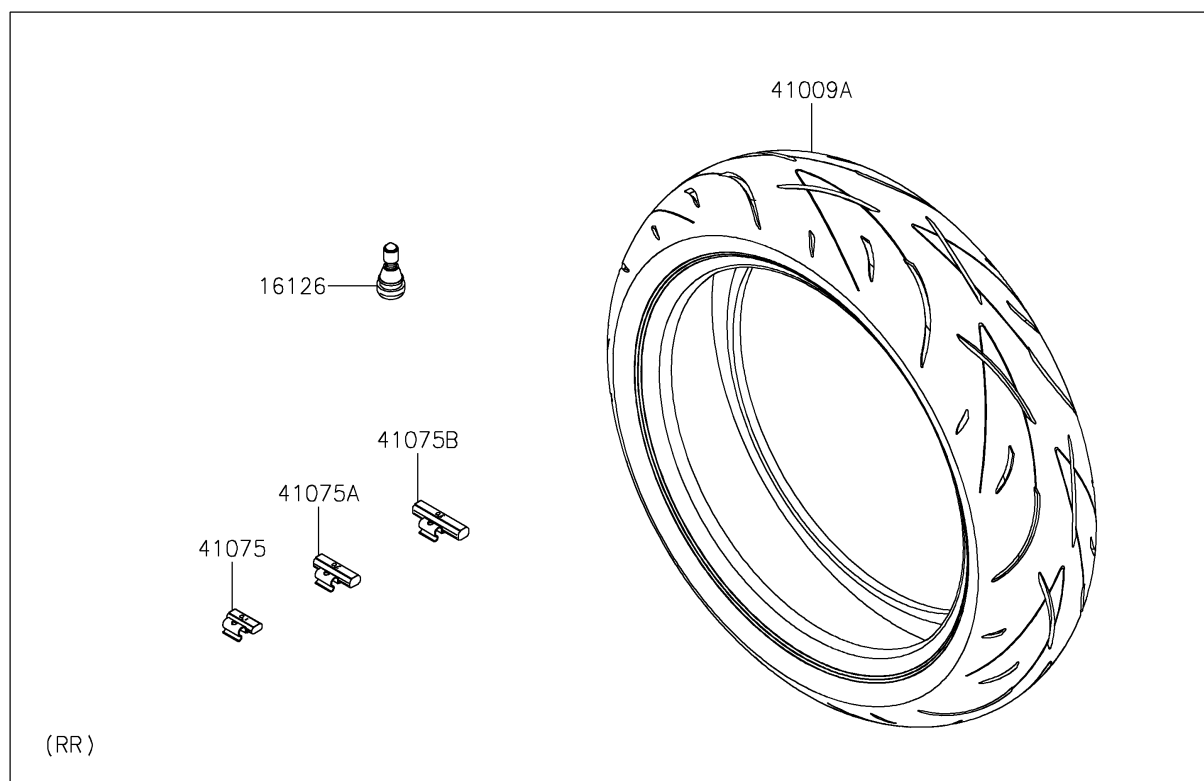

2018 Z900 ABS PARTS DIAGRAM

Tires

F2210

2018 Z900 ABS PARTS LIST

Tires

ITEM NAME	PART NUMBER	QUANTITY
VALVE,TIRE (Ref # 16126)	16126-1140	1
TIRE,FR,120/70ZR17(58W),D214F (Ref # 41009)	41009-0694	1
TIRE,RR,180/55ZR17(73W),D214 (Ref # 41009A)	41009-0695	1
BALANCER-WHEEL,10G,SILVER (Ref # 41075)	41075-0007	1
BALANCER-WHEEL,20G,SILVER (Ref # 41075A)	41075-0008	1
BALANCER-WHEEL,30G,SILVER (Ref # 41075B)	41075-0009	1