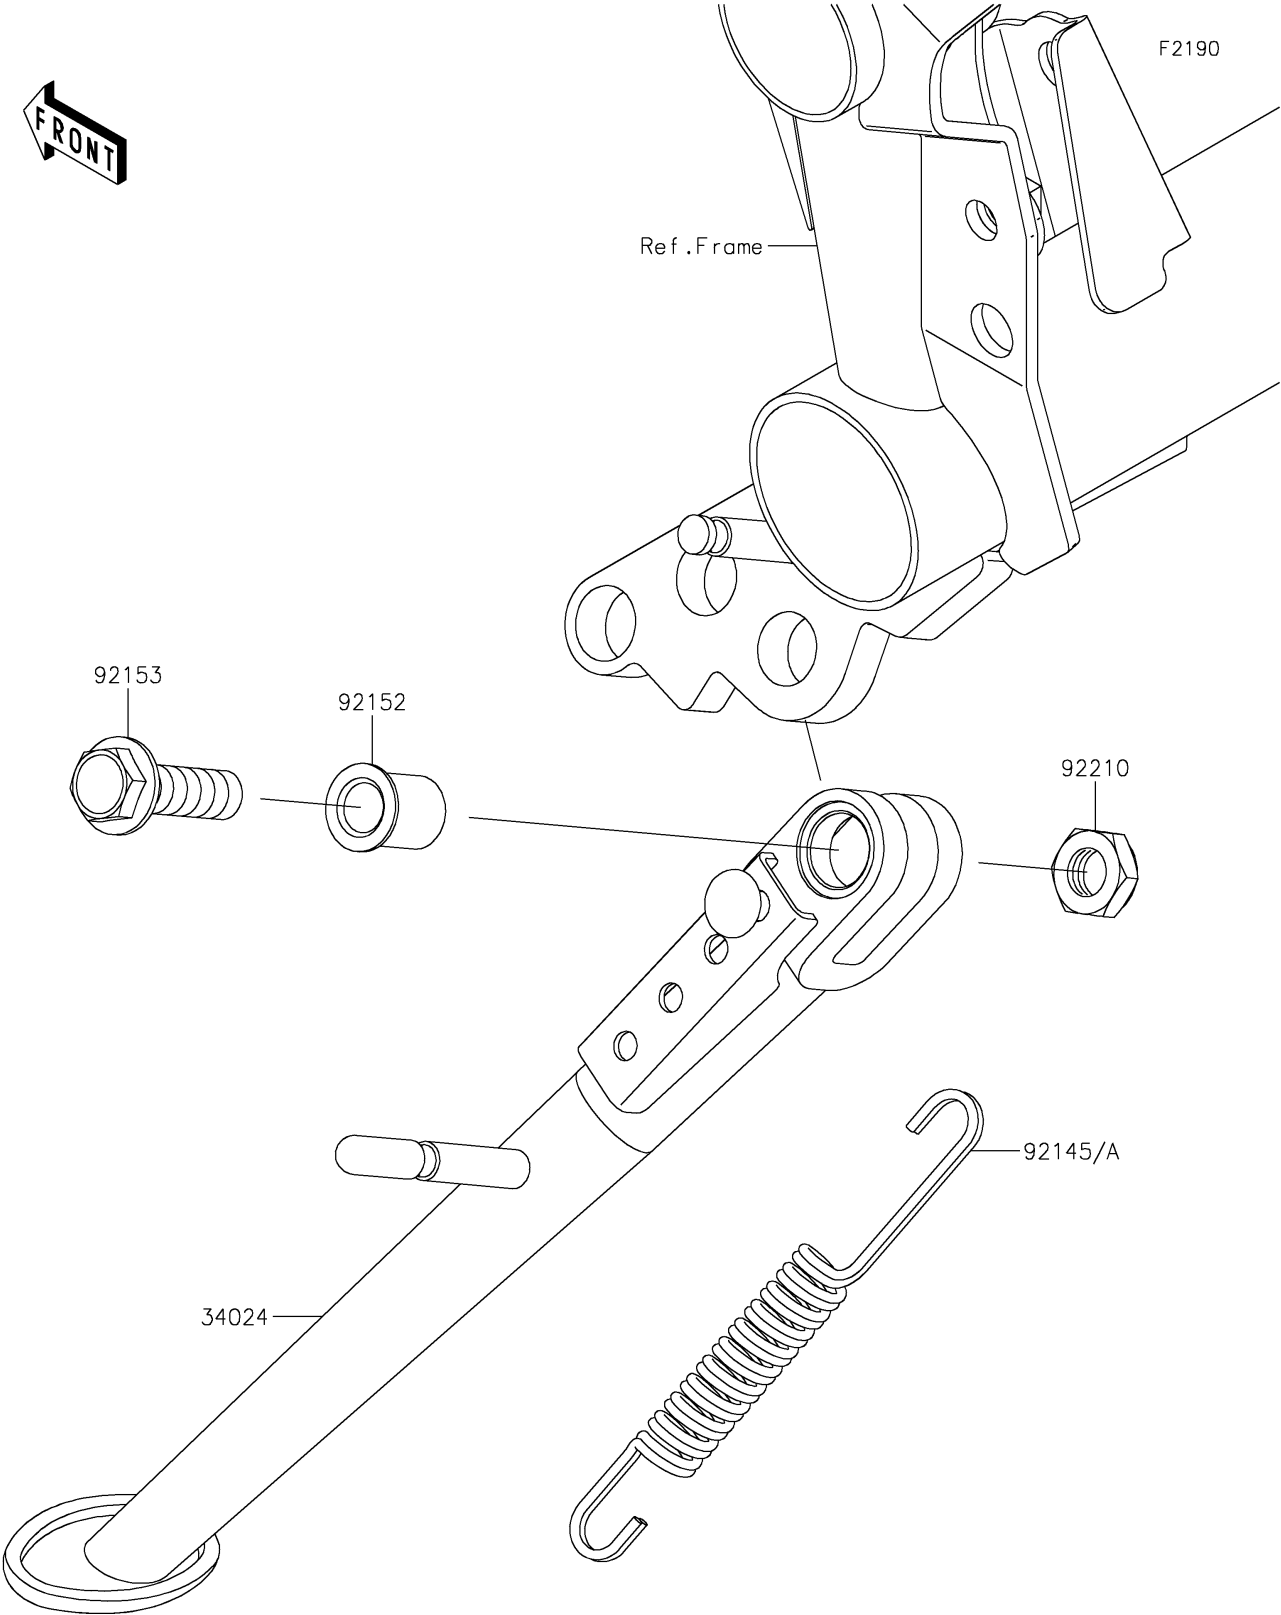

2018 Z900 ABS PARTS DIAGRAM

Stand(s)

2018 Z900 ABS PARTS LIST

Stand(s)

ITEM NAME	PART NUMBER	QUANTITY
STAND-SIDE,F.S.BLACK (Ref # 34024)	34024-0141-18R	1
SPRING,SIDE STAND (Ref # 92145A)	92145-1819	1
COLLAR,10.2X15X18.6 (Ref # 92152)	92152-2248	1
BOLT,FLANGED,10X35 (Ref # 92153)	92153-0802	1
NUT,LOCK,10MM (Ref # 92210)	92210-0784	1