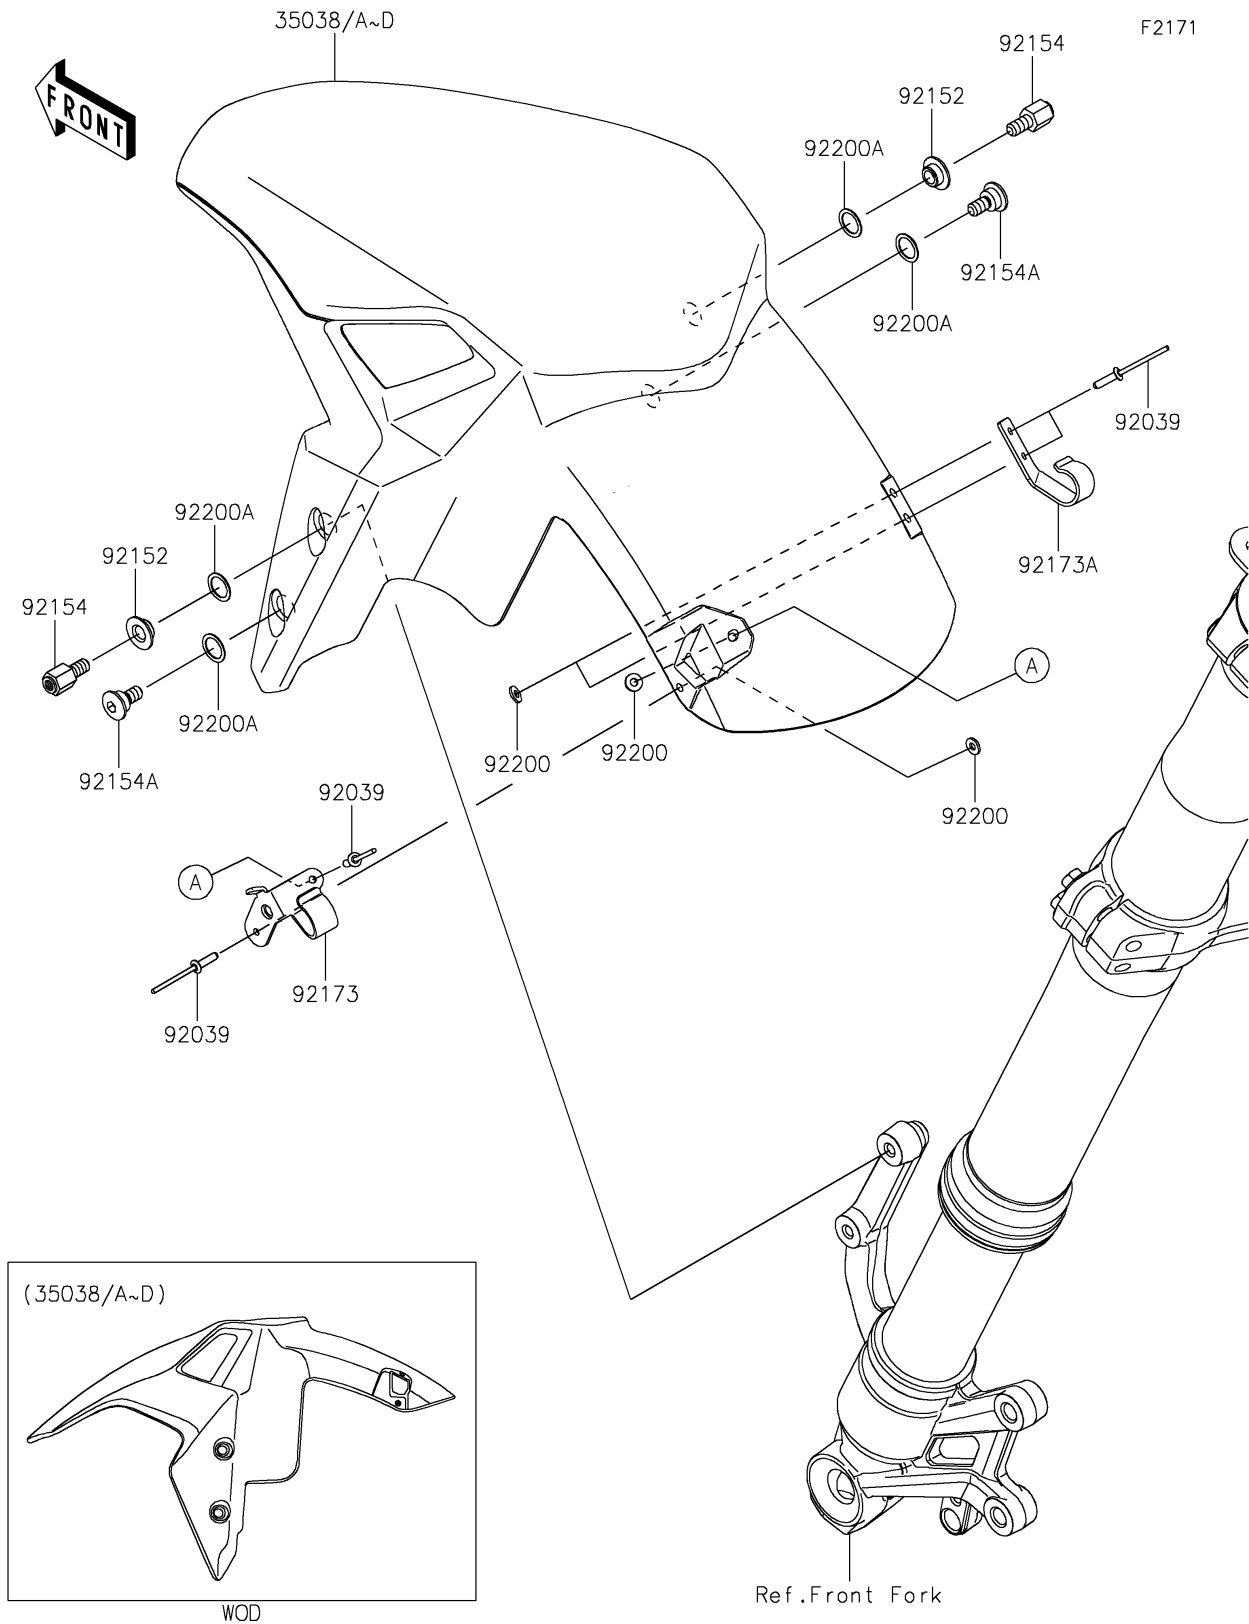

2018 Z900 ABS PARTS DIAGRAM

Front Fender(s)

2018 Z900 ABS PARTS LIST

Front Fender(s)

ITEM NAME	PART NUMBER	QUANTITY
FENDER-FRONT,P.M.GRAY,WOD (Ref # 35038)	35038-5046-36P	1
FENDER-FRONT,M.S.BLACK,WOD (Ref # 35038A)	35038-5046-660	1
FENDER-FRONT,M.F.S.BLACK,WOD (Ref # 35038B)	35038-5046-739	1
FENDER-FRONT,C.P.RED,WOD (Ref # 35038C)	35038-5046-A5	1
RIVET (Ref # 92039)	92039-1231	1
COLLAR,6.5X10X5.3 (Ref # 92152)	92152-1863	1
BOLT,6MM (Ref # 92154)	92154-0746	1
BOLT,SOCKET,6X15 (Ref # 92154A)	92154-2660	1
CLAMP,LH (Ref # 92173)	92173-1600	1
CLAMP,RH (Ref # 92173A)	92173-1601	1
WASHER,3.5X8X1 (Ref # 92200)	92200-1251	1
WASHER,10.4X14X0.5 (Ref # 92200A)	92200-1880	1