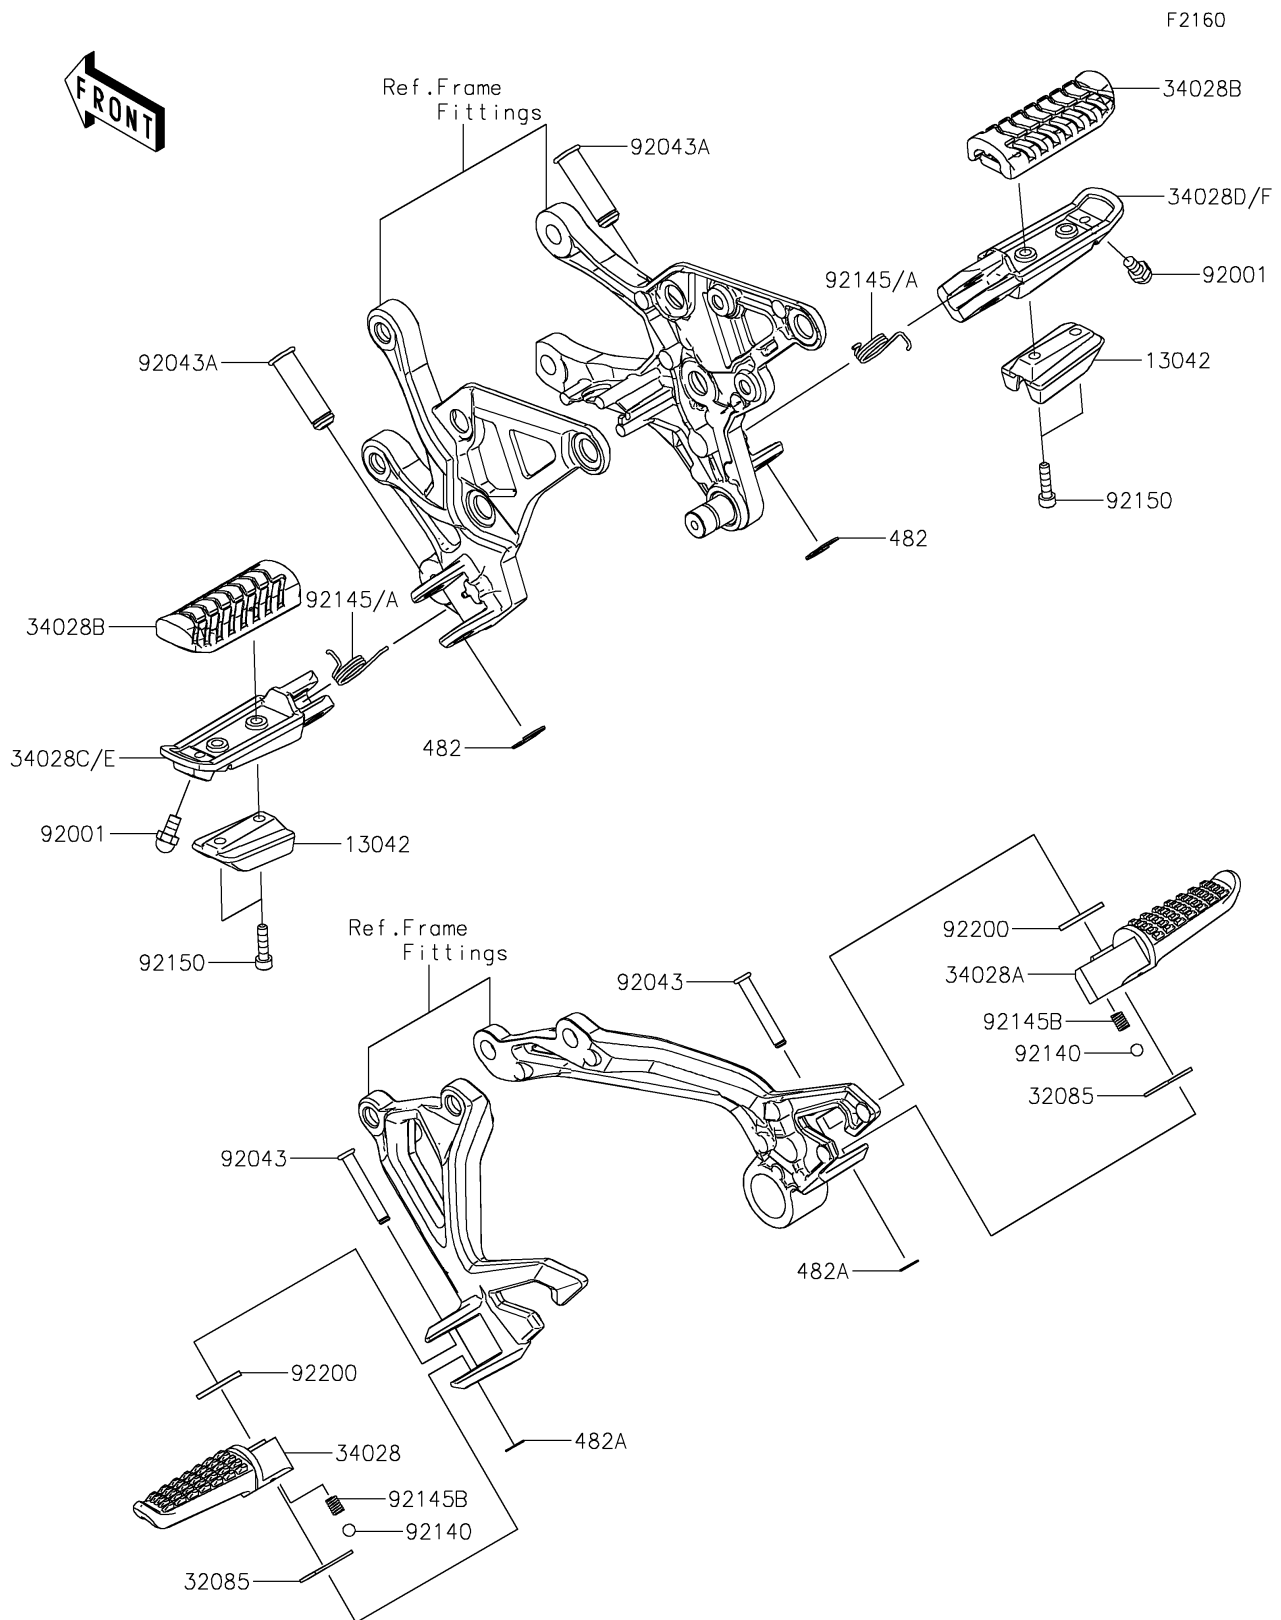

2018 Z900 ABS PARTS DIAGRAM

Footrests

2018 Z900 ABS PARTS LIST

Footrests

ITEM NAME	PART NUMBER	QUANTITY
WEIGHT,STEP (Ref # 13042)	13042-0022	1
STOPPER (Ref # 32085)	32085-0801	1
STEP,RR,LH (Ref # 34028)	34028-0004	1
STEP,RR,RH (Ref # 34028A)	34028-0005	1
STEP,RUBBER (Ref # 34028B)	34028-0349	1
STEP,FR,LH (Ref # 34028C)	34028-0350	1
STEP,FR,RH (Ref # 34028D)	34028-0351	1
CIRCLIP-TYPE-E,10MM (Ref # 482)	482EA0100	1
CIRCLIP-TYPE-E (Ref # 482A)	482EA5000	1
BOLT,BANK SENSOR (Ref # 92001)	92001-1905	1
PIN,6X40 (Ref # 92043)	92043-0200	1
PIN,12X42.5 (Ref # 92043A)	92043-1594	1
BALL,6.35MM (Ref # 92140)	92140-0008	1
SPRING,STEP RETURN (Ref # 92145A)	92145-0723	1
SPRING (Ref # 92145B)	92145-1319	1
BOLT,SOCKET,5X20 (Ref # 92150)	92150-1019	1
WASHER,16X26X2.3 (Ref # 92200)	92200-0043	1