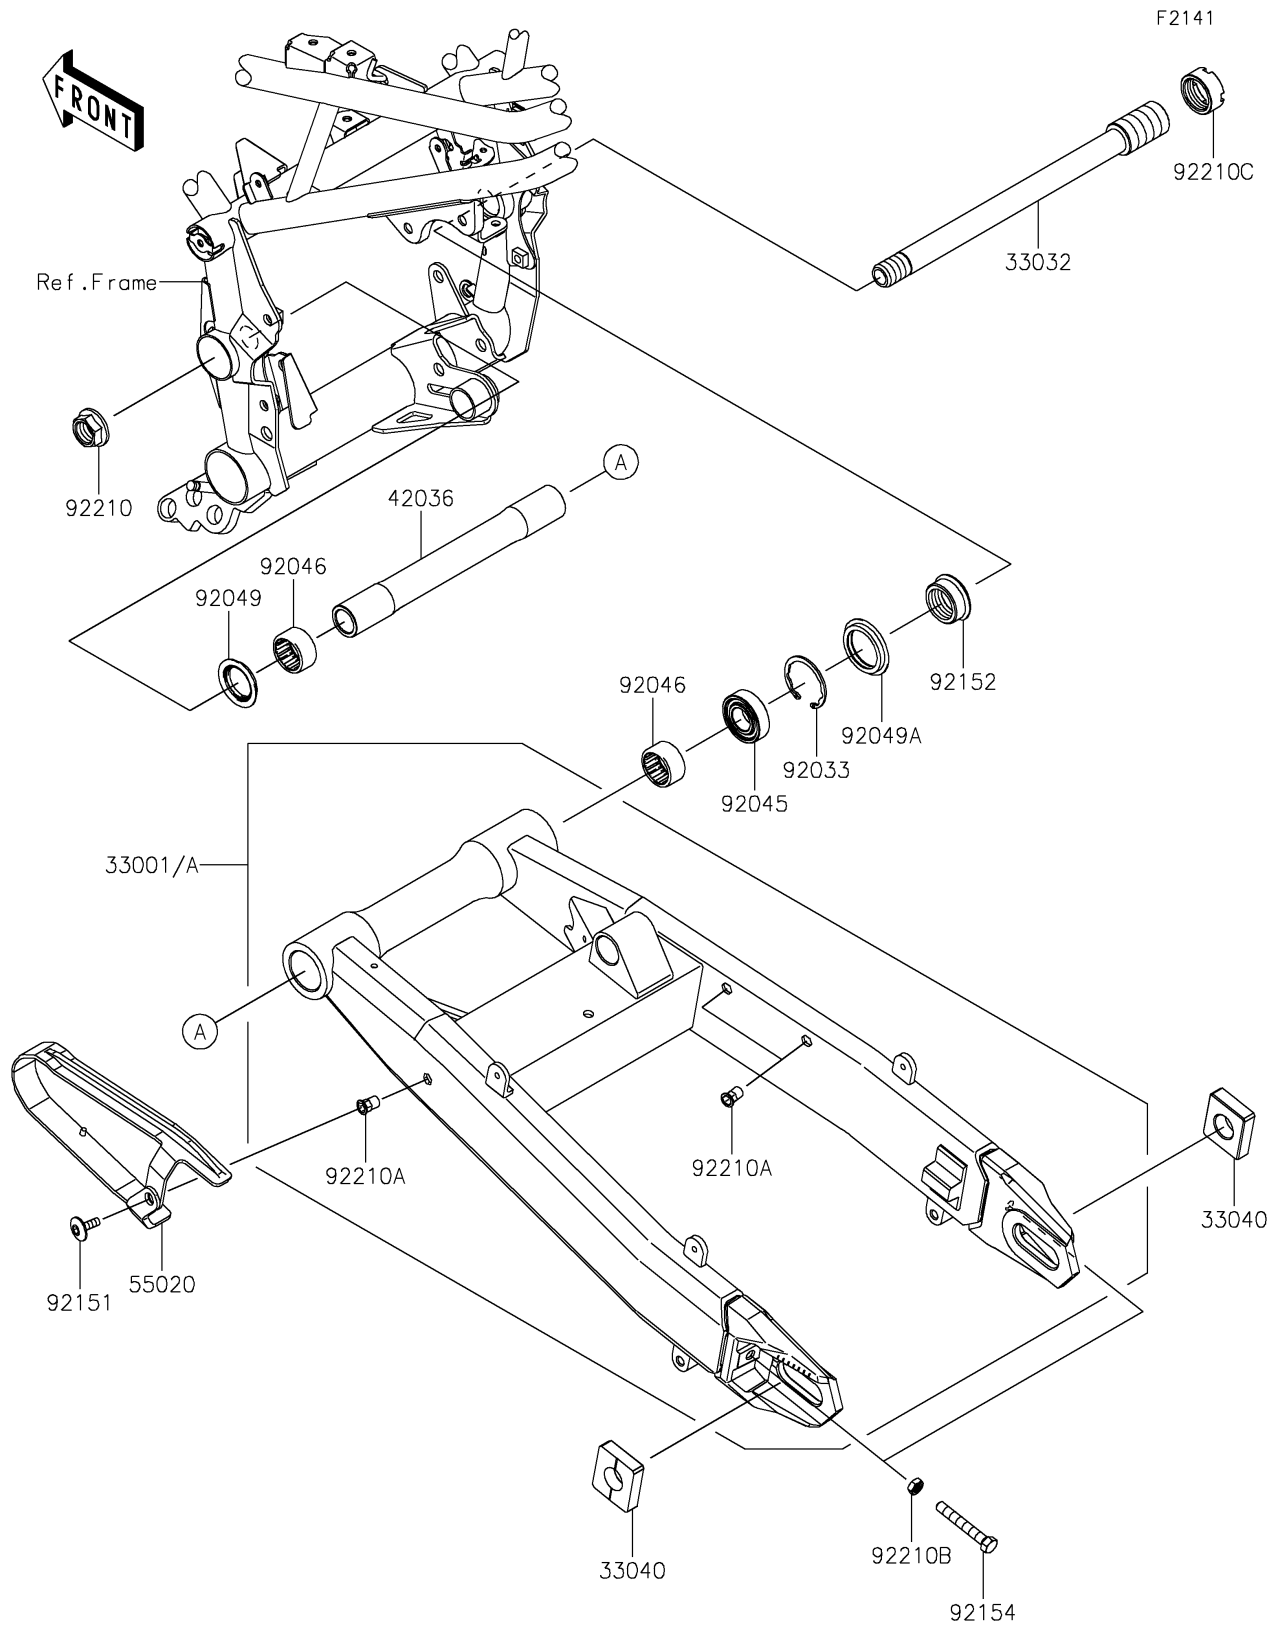

2018 Z900 ABS PARTS DIAGRAM

Swingarm

2018 Z900 ABS PARTS LIST

Swingarm

ITEM NAME	PART NUMBER	QUANTITY
ARM-COMP-SWING,F.S.BLACK (Ref # 33001)	33001-0666-18R	1
SHAFT-SWING ARM,20X269 (Ref # 33032)	33032-0055	1
ADJUSTER-CHAIN (Ref # 33040)	33040-1109	1
SLEEVE,20.1X28X236.5 (Ref # 42036)	42036-0803	1
GUARD,CHAIN (Ref # 55020)	55020-1961	1
RING-SNAP,42MM (Ref # 92033)	92033-1041	1
BEARING-BALL,6004UL11 (Ref # 92045)	92045-0017	1
BEARING-NEEDLE,7E-HVS 28X34X17 (Ref # 92046)	92046-0008	1
SEAL-OIL (Ref # 92049)	92049-0132	1
SEAL-OIL,MHA 35 42 5.7F (Ref # 92049A)	92049-1380	1
BOLT,SOCKET,6X18 (Ref # 92151)	92151-1149	1
COLLAR,28X35X15 (Ref # 92152)	92152-2379	1
BOLT-SMALL,8X55 (Ref # 92154)	92154-1962	1
NUT,FLANGED,20MM (Ref # 92210)	92210-0320	1
NUT,POP,6MM,L=15 (Ref # 92210A)	92210-1397	1
NUT-HEX-SMALL,8MM (Ref # 92210B)	92210-1459	1
NUT,28MM (Ref # 92210C)	92210-1575	1