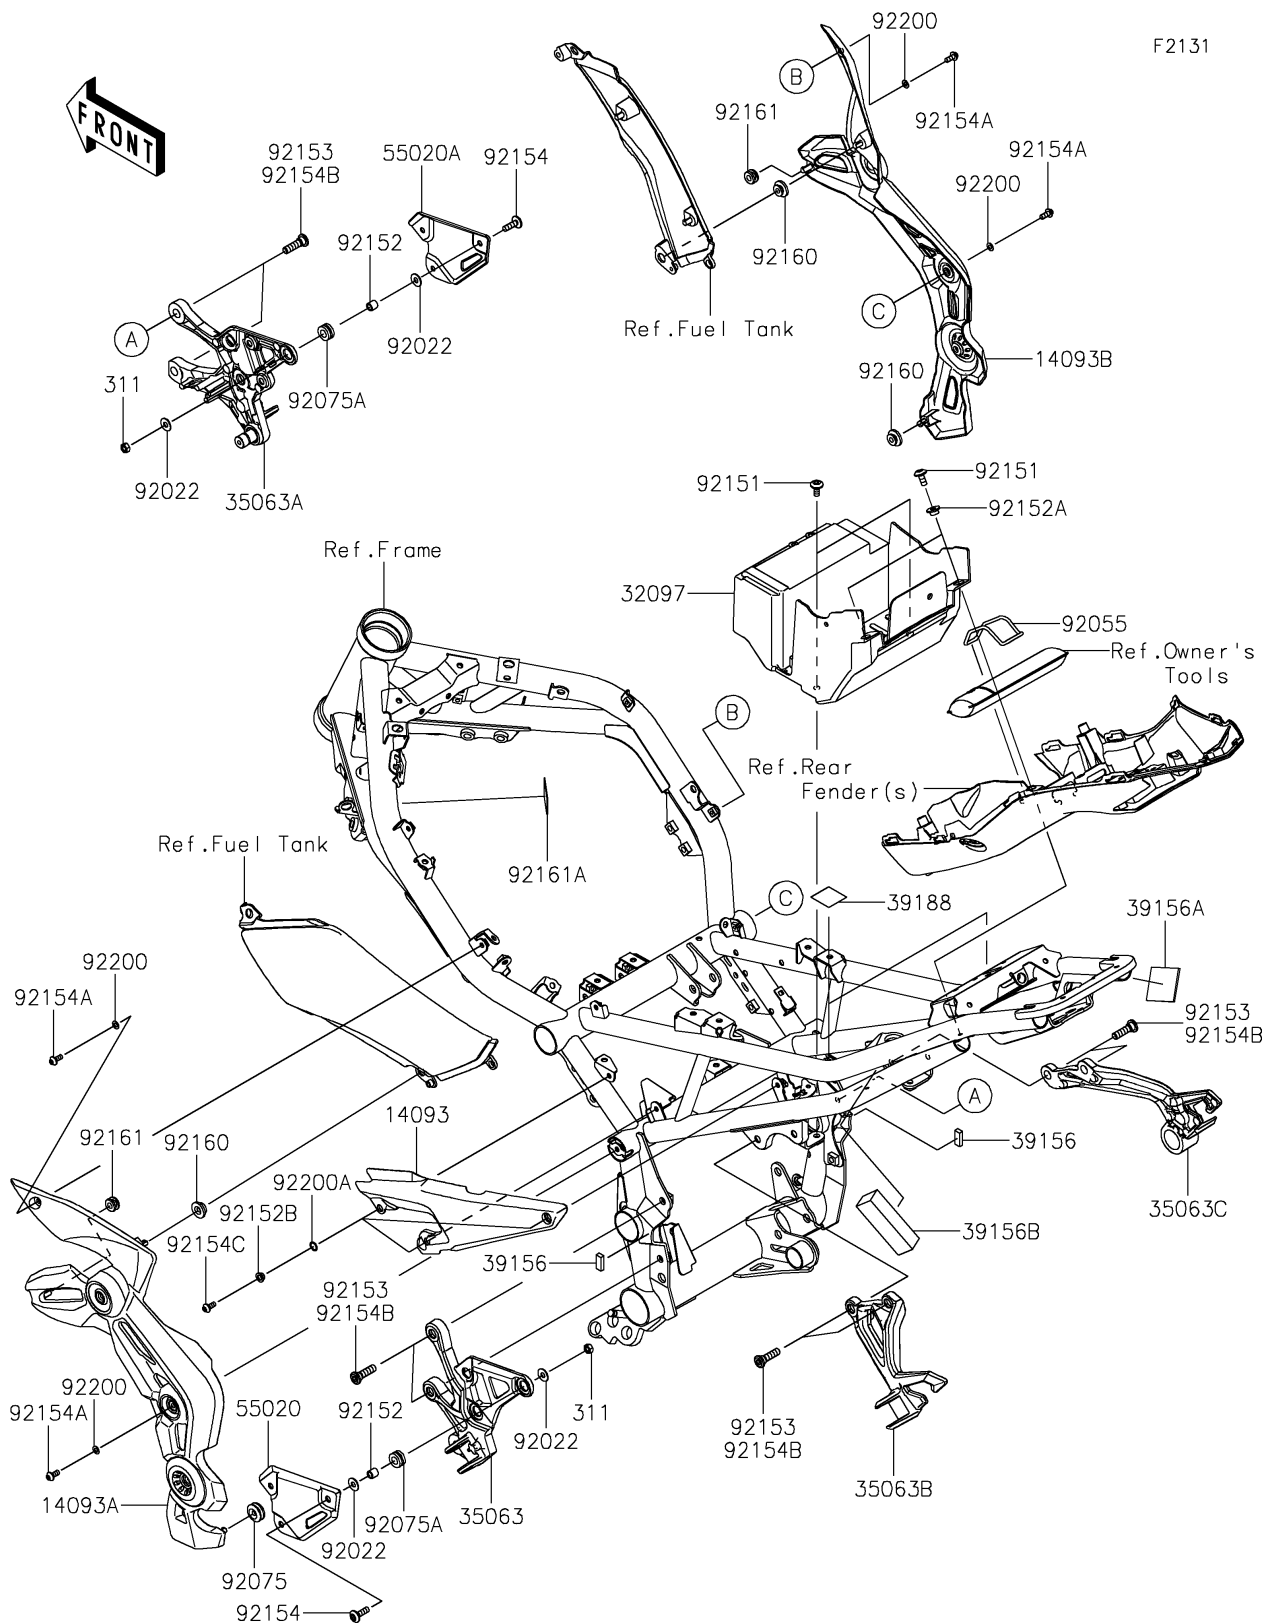

2018 Z900 ABS PARTS DIAGRAM

Frame Fittings

F2131

2018 Z900 ABS PARTS LIST

Frame Fittings

ITEM NAME	PART NUMBER	QUANTITY
COVER,HARNESS,LH (Ref # 14093)	14093-0511	1
COVER,PIVOT,LH,B.SILVER (Ref # 14093A)	14093-5194-54N	1
COVER,PIVOT,RH,B.SILVER (Ref # 14093B)	14093-5195-54N	1
NUT-HEX,6MM (Ref # 311)	311AA0600	1
CASE-BATTERY (Ref # 32097)	32097-0045	1
STAY,STEP,FR,LH,F.S.BLACK (Ref # 35063)	35063-1399-18R	1
STAY,STEP,FR,RH,F.S.BLACK (Ref # 35063A)	35063-1442-18R	1
STAY,STEP,RR,LH,F.S.BLACK (Ref # 35063B)	35063-1452-18R	1
STAY,STEP,RR,RH,F.S.BLACK (Ref # 35063C)	35063-1453-18R	1
PAD,8X20X5 (Ref # 39156)	39156-2176	1
PAD,40X60X2 (Ref # 39156A)	39156-2177	1
PAD,25X80X20 (Ref # 39156B)	39156-2217	1
TAPE,30X30 (Ref # 39188)	39188-0566	1
GUARD,HEEL,LH (Ref # 55020)	55020-1962	1
GUARD,HEEL,RH (Ref # 55020A)	55020-1963	1
WASHER,6.5X16X1.0 (Ref # 92022)	92022-1093	1
RING-O,62.6X3.5 (Ref # 92055)	92055-0873	1
DAMPER (Ref # 92075)	92075-1067	1
DAMPER (Ref # 92075A)	92075-1409	1
BOLT,SOCKET,6X14 (Ref # 92151)	92151-1654	1
COLLAR,6.3X9.5X9.2 (Ref # 92152)	92152-2280	1
COLLAR,6.5X10X6.4 (Ref # 92152A)	92152-2287	1
COLLAR,5.7X8.5X4.5 (Ref # 92152B)	92152-2354	1
BOLT,SOCKET,6X20 (Ref # 92154)	92154-0918	1
BOLT,SOCKET,5X12 (Ref # 92154A)	92154-1421	1
BOLT,SOCKET,8X28 (Ref # 92154B)	92154-2334	1
BOLT,SOCKET,5X12,MEC (Ref # 92154C)	92154-2678	1
DAMPER (Ref # 92160)	92160-1613	1
DAMPER (Ref # 92161)	92161-0864	1

2018 Z900 ABS PARTS LIST

Frame Fittings

ITEM NAME	PART NUMBER	QUANTITY
DAMPER,25X40,T1.0 (Ref # 92161A)	92161-1432	1
WASHER,5.2X10X0.5 (Ref # 92200)	92200-1730	1
WASHER,8.8X11.5X0.5 (Ref # 92200A)	92200-1888	1