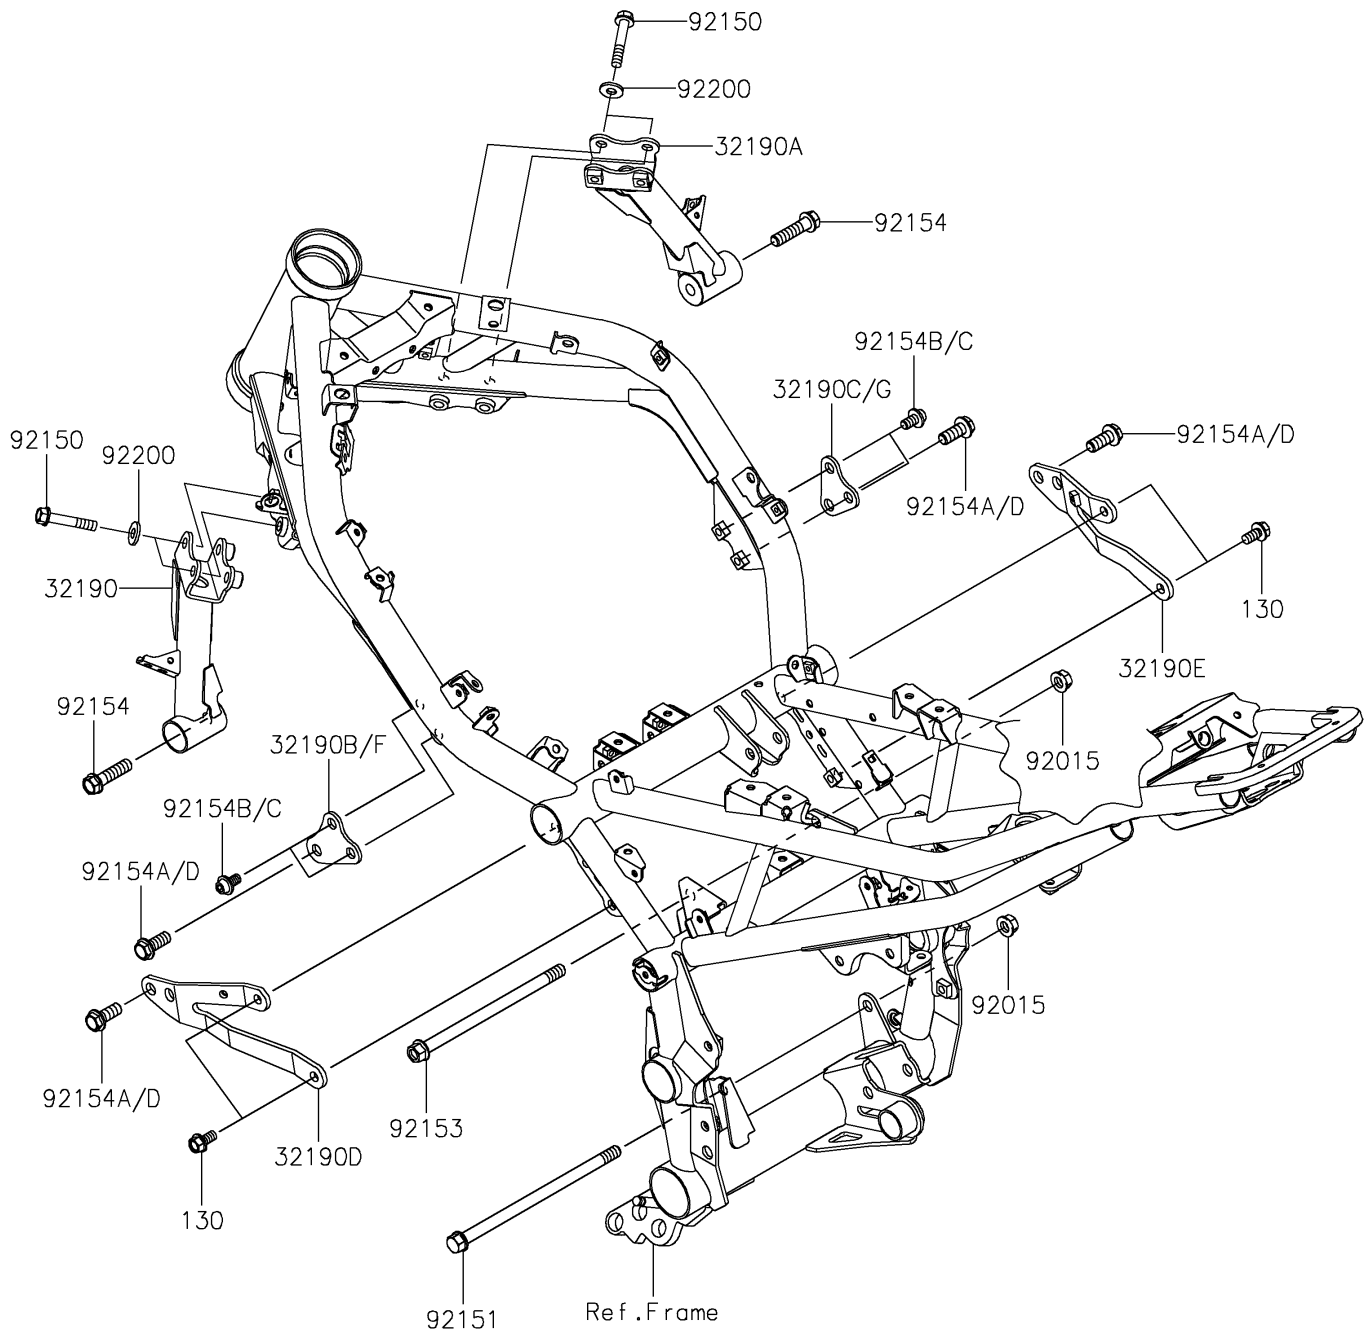

2018 Z900 ABS PARTS DIAGRAM

Engine Mount

F2122

2018 Z900 ABS PARTS LIST

Engine Mount

ITEM NAME	PART NUMBER	QUANTITY
BOLT-FLANGED,8X16 (Ref # 130)	130CA0816	1
BRACKET-ENGINE,LH,F.S.BLACK (Ref # 32190)	32190-0721-18R	1
BRACKET-ENGINE,RH,F.S.BLACK (Ref # 32190A)	32190-0722-18R	1
BRACKET-ENGINE,LH,F.S.BLACK (Ref # 32190B)	32190-0723-18R	1
BRACKET-ENGINE,RH,F.S.BLACK (Ref # 32190C)	32190-0724-18R	1
BRACKET-ENGINE,CYL.,LH (Ref # 32190D)	32190-0725	1
BRACKET-ENGINE,CYL.,RH (Ref # 32190E)	32190-0726	1
NUT,FLANGED,10MM (Ref # 92015)	92015-1180	1
BOLT,FLANGED,8X45 (Ref # 92150)	92150-1487	1
BOLT,FLANGED,10X190 (Ref # 92151)	92151-1915	1
BOLT,FLANGED,10X170 (Ref # 92153)	92153-1428	1
BOLT,FLANGED,10X40 (Ref # 92154)	92154-0313	1
BOLT,FLANGED,10X25 (Ref # 92154A)	92154-2251	1
BOLT,SOCKET,8X14 (Ref # 92154B)	92154-2252	1
WASHER,8.5X18X2.3 (Ref # 92200)	92200-1213	1