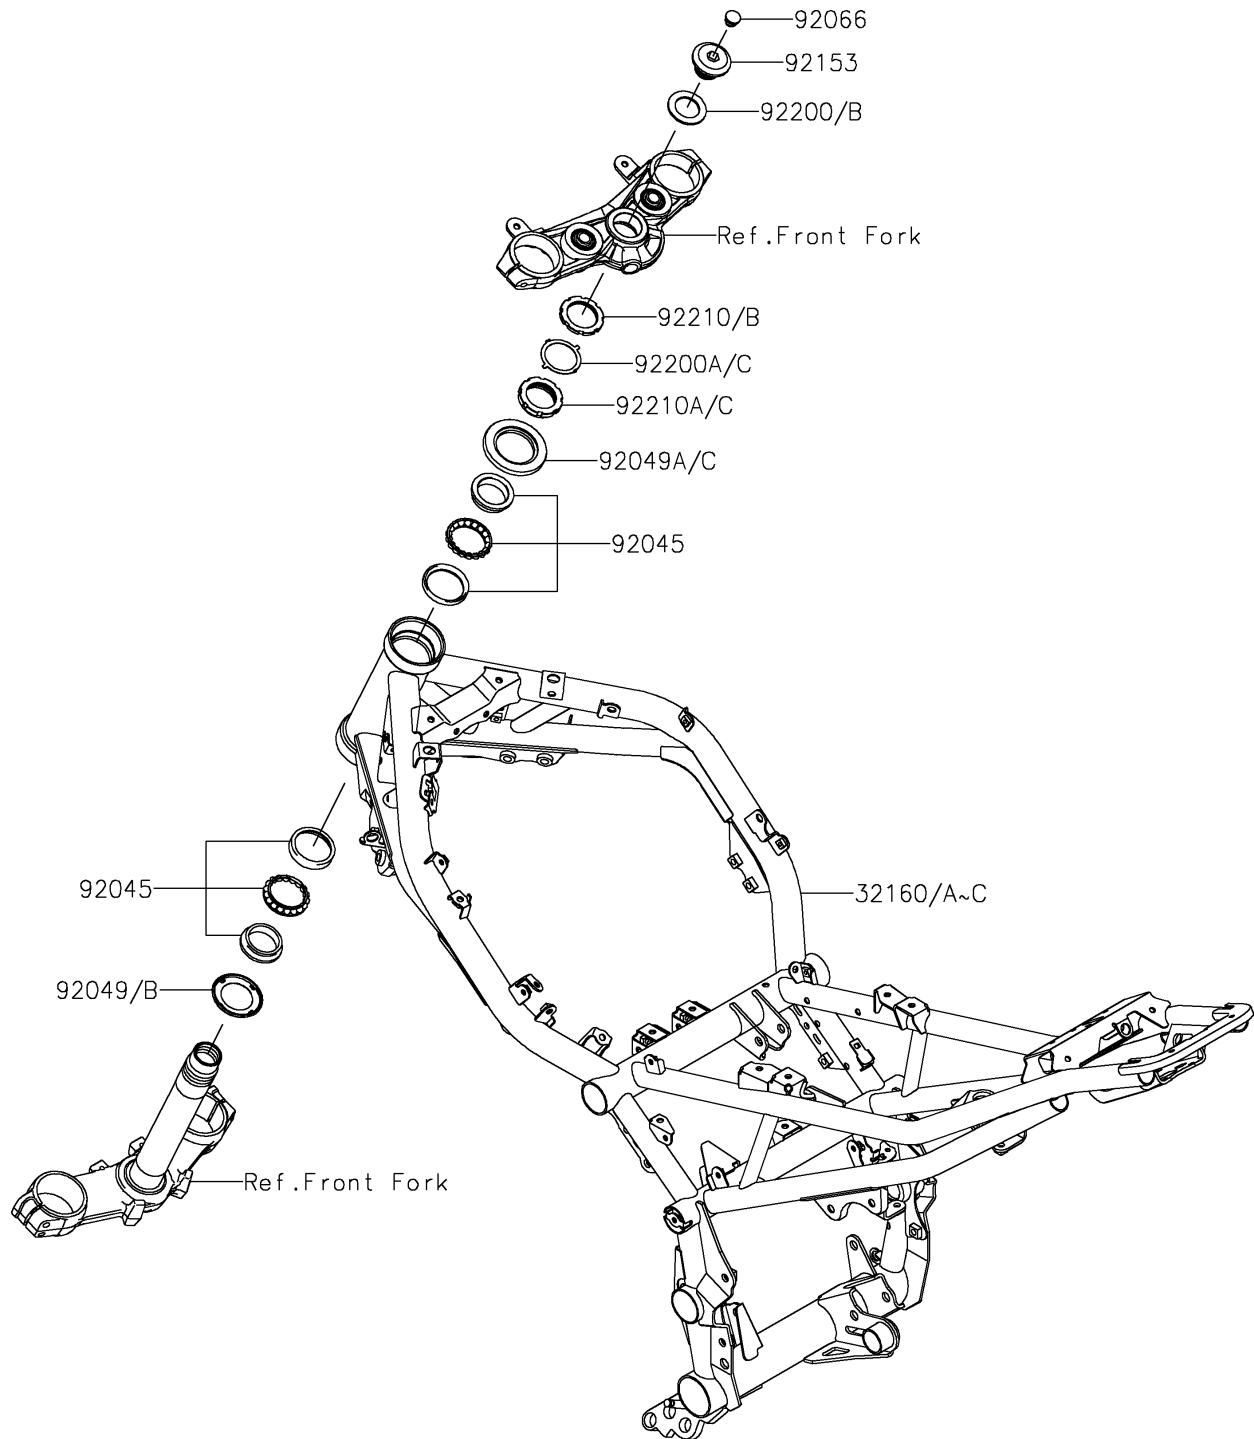

## 2018 Z900 ABS PARTS DIAGRAM

Frame

F2120

## 2018 Z900 ABS PARTS LIST

Frame

ITEM NAME	PART NUMBER	QUANTITY
FRAME-COMP,F.S.BLACK (Ref # 32160)	32160-1008-18R	1
FRAME-COMP,M.GREEN (Ref # 32160A)	32160-1008-54S	1
BEARING-BALL,SF07A17PX1V1 (Ref # 92045)	92045-1384	1
SEAL-OIL (Ref # 92049A)	92049-0131	1
SEAL-OIL (Ref # 92049B)	92049-0137	1
PLUG (Ref # 92066)	92066-0071	1
BOLT,26MM (Ref # 92153)	92153-0474	1
WASHER,27X42X2.3 (Ref # 92200B)	92200-0753	1
WASHER,27X42X2.3 (Ref # 92200C)	92200-0781	1
NUT,STEERING STEM,35MM (Ref # 92210B)	92210-0534	1
NUT,STEERING STEM,35MM (Ref # 92210C)	92210-0535	1