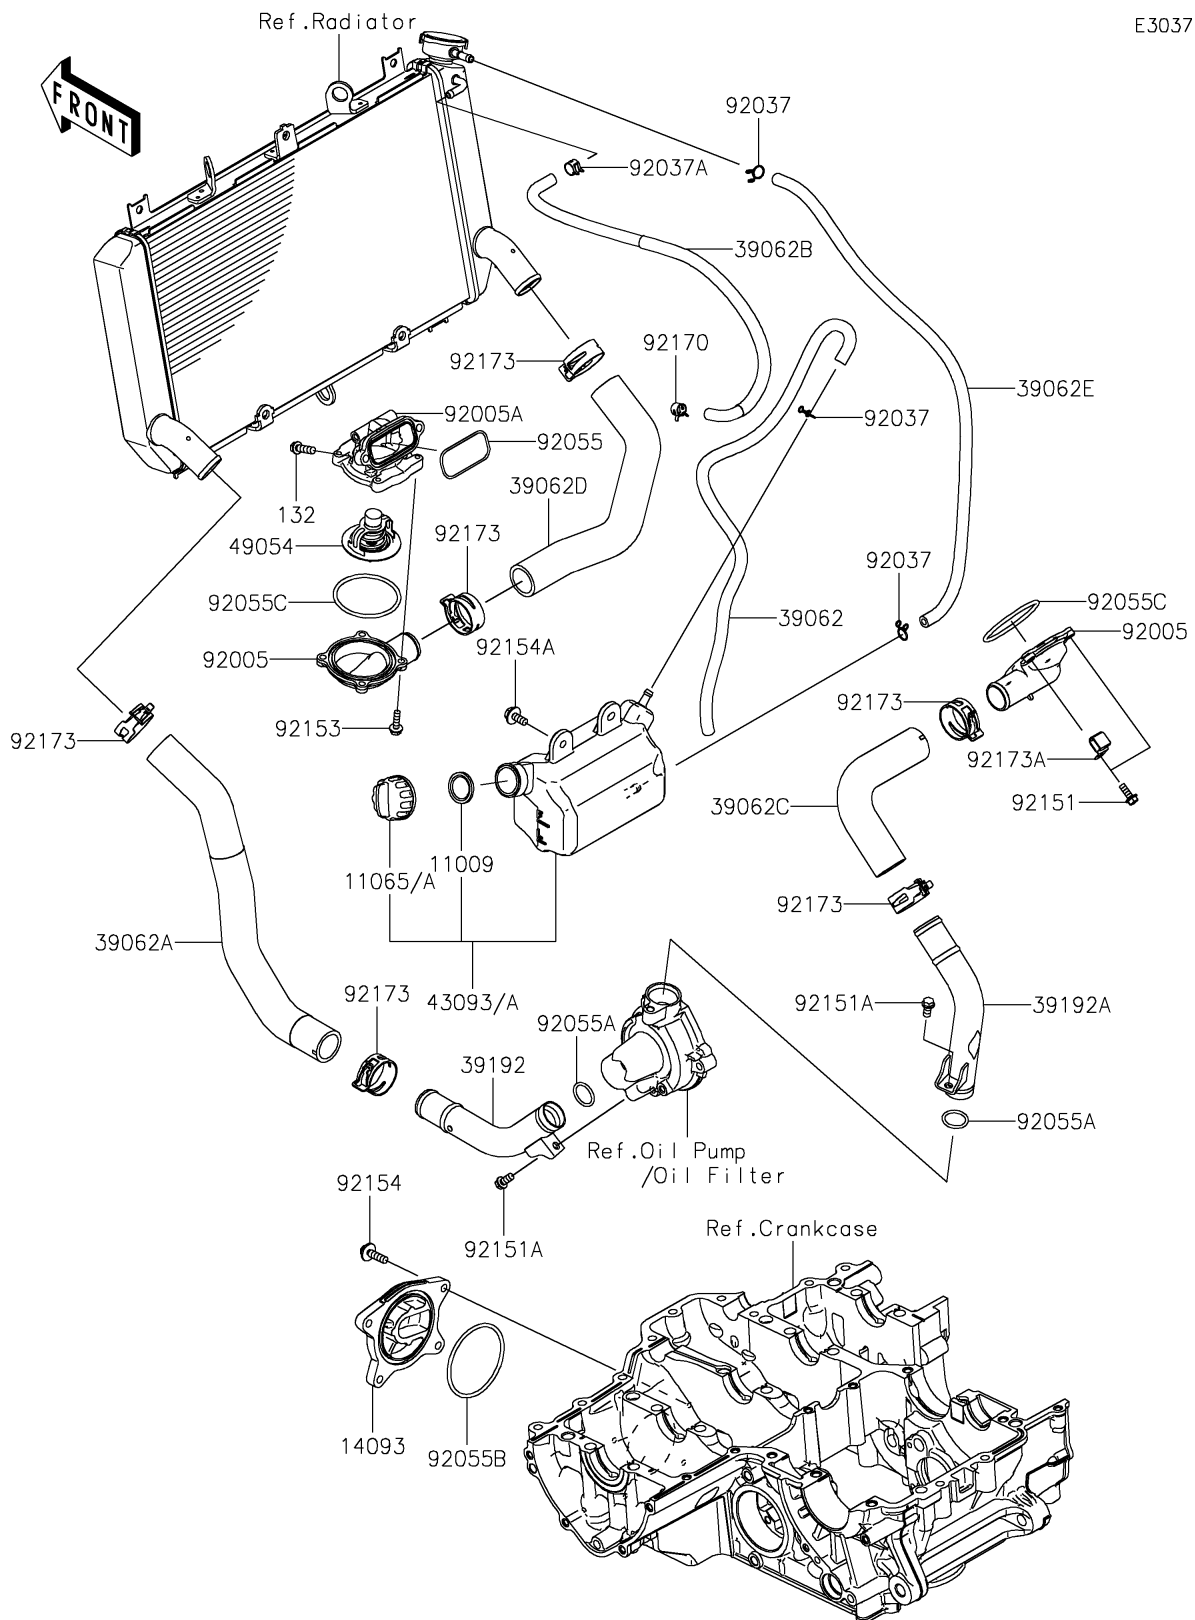

2018 Z900 ABS PARTS DIAGRAM

Water Pipe

E3037

2018 Z900 ABS PARTS LIST

Water Pipe

ITEM NAME	PART NUMBER	QUANTITY
GASKET,RESERVOIR TANK CAP (Ref # 11009)	11009-1145	1
CAP (Ref # 11065)	11065-0980	1
BOLT-FLANGED-SMALL,6X20 (Ref # 132)	132BC0620	1
COVER (Ref # 14093)	14093-0144	1
HOSE-COOLING,OVERFLOW (Ref # 39062)	39062-0618	1
HOSE-COOLING,RADIATOR-W/PIPE (Ref # 39062A)	39062-0758	1
HOSE-COOLING,AIR BLEED (Ref # 39062B)	39062-0765	1
HOSE-COOLING,W/PIPE-CYLINDER (Ref # 39062C)	39062-0785	1
HOSE-COOLING,CYLINDER-RADIATOR (Ref # 39062D)	39062-0786	1
HOSE-COOLING,5.5X10.5X550 (Ref # 39062E)	39062-1208	1
PIPE-WATER,RADIATOR-WATER PUMP (Ref # 39192)	39192-0631	1
PIPE-WATER,WATER PUMP-CYLINDER (Ref # 39192A)	39192-0644	1
RESERVOIR-ASSY-TANK (Ref # 43093A)	43093-0006	1
THERMOSTAT (Ref # 49054)	49054-0004	1
FITTING,THERMO CAP (Ref # 92005)	92005-0842	1
FITTING,THERMO CASE (Ref # 92005A)	92005-0846	1
CLAMP,TUBE (Ref # 92037)	92037-147	1
CLAMP,TUBE (Ref # 92037A)	92037-1505	1
RING-O,YP 27.6 57.6 1.9 (Ref # 92055)	92055-0021	1
RING-O,20.8X2.4 (Ref # 92055A)	92055-0114	1
RING-O,63.3MM (Ref # 92055B)	92055-0739	1
RING-O,53.5X2.6 (Ref # 92055C)	92055-0831	1
BOLT,5X14 (Ref # 92151)	92151-1764	1
BOLT,6X12 (Ref # 92151A)	92151-1997	1
BOLT,FLANGED,5X18 (Ref # 92153)	92153-1588	1
BOLT,FLANGED,6X22 (Ref # 92154)	92154-0403	1
BOLT,UPSET-WP,6X16 (Ref # 92154A)	92154-1850	1
CLAMP (Ref # 92170)	92170-1493	1
CLAMP,34MM (Ref # 92173)	92173-1360	1

2018 Z900 ABS PARTS LIST

Water Pipe

ITEM NAME	PART NUMBER	QUANTITY
CLAMP (Ref # 92173A)	92173-1663	1