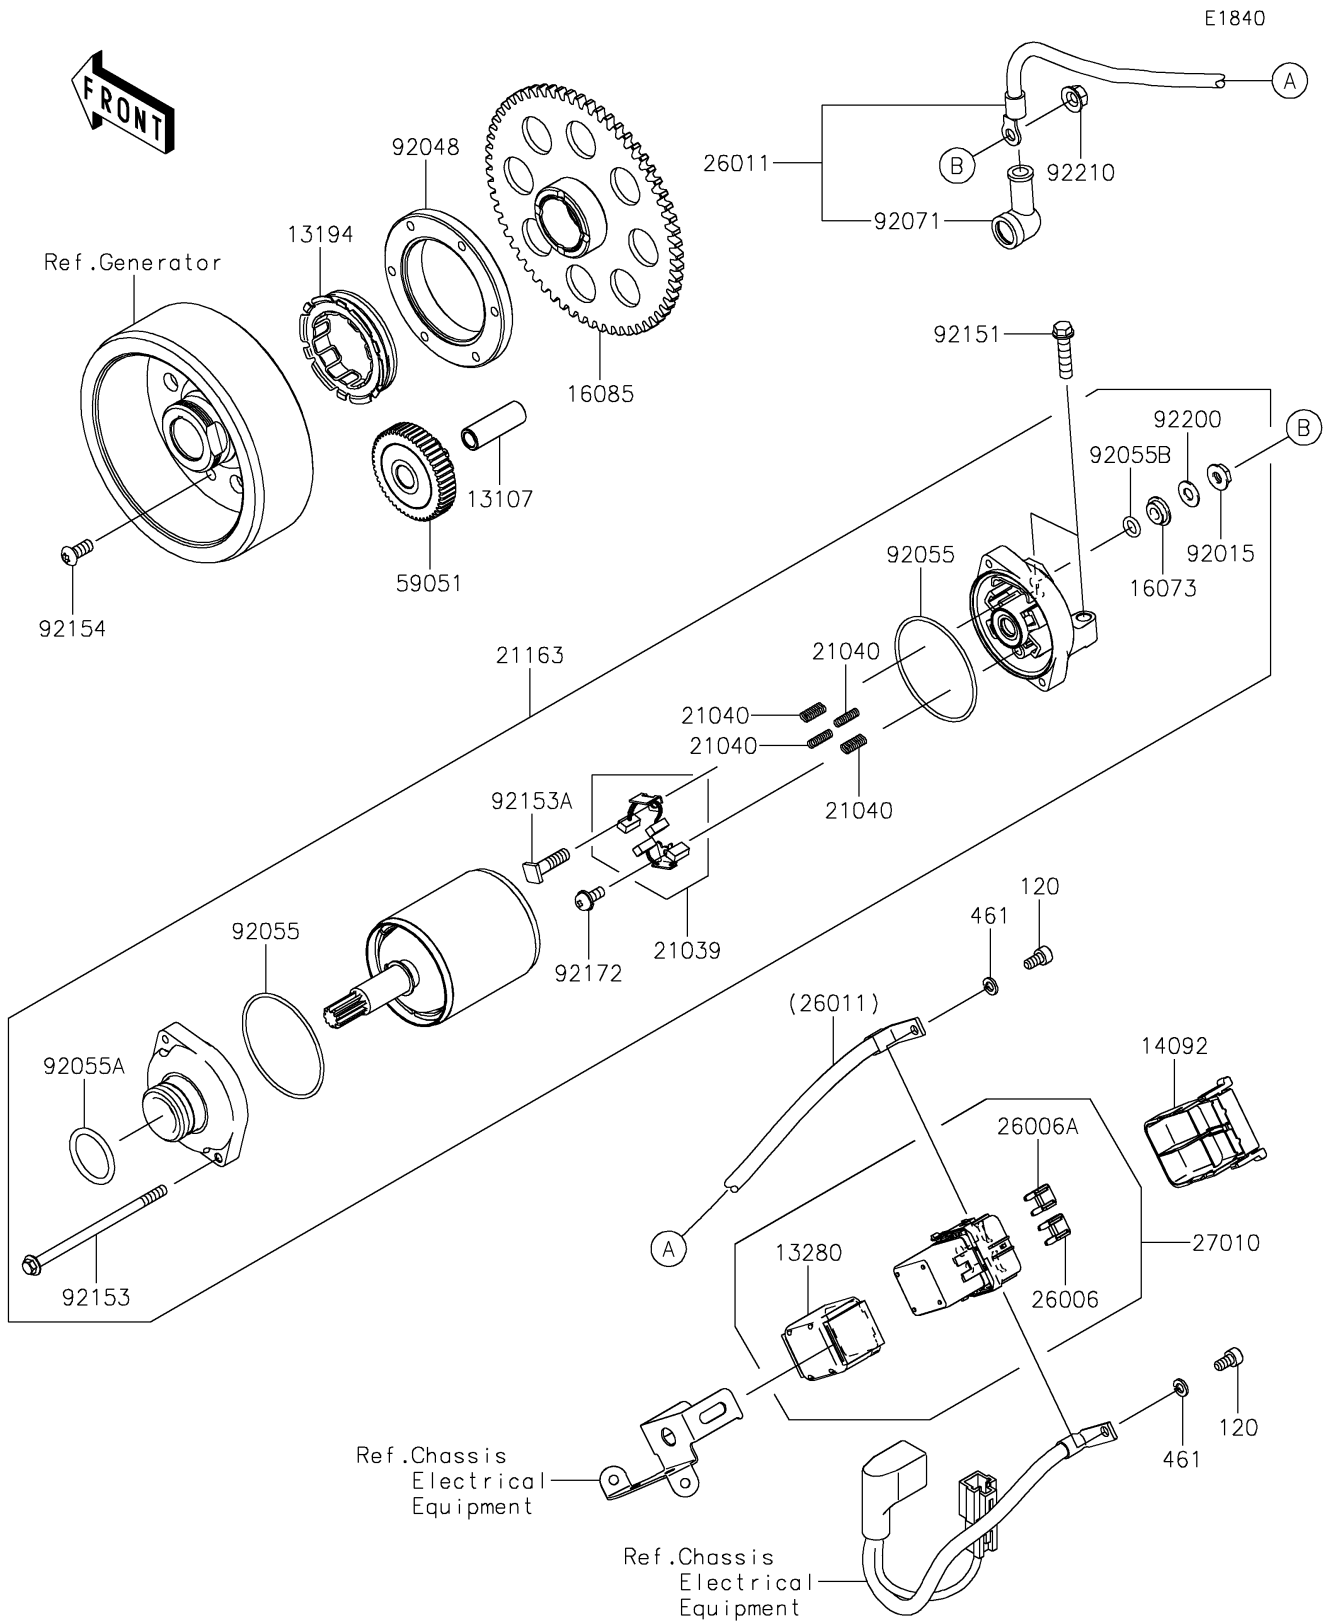

## 2018 Z900 ABS PARTS DIAGRAM

Starter Motor

## 2018 Z900 ABS PARTS LIST

Starter Motor

ITEM NAME	PART NUMBER	QUANTITY
BOLT-SOCKET,5X10 (Ref # 120)	120CB0510	1
SHAFT,IDLER GEAR (Ref # 13107)	13107-1377	1
CLUTCH-ONEWAY (Ref # 13194)	13194-1096	1
HOLDER,MAGNETIC SWITCH (Ref # 13280)	13280-0814	1
COVER (Ref # 14092)	14092-0109	1
INSULATOR (Ref # 16073)	16073-0053	1
GEAR,CLUTCH ONEWAY (Ref # 16085)	16085-0609	1
BRUSH,CARBON (Ref # 21039)	21039-0004	1
SPRING-BRUSH (Ref # 21040)	21040-0003	1
STARTER-ELECTRIC (Ref # 21163)	21163-0748	1
FUSE,MINI BLADE,15A,BLUE (Ref # 26006)	26006-0001	1
FUSE,MINI BLADE,30A,GREEN (Ref # 26006A)	26006-1080	1
WIRE-LEAD (Ref # 26011)	26011-0949	1
SWITCH (Ref # 27010)	27010-0770	1
WASHER-SPRING,5MM (Ref # 461)	461DB0500	1
GEAR-SPUR,IDLER (Ref # 59051)	59051-0762	1
NUT,STARTER MOTOR (Ref # 92015)	92015-1476	1
RACE (Ref # 92048)	92048-0018	1
RING-O (Ref # 92055)	92055-0136	1
RING-O (Ref # 92055A)	92055-1276	1
RING-O,4.5X2.0 (Ref # 92055B)	92055-1370	1
GROMMET (Ref # 92071)	92071-0024	1
BOLT,FLANGED-SMALL,6X25 (Ref # 92151)	92151-1930	1
BOLT (Ref # 92153)	92153-1850	1
BOLT (Ref # 92153A)	92153-1866	1
BOLT,TORX,6X14 (Ref # 92154)	92154-1225	1
SCREW (Ref # 92172)	92172-0334	1
WASHER (Ref # 92200)	92200-0386	1
NUT,6MM (Ref # 92210)	92210-0188	1