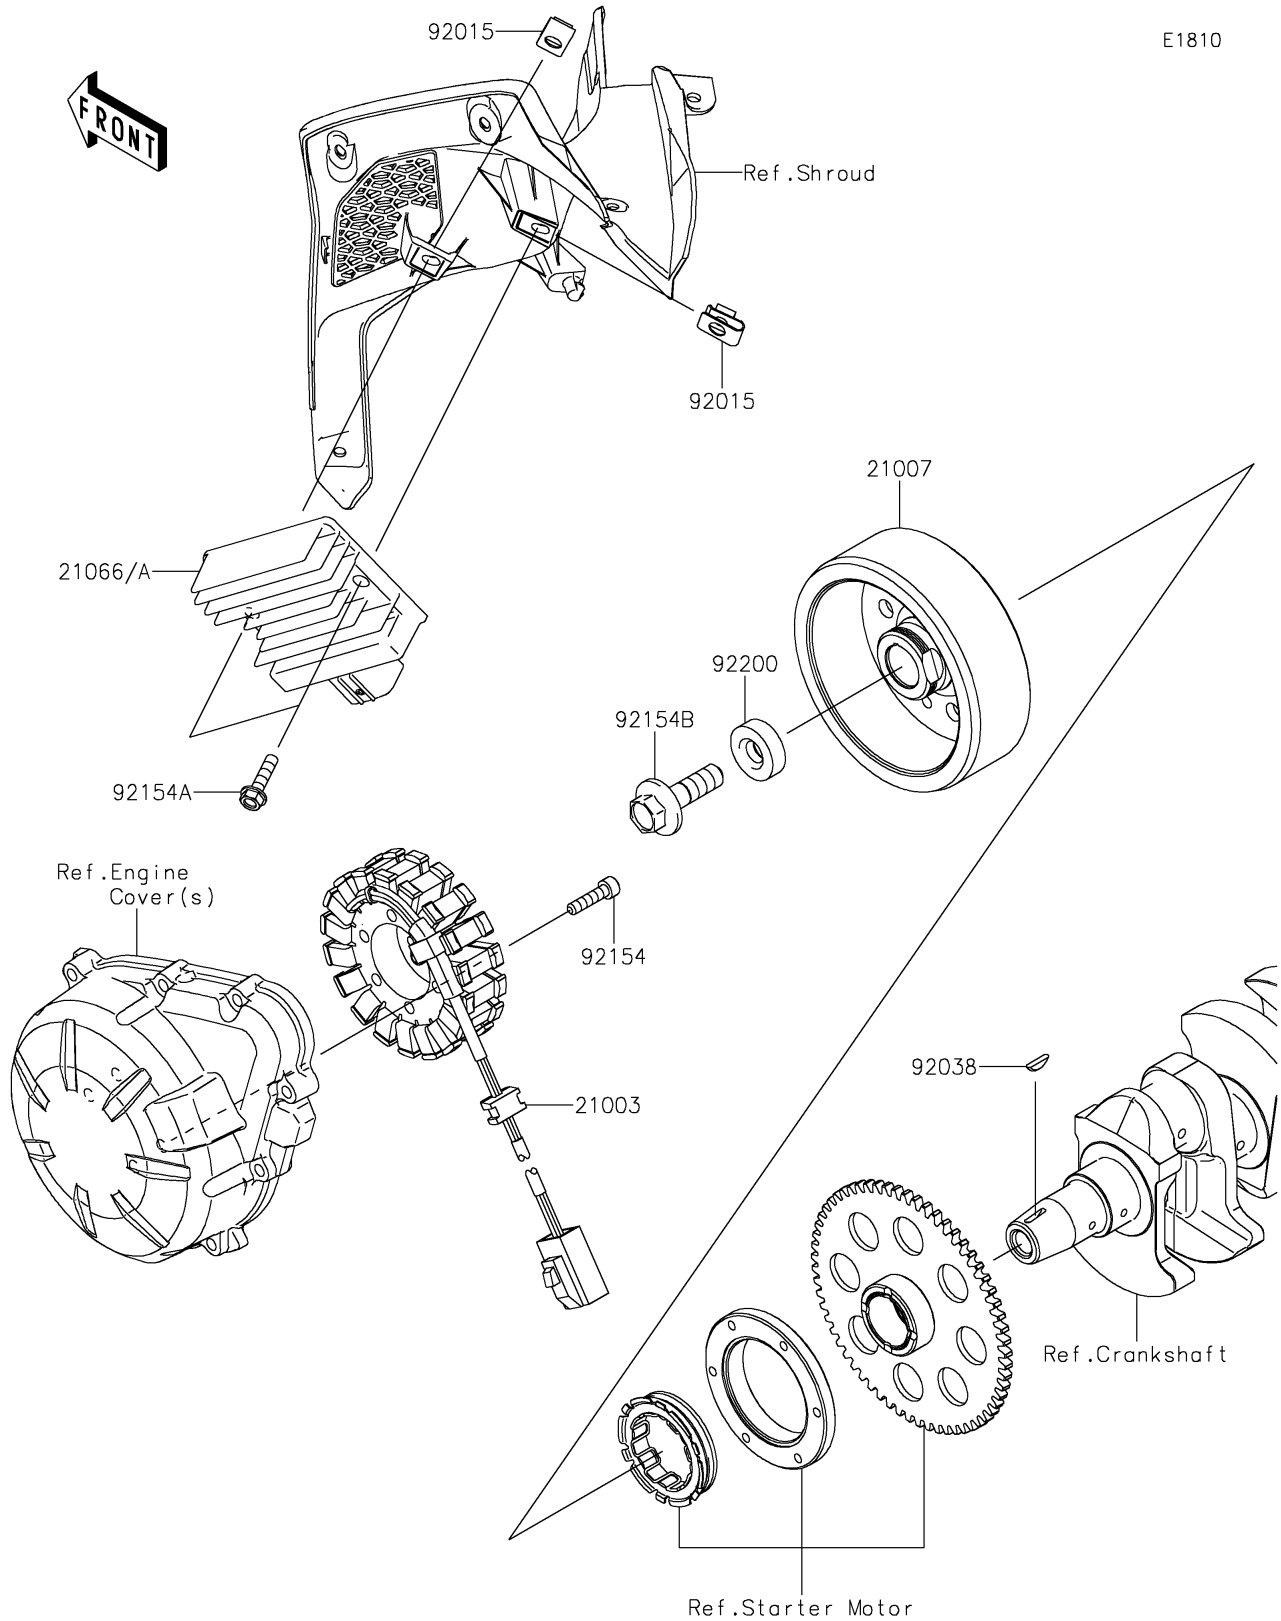

2018 Z900 ABS PARTS DIAGRAM

Generator

E1810

2018 Z900 ABS PARTS LIST

Generator

ITEM NAME	PART NUMBER	QUANTITY
STATOR (Ref # 21003)	21003-0174	1
ROTOR (Ref # 21007)	21007-0646	1
REGULATOR-VOLTAGE (Ref # 21066)	21066-0753	1
NUT,6MM (Ref # 92015)	92015-1671	1
KEY (Ref # 92038)	92038-1060	1
BOLT,SOCKET,6X25 (Ref # 92154)	92154-0477	1
BOLT,FLANGED,6X25 (Ref # 92154A)	92154-2360	1
BOLT,FLANGED,12X40 (Ref # 92154B)	92154-2650	1
WASHER,12X34X9 (Ref # 92200)	92200-0369	1