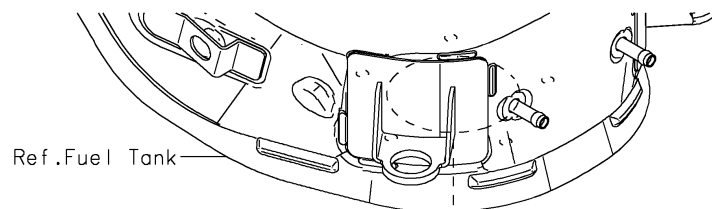

## 2018 Z900 ABS PARTS DIAGRAM

Fuel Pump

E1520

670

## 2018 Z900 ABS PARTS LIST

Fuel Pump

ITEM NAME	PART NUMBER	QUANTITY
PUMP-FUEL (Ref # 49040)	49040-0756	1
TUBE-ASSY,FUEL (Ref # 51044)	51044-0863	1
O RING (Ref # 670)	670E5075	1
BOLT,FLANGED,6X12 (Ref # 92154A)	92154-2335	1
KIT,FUEL FILTER (Ref # 99999)	99999-0522	1