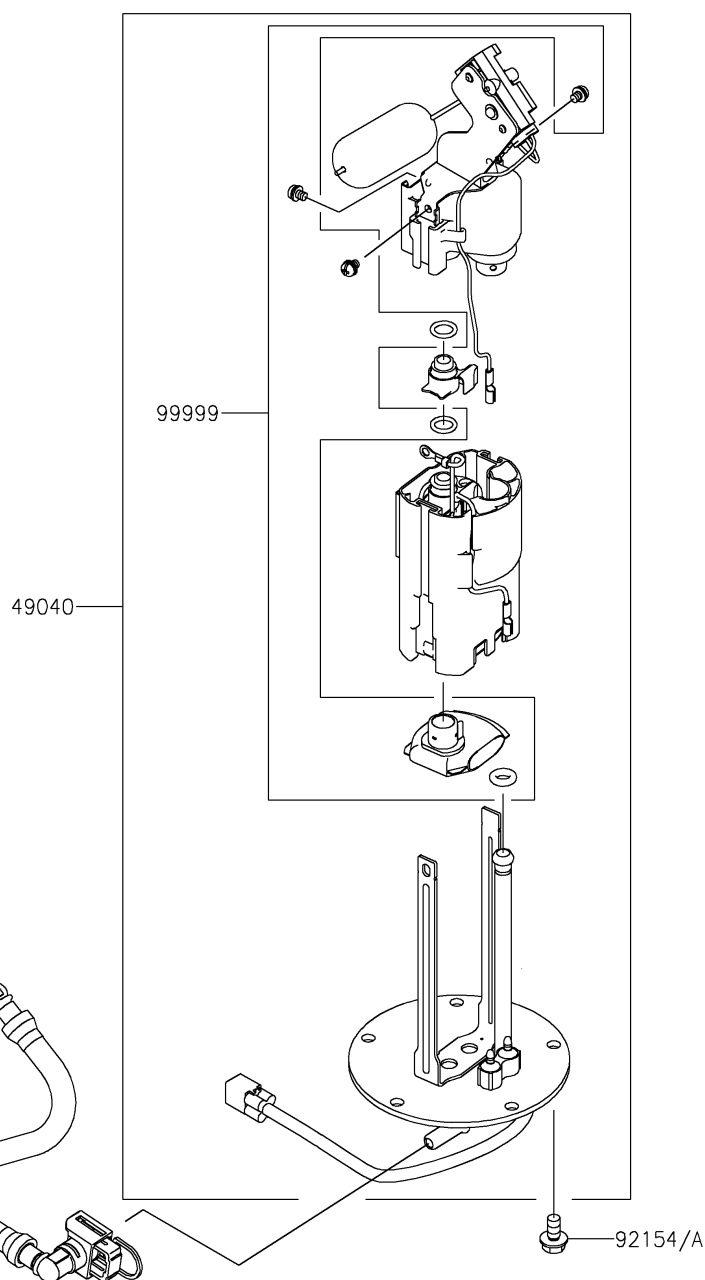

## 2018 Z900 ABS PARTS DIAGRAM

Fuel Pump

E1520

670

## 2018 Z900 ABS PARTS LIST

Fuel Pump

ITEM NAME	PART NUMBER	QUANTITY
PUMP-FUEL (Ref # 49040)	49040-0756	1
TUBE-ASSY,FUEL (Ref # 51044)	51044-0863	1
O RING (Ref # 670)	670E5075	1
BOLT,FLANGED,6X12 (Ref # 92154A)	92154-2335	1
KIT,FUEL FILTER (Ref # 99999)	99999-0522	1