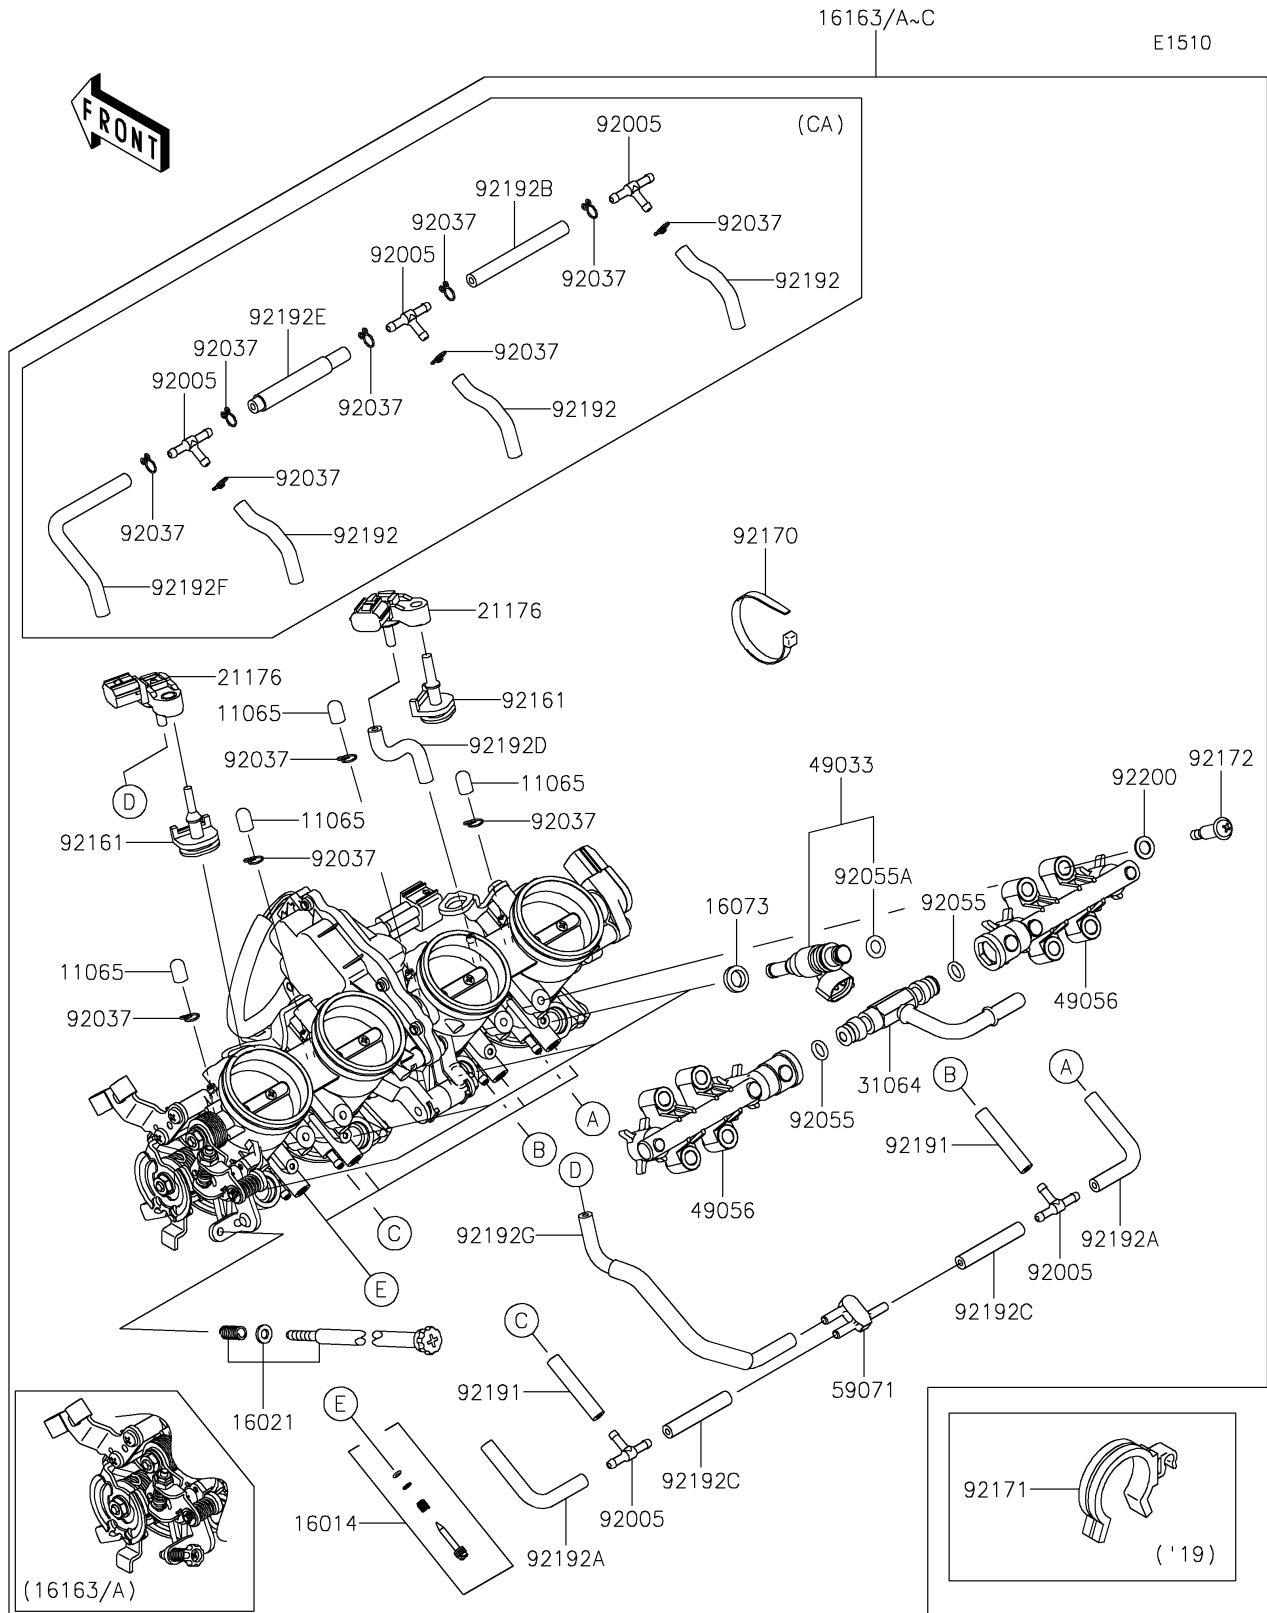

2018 Z900 ABS PARTS DIAGRAM

Throttle

2018 Z900 ABS PARTS LIST

Throttle

ITEM NAME	PART NUMBER	QUANTITY
CAP (Ref # 11065)	11065-0072	1
SCREW-PILOT AIR (Ref # 16014)	16014-0017	1
INSULATOR,INJECTER (Ref # 16073)	16073-1123	1
THROTTLE-ASSY (Ref # 16163)	16163-0896	1
THROTTLE-ASSY (Ref # 16163A)	16163-0909	1
SENSOR,PRESSURE (Ref # 21176)	21176-0111	1
PIPE-COMP (Ref # 31064)	31064-0692	1
NOZZLE-INJECTION (Ref # 49033)	49033-0034	1
PIPE-INJECTION (Ref # 49056)	49056-0049	1
JOINT (Ref # 59071)	59071-0022	1
FITTING (Ref # 92005)	92005-1380	2
CLAMP,TUBE (Ref # 92037)	92037-1124	2
RING-O (Ref # 92055)	92055-0761	1
RING-O,REGULATOR-FUEL (Ref # 92055A)	92055-2187	1
DAMPER (Ref # 92161)	92161-0673	1
CLAMP (Ref # 92170)	92170-3749	1
SCREW,PIPE INJECTION (Ref # 92172)	92172-0828	1
TUBE,3.2X7.4X40 (Ref # 92191)	92191-1551	1
TUBE,3.5X7.5X55 (Ref # 92192)	92192-1349	1
TUBE,3.2X7.4X75 (Ref # 92192A)	92192-1446	1
TUBE,3.5X7.5X70 (Ref # 92192B)	92192-1447	1
TUBE,3.2X7.4X45 (Ref # 92192C)	92192-1617	1
TUBE,3.2X7.4X55 (Ref # 92192D)	92192-1802	1
TUBE,3.5X7.5X70 (Ref # 92192E)	92192-1803	1
TUBE,3.5X7.5X115 (Ref # 92192F)	92192-1804	1
TUBE,3.2X7.4X175 (Ref # 92192G)	92192-1805	1
WASHER (Ref # 92200)	92200-3807	1