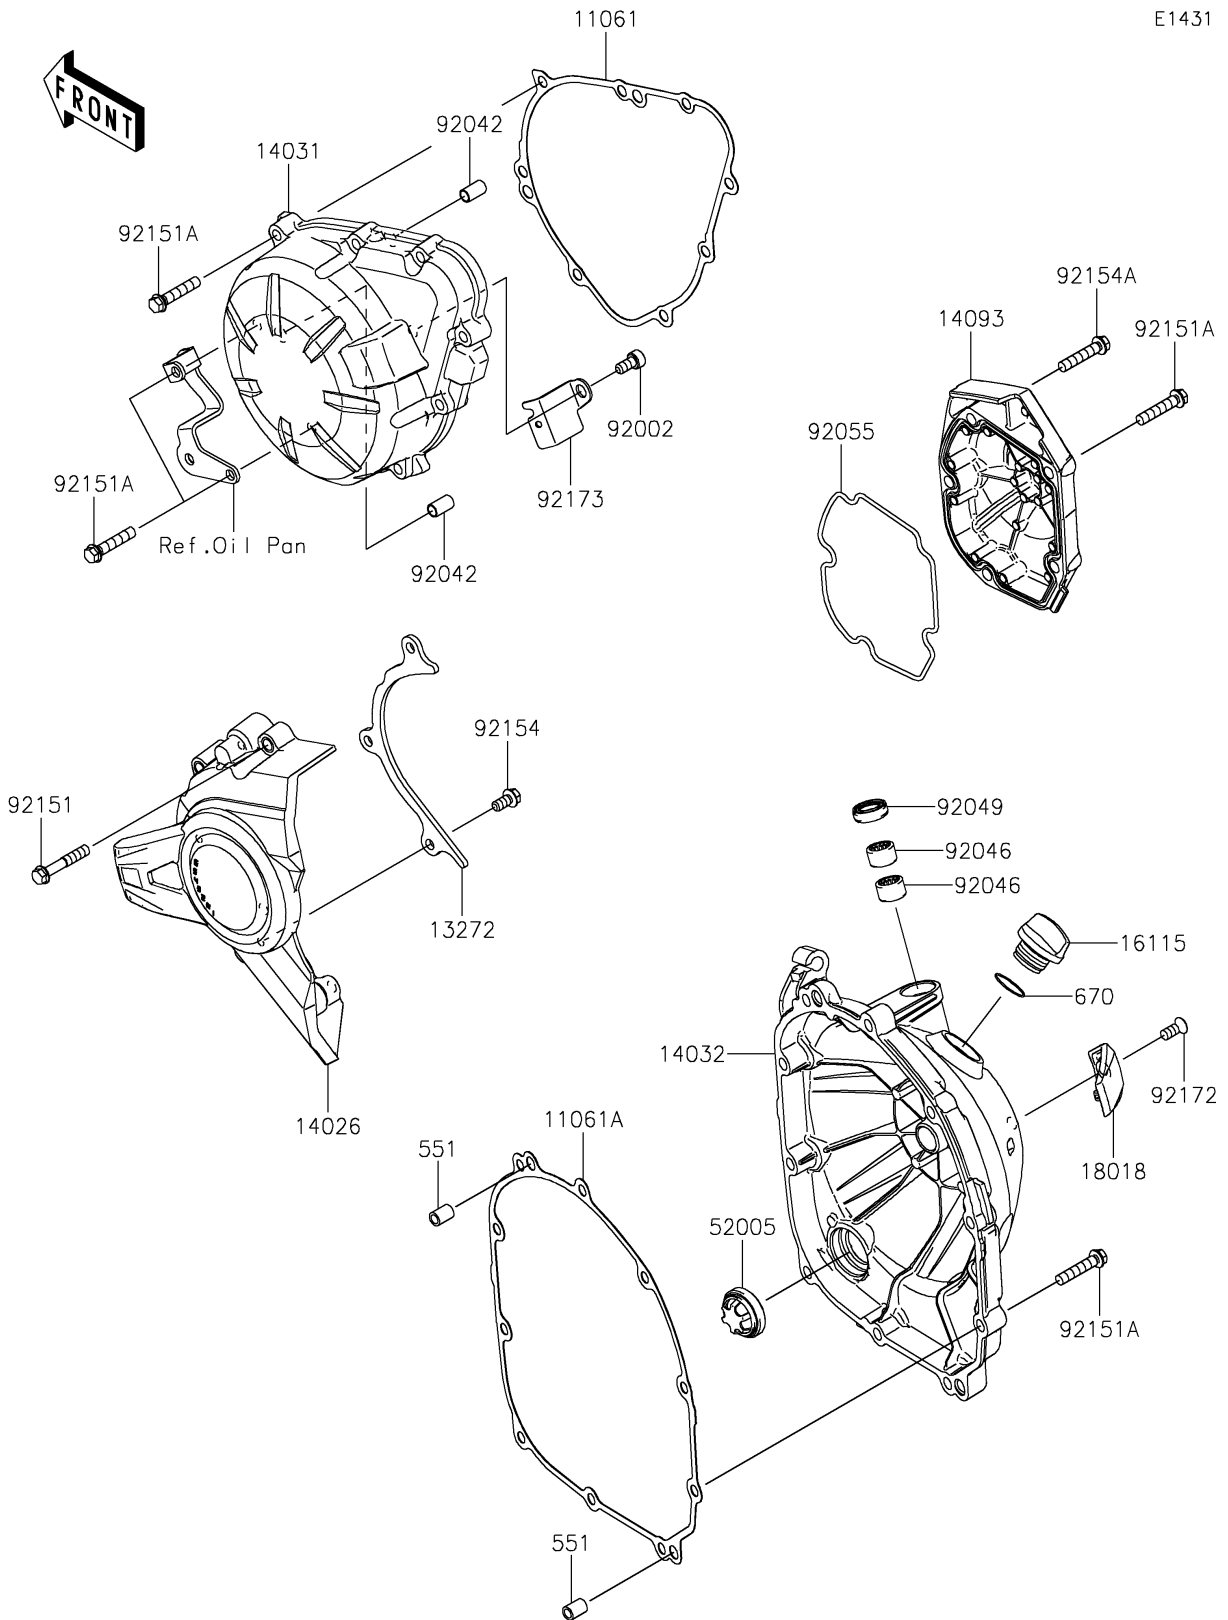

2018 Z900 ABS PARTS DIAGRAM

Engine Cover(s)

E1431

2018 Z900 ABS PARTS LIST

Engine Cover(s)

ITEM NAME	PART NUMBER	QUANTITY
GASKET,GENERATOR COVER (Ref # 11061)	11061-0403	1
GASKET,CLUTCH COVER (Ref # 11061A)	11061-0404	1
PLATE (Ref # 13272)	13272-2238	1
COVER-CHAIN (Ref # 14026)	14026-0132	1
COVER-GENERATOR (Ref # 14031)	14031-0611	1
COVER-CLUTCH (Ref # 14032)	14032-0630	1
COVER,PULSER (Ref # 14093)	14093-0519	1
CAP-OIL FILLER (Ref # 16115)	16115-1053	1
PLATE-HEAT GUARD (Ref # 18018)	18018-0603	1
GAUGE (Ref # 52005)	52005-1120	1
PIN-DOWEL,8X14 (Ref # 551)	551A0814	1
O RING,20MM (Ref # 670)	670B2020	1
BOLT,SOCKET,6X12 (Ref # 92002)	92002-1796	1
PIN,DOWEL,6.3X8X14 (Ref # 92042)	92042-007	1
BEARING-NEEDLE,HK1210FM (Ref # 92046)	92046-0034	1
SEAL-OIL,CLUTCH RELEASE (Ref # 92049)	92049-1475	1
RING-O,PULSER COVER (Ref # 92055)	92055-0199	1
BOLT,6X35 (Ref # 92151)	92151-1135	1
BOLT,6X30 (Ref # 92151A)	92151-1873	1
BOLT,FLANGED-SMALL,6X12 (Ref # 92154)	92154-1888	1
BOLT,6X30 (Ref # 92154A)	92154-2652	1
SCREW,TORX,6X14 (Ref # 92172)	92172-0901	1
CLAMP (Ref # 92173)	92173-1321	1