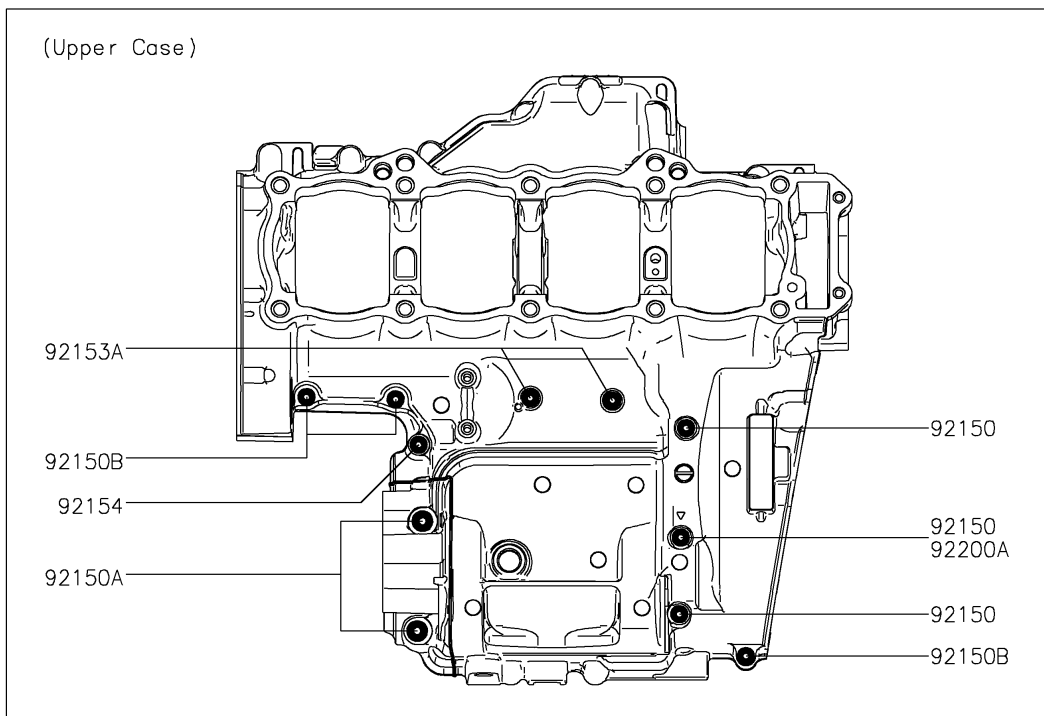

2018 Z900 ABS PARTS DIAGRAM

Crankcase Bolt Pattern

E1412

2018 Z900 ABS PARTS LIST

Crankcase Bolt Pattern

ITEM NAME	PART NUMBER	QUANTITY
BOLT,FLANGED,7X85 (Ref # 92150)	92150-1251	1
BOLT,8X70 (Ref # 92150A)	92150-1483	1
BOLT,6X40 (Ref # 92150B)	92150-1794	1
BOLT,FLANGED,7X45 (Ref # 92151)	92151-1539	1
BOLT,FLANGED,7X60 (Ref # 92153)	92153-1045	1
BOLT,FLANGED,6X68 (Ref # 92153A)	92153-1637	1
BOLT,FLANGED,7X50 (Ref # 92154)	92154-0372	1
BOLT,FLANGED,9X100 (Ref # 92154A)	92154-2639	1
BOLT,FLANGED,9X90 (Ref # 92154B)	92154-2640	1
WASHER,9.2X19X2.3 (Ref # 92200)	92200-0115	1
WASHER (Ref # 92200A)	92200-0556	1