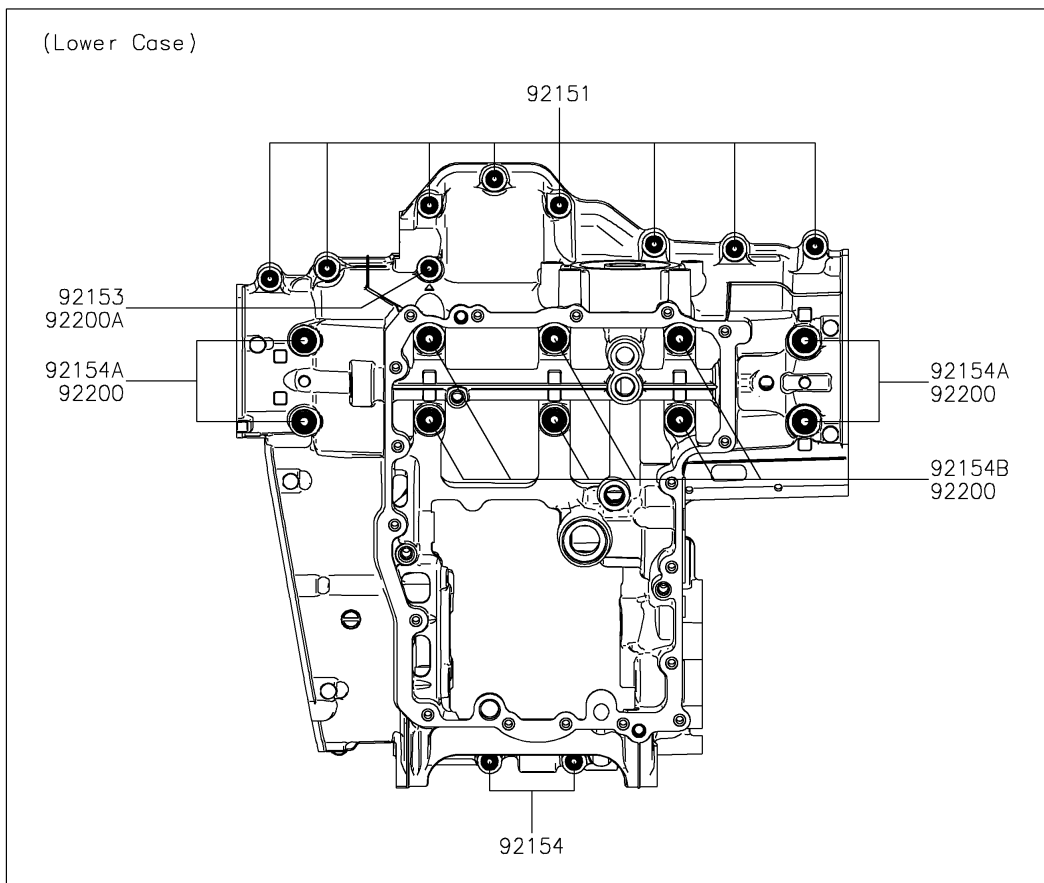

2018 Z900 ABS PARTS DIAGRAM

Crankcase Bolt Pattern

E1412

2018 Z900 ABS PARTS LIST

Crankcase Bolt Pattern

ITEM NAME	PART NUMBER	QUANTITY
BOLT,FLANGED,7X85 (Ref # 92150)	92150-1251	1
BOLT,8X70 (Ref # 92150A)	92150-1483	1
BOLT,6X40 (Ref # 92150B)	92150-1794	1
BOLT,FLANGED,7X45 (Ref # 92151)	92151-1539	1
BOLT,FLANGED,7X60 (Ref # 92153)	92153-1045	1
BOLT,FLANGED,6X68 (Ref # 92153A)	92153-1637	1
BOLT,FLANGED,7X50 (Ref # 92154)	92154-0372	1
BOLT,FLANGED,9X100 (Ref # 92154A)	92154-2639	1
BOLT,FLANGED,9X90 (Ref # 92154B)	92154-2640	1
WASHER,9.2X19X2.3 (Ref # 92200)	92200-0115	1
WASHER (Ref # 92200A)	92200-0556	1