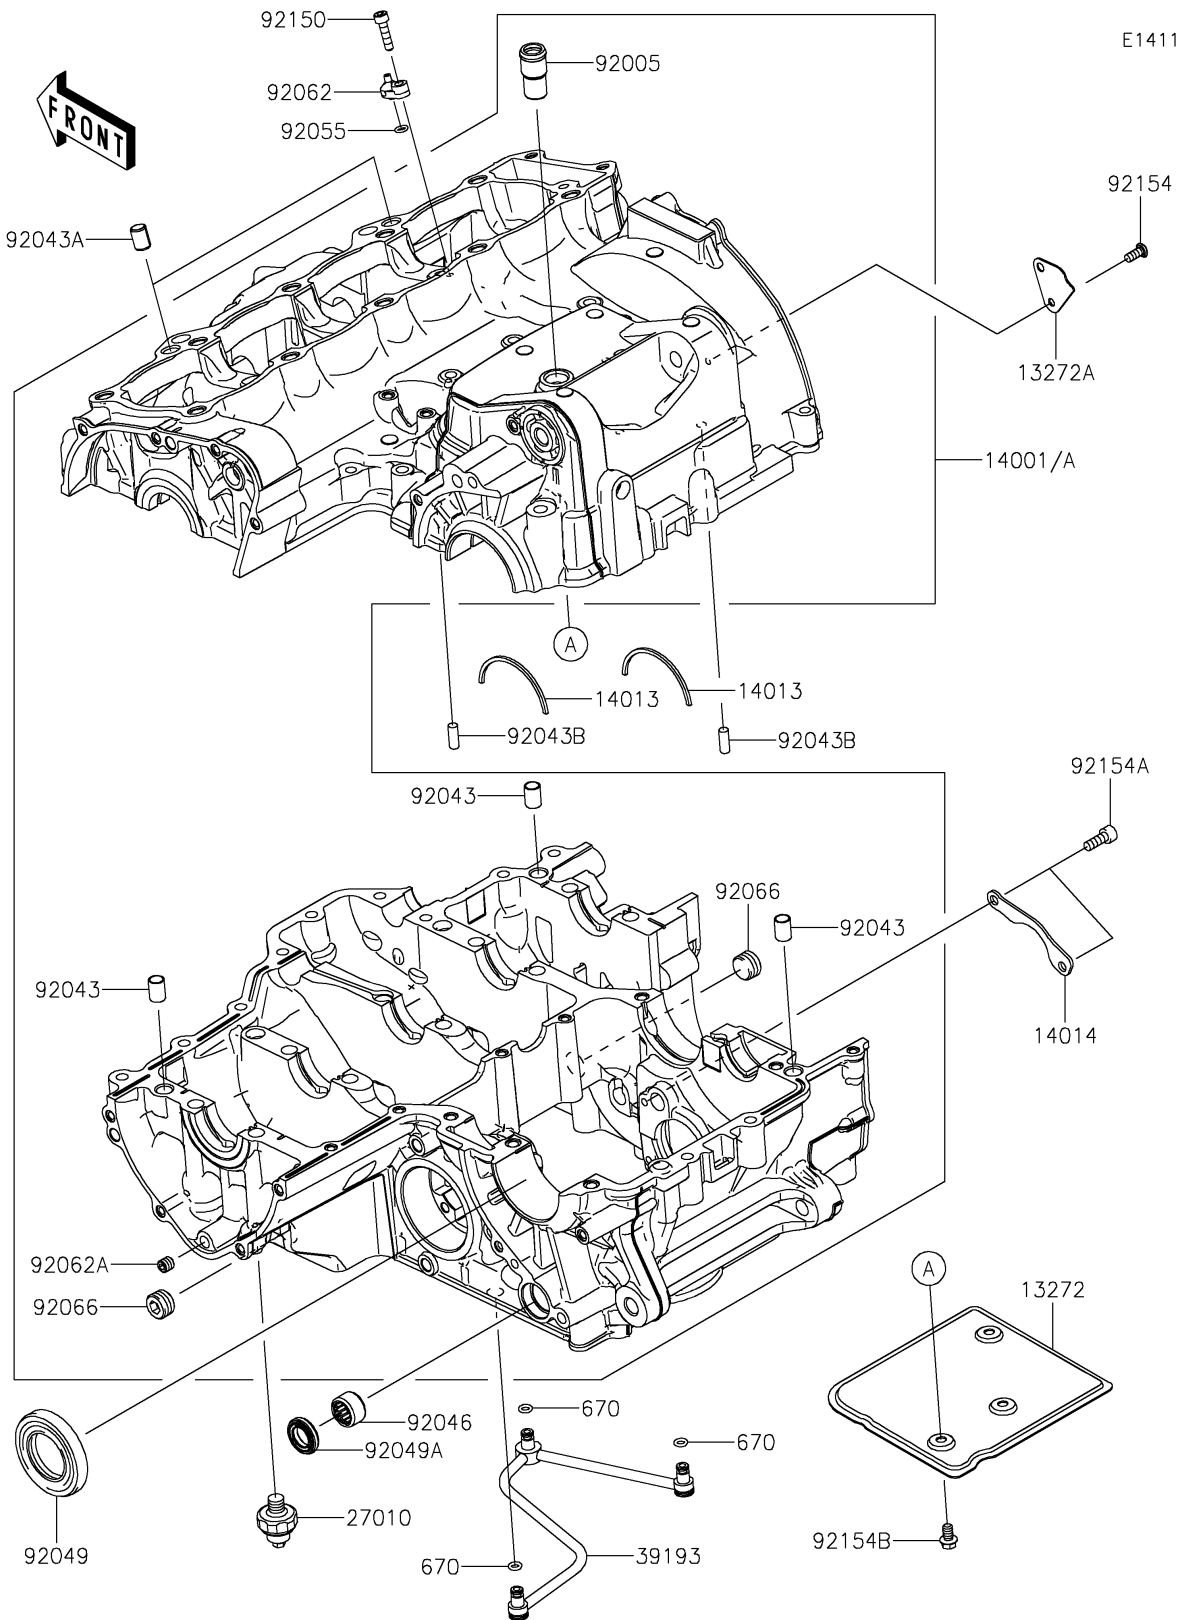

## 2018 Z900 ABS PARTS DIAGRAM

Crankcase

## 2018 Z900 ABS PARTS LIST

Crankcase

ITEM NAME	PART NUMBER	QUANTITY
PLATE,BREATHER,UPP (Ref # 13272)	13272-0698	1
PLATE,BREATHER,SIDE (Ref # 13272A)	13272-0699	1
SET-CRANKCASE (Ref # 14001)	14001-0668	1
RING-POSITION (Ref # 14013)	14013-1051	1
PLATE-POSITION (Ref # 14014)	14014-0036	1
SWITCH,OIL PRESSURE (Ref # 27010)	27010-1313	1
PIPE-OIL (Ref # 39193)	39193-0054	1
O RING (Ref # 670)	670D1505	1
FITTING,BREATHER (Ref # 92005)	92005-1238	1
PIN,DOWEL,10X14 (Ref # 92043)	92043-1037	1
PIN,8.2X10X14 (Ref # 92043A)	92043-1264	1
PIN,6X16 (Ref # 92043B)	92043-1690	1
BEARING-NEEDLE,HK1412FM (Ref # 92046)	92046-0043	1
SEAL-OIL,TC32578 (Ref # 92049)	92049-1474	1
SEAL-OIL,TC14245 (Ref # 92049A)	92049-1520	1
RING-O,5.5X1.5 (Ref # 92055)	92055-1339	1
NOZZLE,OIL JET (Ref # 92062)	92062-0040	1
NOZZLE (Ref # 92062A)	92062-0046	1
PLUG (Ref # 92066)	92066-0836	1
BOLT,SOCKET,5X20 (Ref # 92150)	92150-1019	1
BOLT,TORX,5X12 (Ref # 92154)	92154-0299	1
BOLT,SOCKET,6X16 (Ref # 92154A)	92154-0484	1
BOLT,FLANGED,6X10 (Ref # 92154B)	92154-1887	1