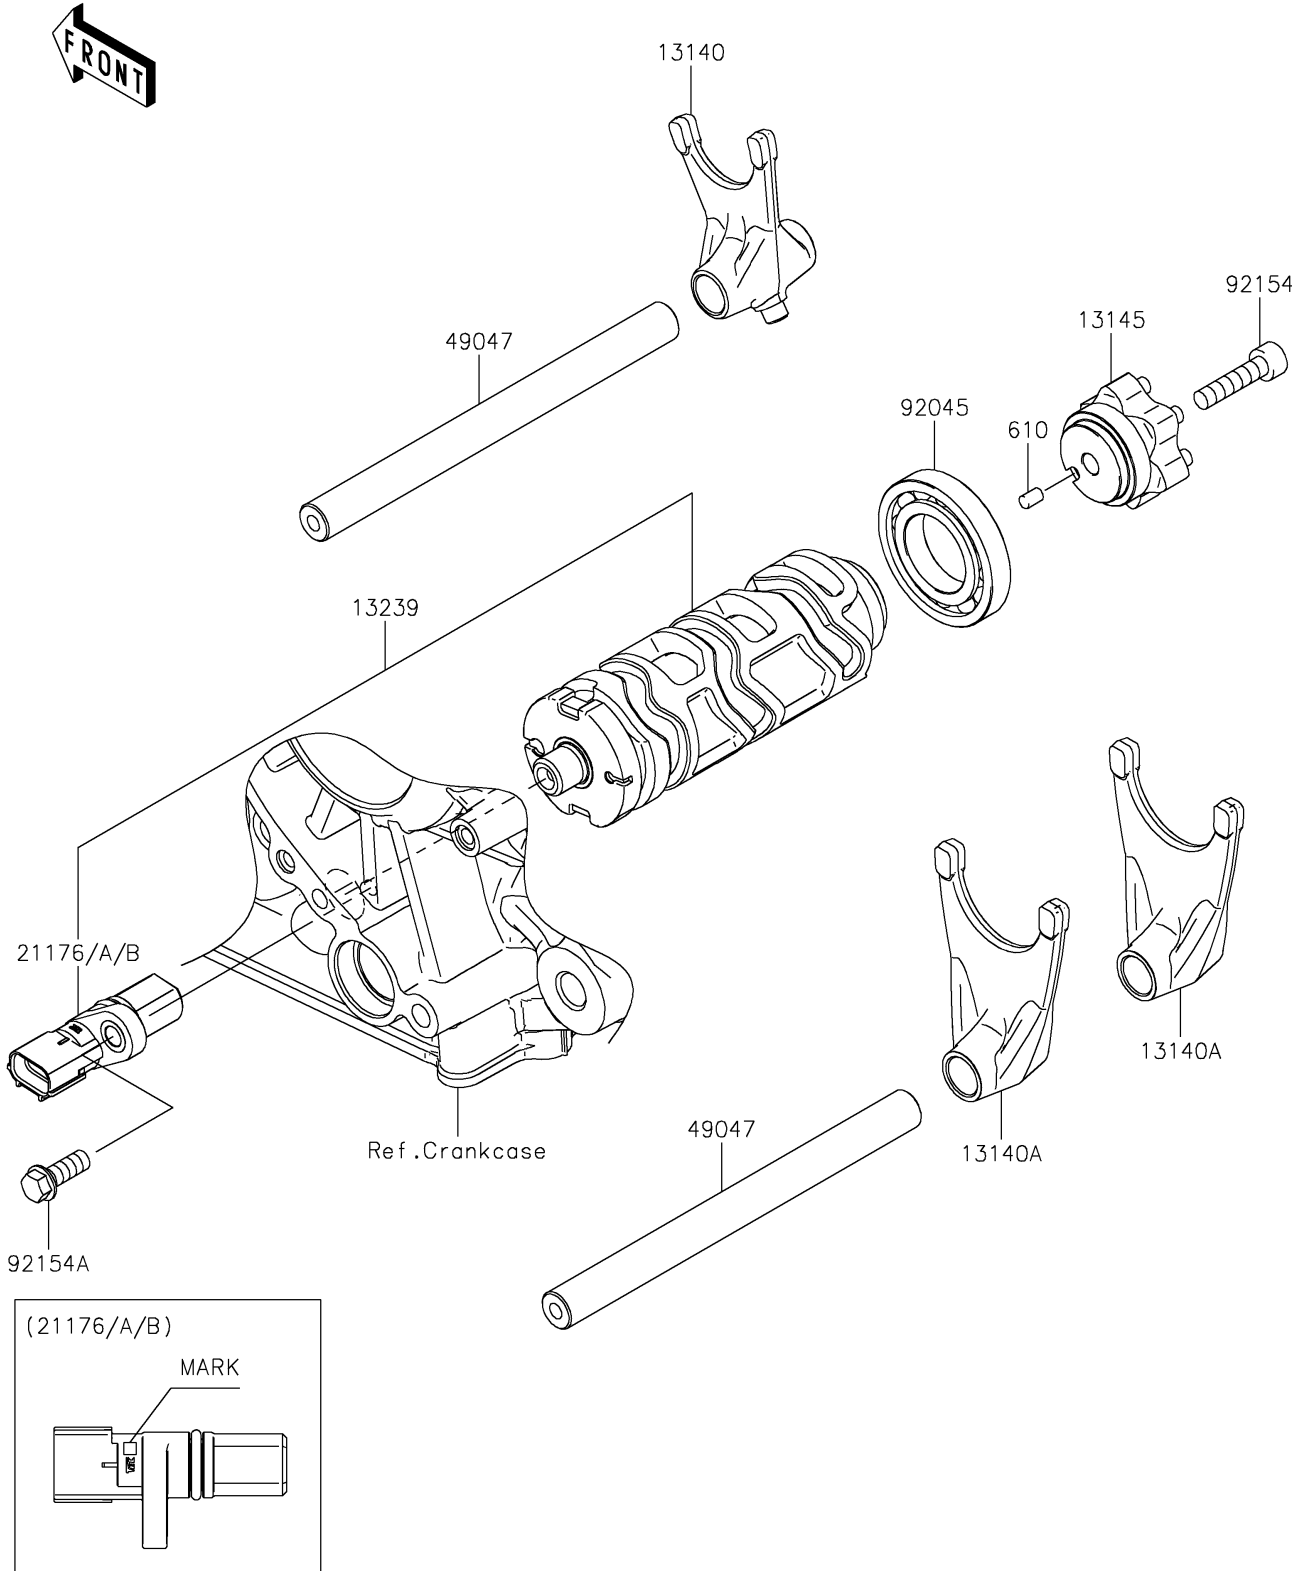

2018 Z900 ABS PARTS DIAGRAM

Gear Change Drum/Shift Fork(s)

E1362

2018 Z900 ABS PARTS LIST

Gear Change Drum/Shift Fork(s)

ITEM NAME	PART NUMBER	QUANTITY
FORK-SHIFT (Ref # 13140)	13140-0061	1
FORK-SHIFT (Ref # 13140A)	13140-0062	1
CAM-CHANGE DRUM (Ref # 13145)	13145-0568	1
DRUM-ASSY-CHANGE (Ref # 13239)	13239-0581	1
SENSOR,GEAR POSITION,M MARK (Ref # 21176)	21176-0825	1
SENSOR,GEAR POSITION,H MARK (Ref # 21176A)	21176-0845	1
SENSOR,GEAR POSITION,L MARK (Ref # 21176B)	21176-0846	1
ROD-SHIFT (Ref # 49047)	49047-0023	1
ROLLER,4X6 (Ref # 610)	610A0406	1
BEARING-BALL,16005 (Ref # 92045)	92045-1045	1
BOLT,SOCKET,6X25 (Ref # 92154)	92154-0477	1
BOLT,FLANGED,6X16 (Ref # 92154A)	92154-2096	1