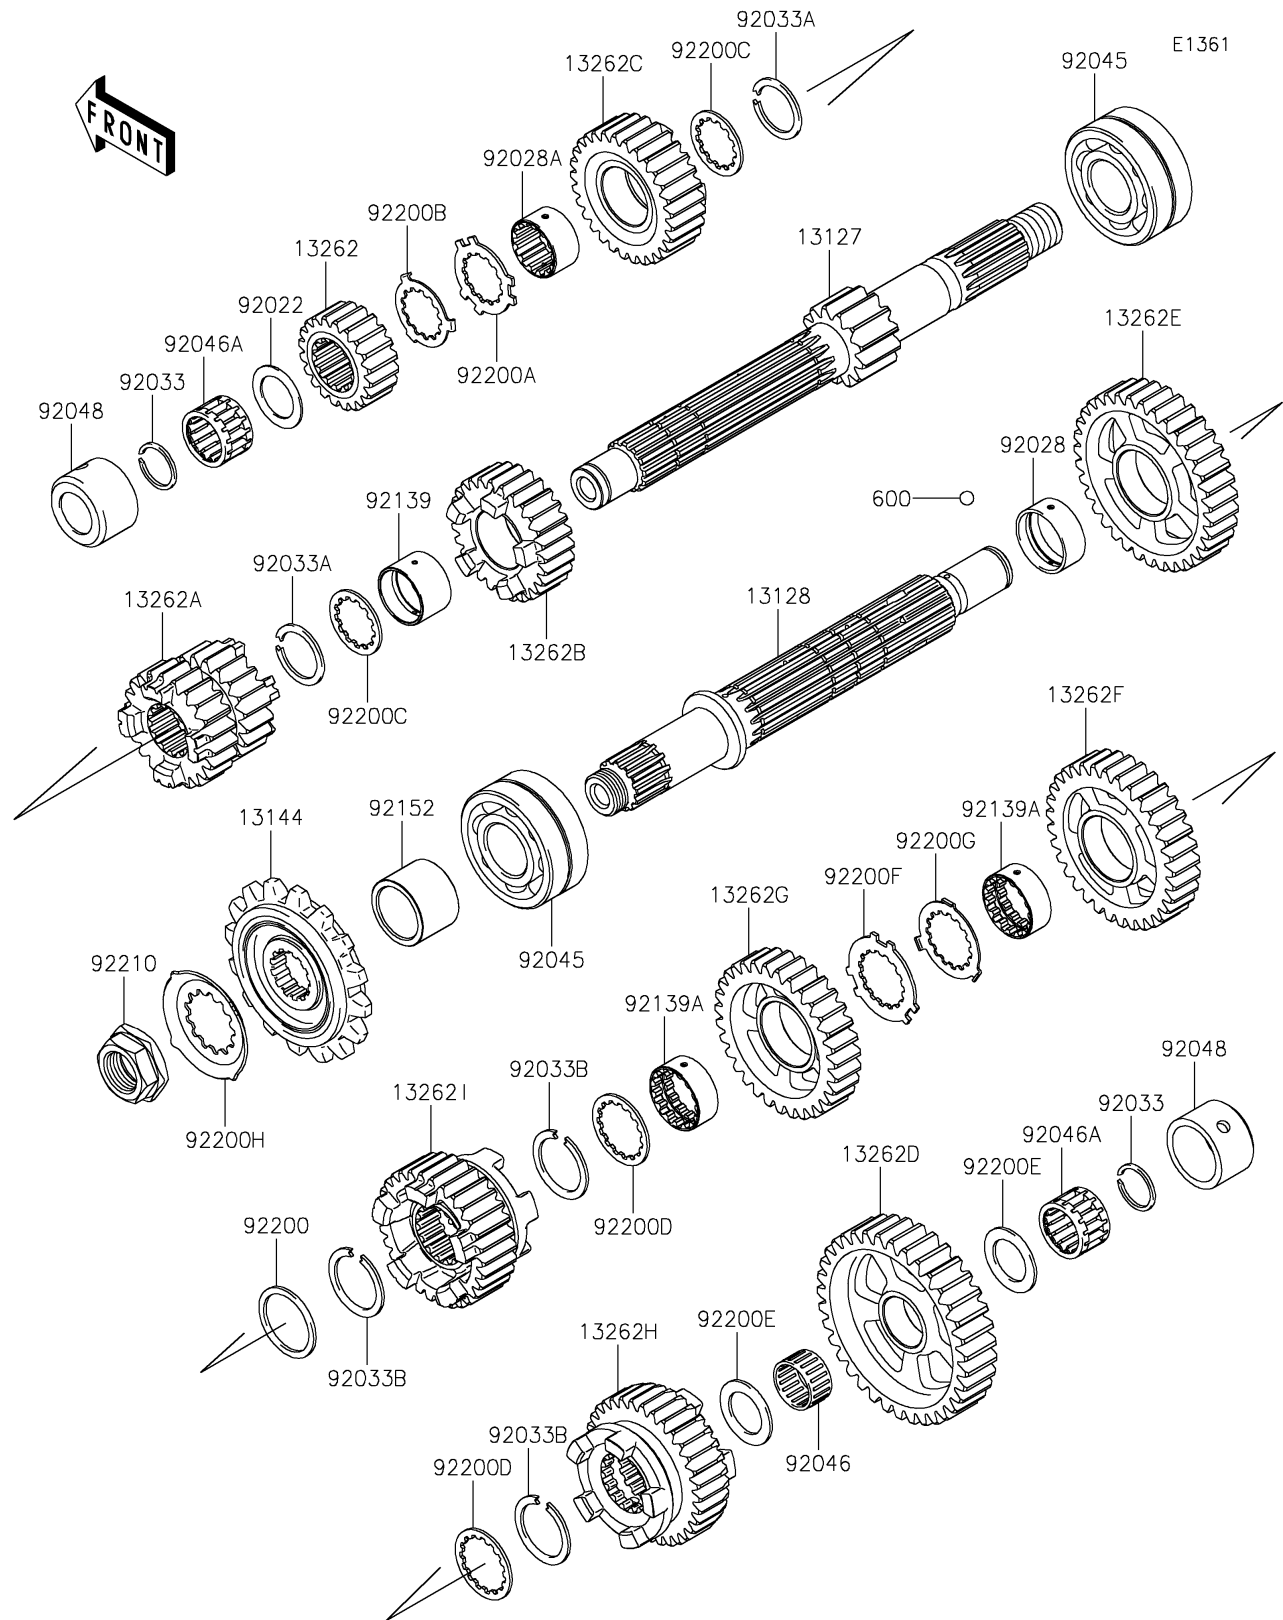

## 2018 Z900 ABS PARTS DIAGRAM

Transmission

## 2018 Z900 ABS PARTS LIST

### Transmission

ITEM NAME	PART NUMBER	QUANTITY
SHAFT-TRANSMISSION INPUT,13T (Ref # 13127)	13127-0674	1
SHAFT-TRANSMISSION OUTPUT (Ref # 13128)	13128-0698	1
SPROCKET-OUTPUT,15T (Ref # 13144)	13144-0579	1
GEAR,INPUT 2ND,17T (Ref # 13262)	13262-1233	1
GEAR,INPUT 3RD&4TH,20T&22T (Ref # 13262A)	13262-1234	1
GEAR,INPUT 5TH,27T (Ref # 13262B)	13262-1235	1
GEAR,INPUT 6TH,29T (Ref # 13262C)	13262-1236	1
GEAR,OUTPUT LOW,35T (Ref # 13262D)	13262-1237	1
GEAR,OUTPUT 2ND,35T (Ref # 13262E)	13262-1238	1
GEAR,OUTPUT 3RD,33T (Ref # 13262F)	13262-1239	1
GEAR,OUTPUT 4TH,31T (Ref # 13262G)	13262-1240	1
GEAR,OUTPUT 5TH,33T (Ref # 13262H)	13262-1241	1
GEAR,OUTPUT 6TH,30T (Ref # 13262I)	13262-1242	1
BALL-STEEL,5/32 (Ref # 600)	600A0500	1
WASHER,20.5X30X1,STEEL (Ref # 92022)	92022-112	1
BUSHING,OUTPUT,2ND (Ref # 92028)	92028-1739	1
BUSHING,INPUT TOP GEAR (Ref # 92028A)	92028-1915	1
RING-SNAP,20MM (Ref # 92033)	92033-015	1
RING-SNAP,24MM (Ref # 92033A)	92033-026	1
RING-SNAP,T=1.5 (Ref # 92033B)	92033-1249	1
BEARING-BALL,DAC2557NSSH (Ref # 92045)	92045-0003	1
BEARING-NEEDLE,K20X24X13 (Ref # 92046)	92046-1219	1
BEARING-NEEDLE,PK20X27X17X3 (Ref # 92046A)	92046-1303	1
RACE (Ref # 92048)	92048-0016	1
BUSHING,25X28X17.8 (Ref # 92139)	92139-0280	1
BUSHING,OUTPUT,3RD&4TH (Ref # 92139A)	92139-0281	1
COLLAR,SPROCKET (Ref # 92152)	92152-2263	1
WASHER,28.1X34.0X1.6 (Ref # 92200)	92200-0228	1
WASHER,25.2X34.2X1.5 (Ref # 92200A)	92200-0520	1

## 2018 Z900 ABS PARTS LIST

Transmission

ITEM NAME	PART NUMBER	QUANTITY
WASHER,25.2X32X1 (Ref # 92200B)	92200-0521	1
WASHER,25.2X31.0X1.5 (Ref # 92200C)	92200-1239	1
WASHER,28.5X34.0X1.5 (Ref # 92200D)	92200-1240	1
WASHER,20.5X31X1.5 (Ref # 92200E)	92200-1375	1
WASHER,25.8X40.5X1.5 (Ref # 92200F)	92200-1522	1
WASHER,25.2X37.0X1.0 (Ref # 92200G)	92200-1523	1
WASHER (Ref # 92200H)	92200-1720	1
NUT,20MM (Ref # 92210)	92210-0850	1