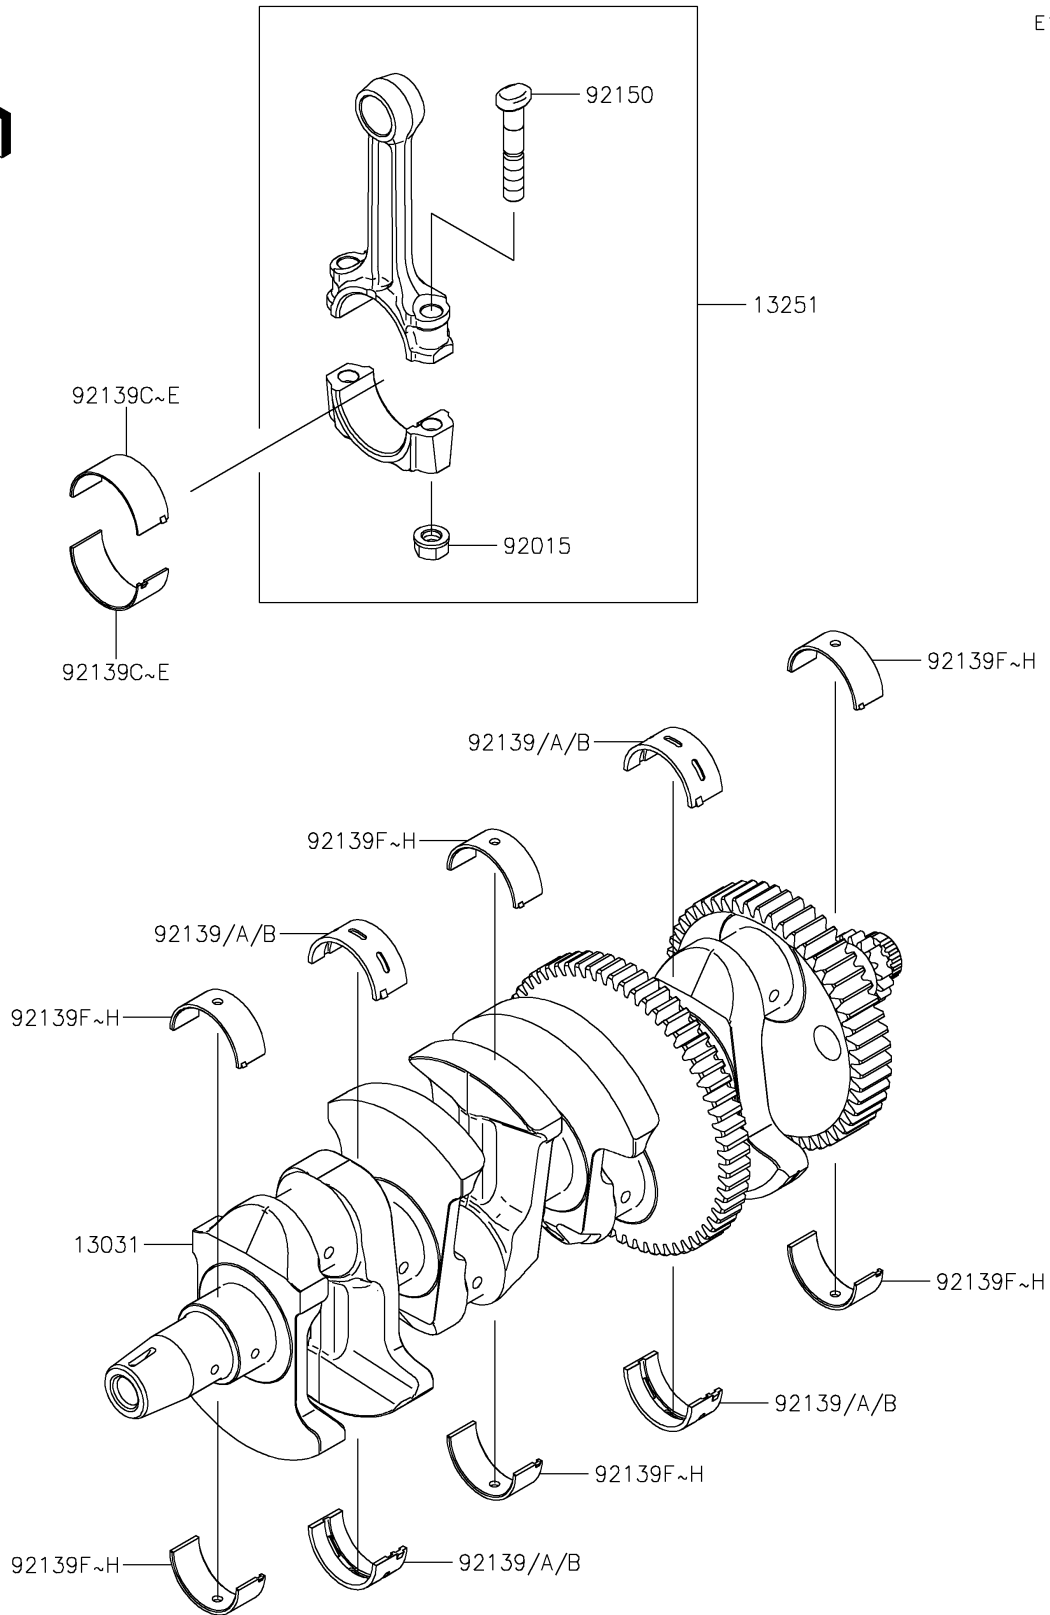

2018 Z900 ABS PARTS DIAGRAM

Crankshaft

E1321

2018 Z900 ABS PARTS LIST

Crankshaft

ITEM NAME	PART NUMBER	QUANTITY
CRANKSHAFT-COMP (Ref # 13031)	13031-0851	1
ROD-ASSY-CONNECTING,II (Ref # 13251)	13251-0726-II	1
NUT,FLANGED,8MM (Ref # 92015)	92015-1311	1
BUSHING,CRANK #2,BLUE (Ref # 92139)	92139-0032	1
BUSHING,CRANK #2,BLACK (Ref # 92139A)	92139-0033	1
BUSHING,CRANK #2,BROWN (Ref # 92139B)	92139-0034	1
BUSHING,CRANK PIN,BLUE (Ref # 92139C)	92139-0122	1
BUSHING,CRANK PIN,BLACK (Ref # 92139D)	92139-0123	1
BUSHING,CRANK PIN,BROWN (Ref # 92139E)	92139-0124	1
BUSHING,CRANK,#1,BLUE (Ref # 92139F)	92139-0217	1
BUSHING,CRANK,#1,BLACK (Ref # 92139G)	92139-0218	1
BUSHING,CRANK,#1,BROWN (Ref # 92139H)	92139-0219	1
BOLT,CONNECTING ROD,8MM (Ref # 92150)	92150-1216	1