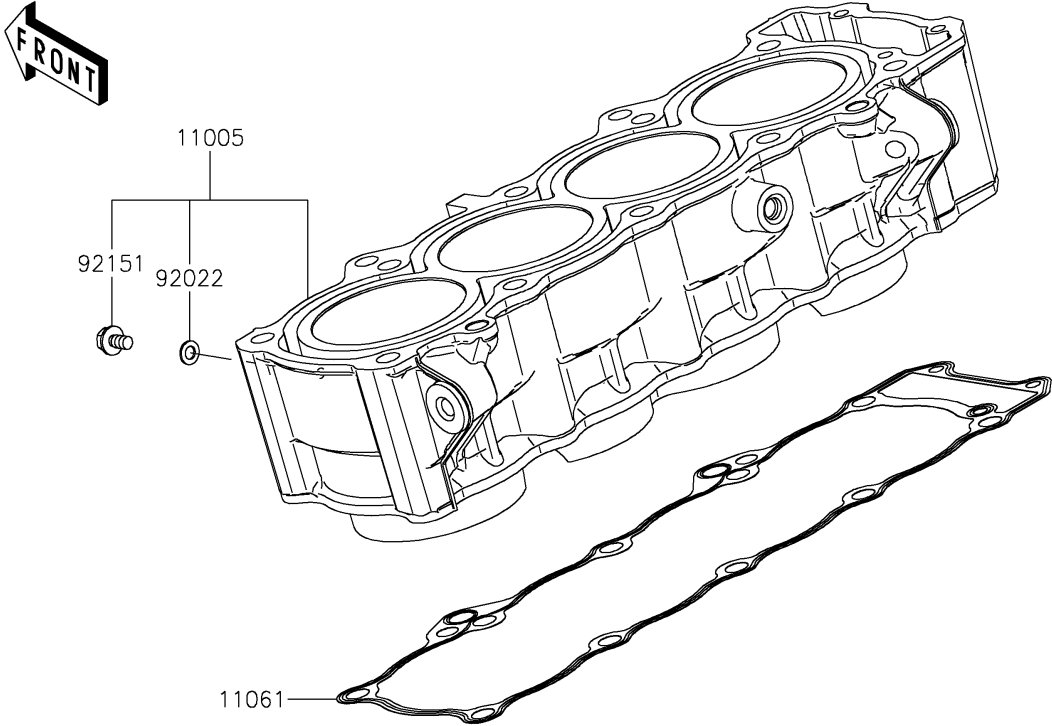

## 2018 Z900 ABS PARTS DIAGRAM

Cylinder/Piston(s)

E1120

## 2018 Z900 ABS PARTS LIST

Cylinder/Piston(s)

ITEM NAME	PART NUMBER	QUANTITY
CYLINDER-ENGINE (Ref # 11005)	11005-0672	1
GASKET,CYLINDER BASE (Ref # 11061)	11061-0402	1
PISTON-ENGINE (Ref # 13001)	13001-0788	1
PIN-PISTON (Ref # 13002)	13002-0004	1
RING-SET-PISTON (Ref # 13008)	13008-0571	1
WASHER,6.2X11X1 (Ref # 92022)	92022-304	1
RING-SNAP (Ref # 92033)	92033-1054	1
BOLT,6X10 (Ref # 92151)	92151-1344	1