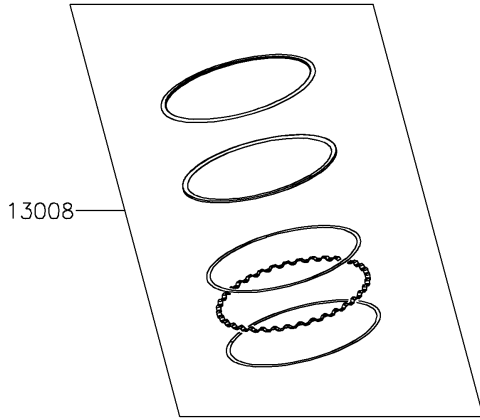

## 2018 Z900 ABS PARTS DIAGRAM

Cylinder/Piston(s)

E1120

## 2018 Z900 ABS PARTS LIST

Cylinder/Piston(s)

ITEM NAME	PART NUMBER	QUANTITY
CYLINDER-ENGINE (Ref # 11005)	11005-0672	1
GASKET,CYLINDER BASE (Ref # 11061)	11061-0402	1
PISTON-ENGINE (Ref # 13001)	13001-0788	1
PIN-PISTON (Ref # 13002)	13002-0004	1
RING-SET-PISTON (Ref # 13008)	13008-0571	1
WASHER,6.2X11X1 (Ref # 92022)	92022-304	1
RING-SNAP (Ref # 92033)	92033-1054	1
BOLT,6X10 (Ref # 92151)	92151-1344	1