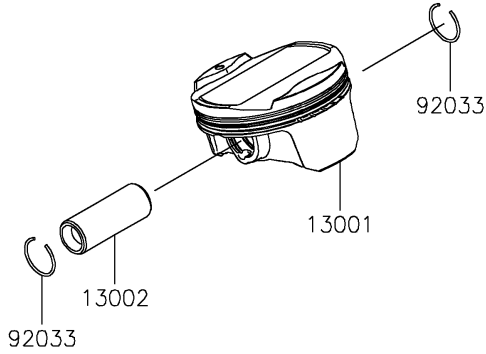

## 2018 Z900 ABS PARTS DIAGRAM

Cylinder/Piston(s)

E1120

## 2018 Z900 ABS PARTS LIST

Cylinder/Piston(s)

ITEM NAME	PART NUMBER	QUANTITY
CYLINDER-ENGINE (Ref # 11005)	11005-0672	1
GASKET,CYLINDER BASE (Ref # 11061)	11061-0402	1
PISTON-ENGINE (Ref # 13001)	13001-0788	1
PIN-PISTON (Ref # 13002)	13002-0004	1
RING-SET-PISTON (Ref # 13008)	13008-0571	1
WASHER,6.2X11X1 (Ref # 92022)	92022-304	1
RING-SNAP (Ref # 92033)	92033-1054	1
BOLT,6X10 (Ref # 92151)	92151-1344	1