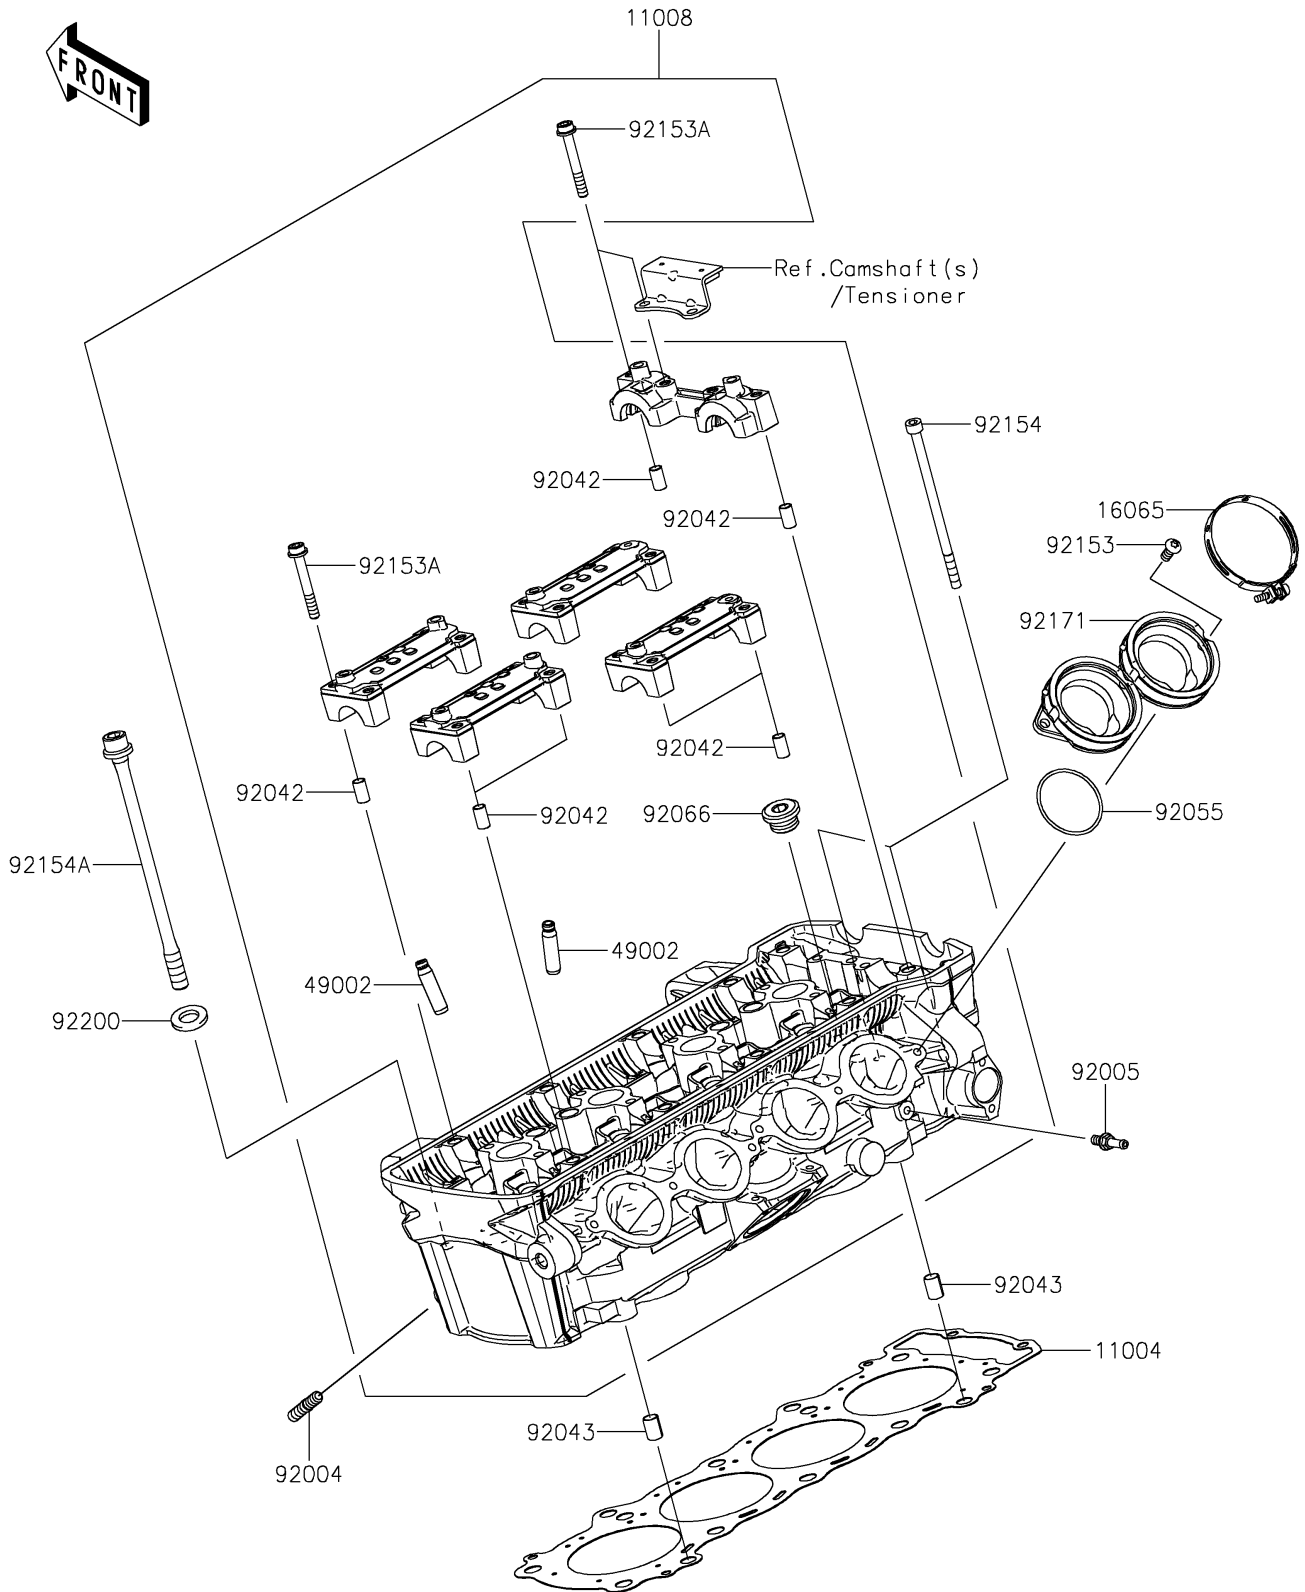

2018 Z900 ABS PARTS DIAGRAM

Cylinder Head

E1111

2018 Z900 ABS PARTS LIST

Cylinder Head

ITEM NAME	PART NUMBER	QUANTITY
GASKET-HEAD (Ref # 11004)	11004-0769	1
HEAD-COMP-CYLINDER (Ref # 11008)	11008-0888	1
HOLDER-CARBURETOR (Ref # 16065)	16065-0132	1
GUIDE-VALVE (Ref # 49002)	49002-0009	1
STUD (Ref # 92004)	92004-0050	1
FITTING (Ref # 92005)	92005-0826	1
PIN,DOWEL,6.3X8X14 (Ref # 92042)	92042-007	1
PIN,8.2X10X14 (Ref # 92043)	92043-1264	1
RING-O,42X1.9 (Ref # 92055)	92055-1536	1
PLUG,18X10 (Ref # 92066)	92066-0832	1
BOLT,TORX,6X14 (Ref # 92153)	92153-0406	1
BOLT,SOCKET,6X45 (Ref # 92153A)	92153-0656	1
BOLT,SOCKET,6X115 (Ref # 92154)	92154-0205	1
BOLT,FLANGED,10X165 (Ref # 92154A)	92154-2638	1
CLAMP,60MM (Ref # 92171)	92171-0729	1
WASHER,10.2X18.4X1.8 (Ref # 92200)	92200-1691	1