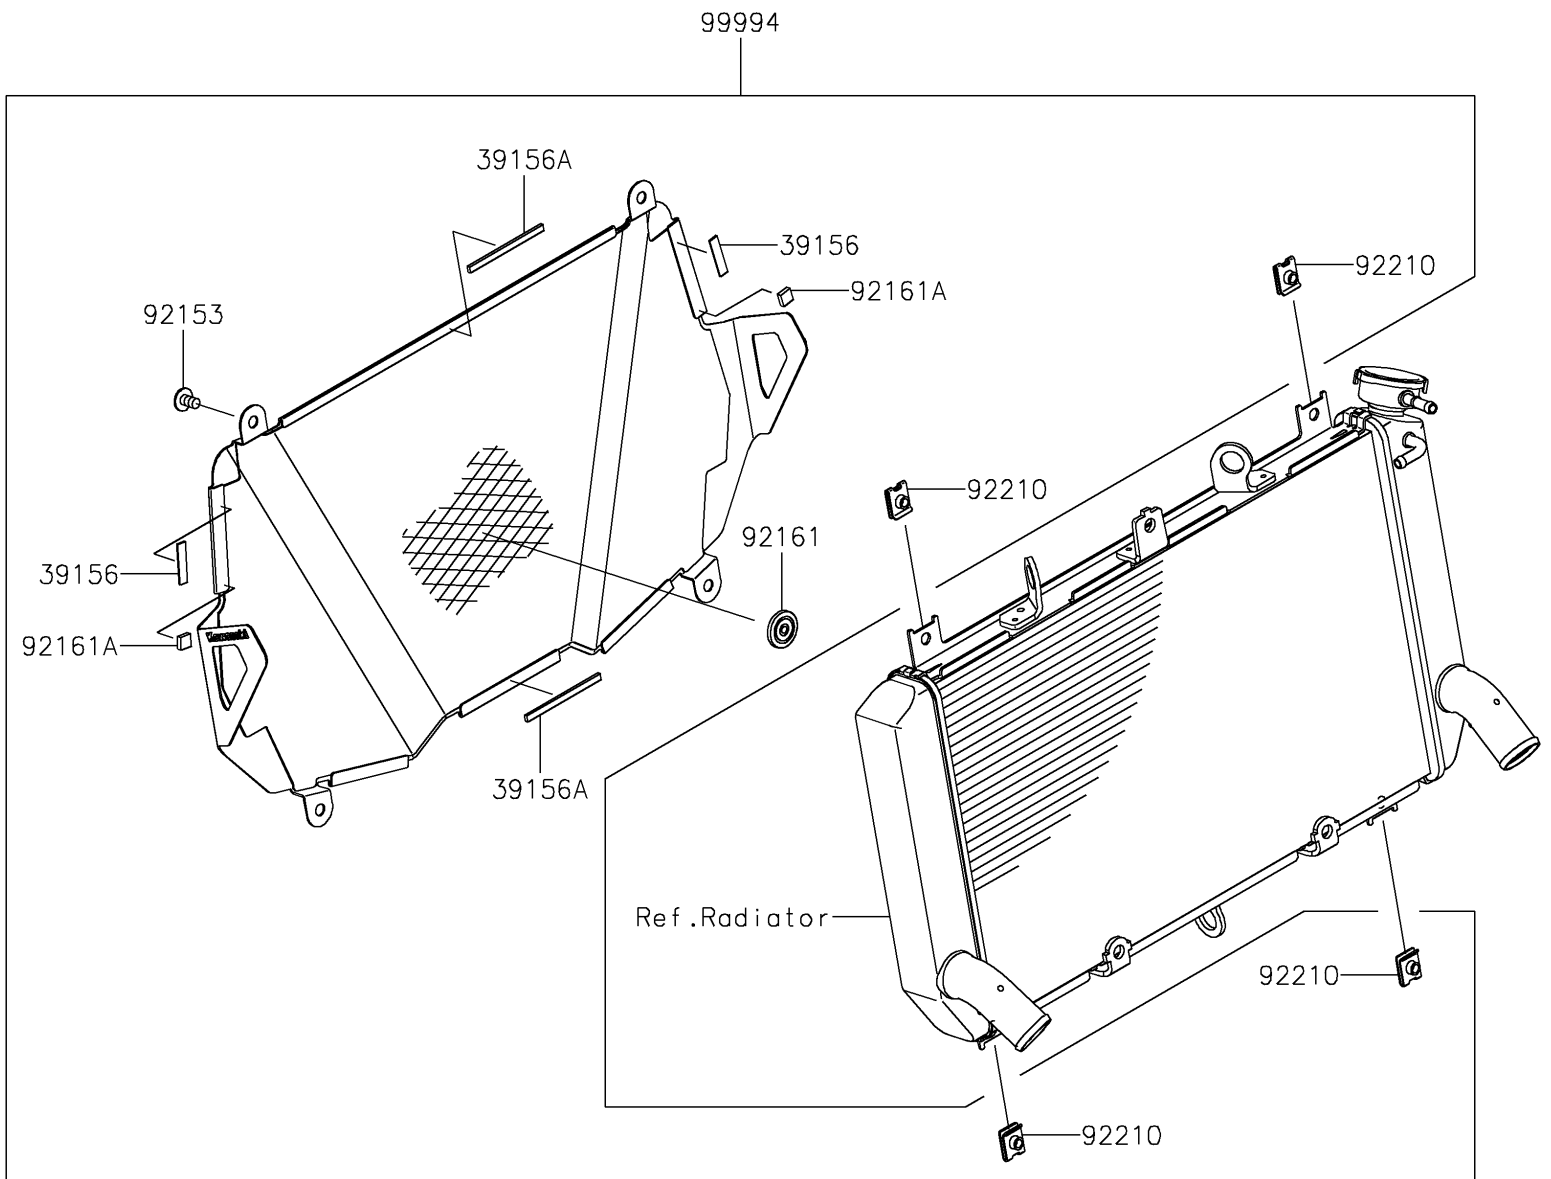

2018 Z900 PARTS DIAGRAM

Accessory(Radiator Screen)

F2910A

2018 Z900 PARTS LIST

Accessory(Radiator Screen)

ITEM NAME	PART NUMBER	QUANTITY
PAD,6X25X1 (Ref # 39156)	39156-2167	1
PAD,4X60X2 (Ref # 39156A)	39156-2189	1
BOLT,SOCKET,6X10 (Ref # 92153)	92153-1527	1
DAMPER,8X22X10 (Ref # 92161)	92161-1685	1
DAMPER (Ref # 92161A)	92161-1976	1
NUT (Ref # 92210)	92210-1518	1
KIT-ACCESSORY,SE RAD. SCREEN (Ref # 99994)	99994-0871	1