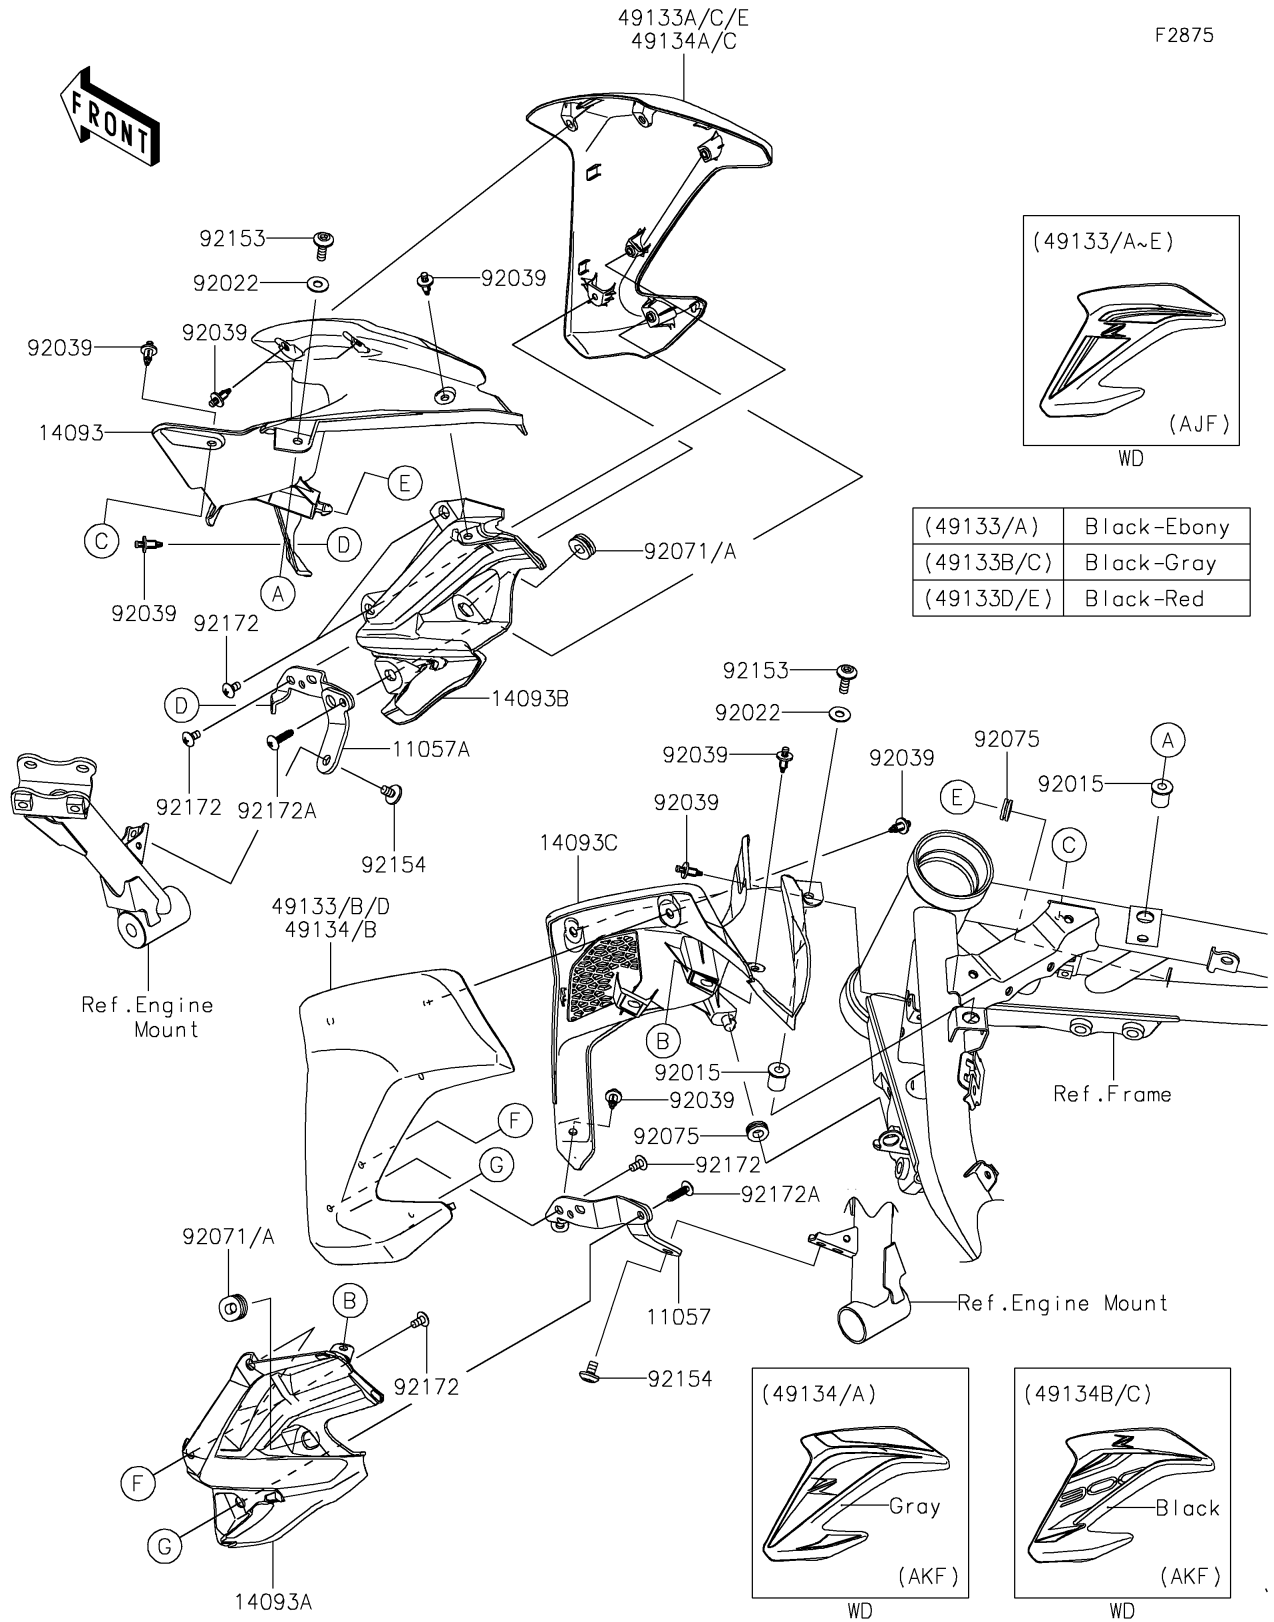

2018 Z900 PARTS DIAGRAM

Shroud

2018 Z900 PARTS LIST

Shroud

ITEM NAME	PART NUMBER	QUANTITY
BRACKET,SHROUD,LH (Ref # 11057)	11057-0254	1
BRACKET,SHROUD,RH (Ref # 11057A)	11057-0255	1
COVER,INNER,RH,FR (Ref # 14093)	14093-0506	1
COVER,INNER,LH,RR (Ref # 14093A)	14093-0507	1
COVER,INNER,RH,RR (Ref # 14093B)	14093-0508	1
COVER,INNER,LH,FR (Ref # 14093C)	14093-0638	1
SHROUD,LH,M.S.BLACK (Ref # 49133)	49133-5392-660	1
SHROUD,RH,M.S.BLACK (Ref # 49133A)	49133-5393-660	1
SHROUD,LH,M.S.BLACK (Ref # 49133B)	49133-5396-660	1
SHROUD,RH,M.S.BLACK (Ref # 49133C)	49133-5397-660	1
SHROUD,LH,M.S.BLACK (Ref # 49133D)	49133-5398-660	1
SHROUD,RH,M.S.BLACK (Ref # 49133E)	49133-5399-660	1
NUT (Ref # 92015)	92015-1700	1
WASHER,6.5X16X1.0 (Ref # 92022)	92022-1654	1
RIVET (Ref # 92039)	92039-0068	1
GROMMET,11X23X7 (Ref # 92071)	92071-0762	1
DAMPER (Ref # 92075)	92075-161	1
BOLT,6X18 (Ref # 92153)	92153-0816	1
BOLT,SOCKET,6X10 (Ref # 92154)	92154-2667	1
SCREW,5X10 (Ref # 92172)	92172-0864	1
SCREW,TAPPING,5X20 (Ref # 92172A)	92172-1159	1