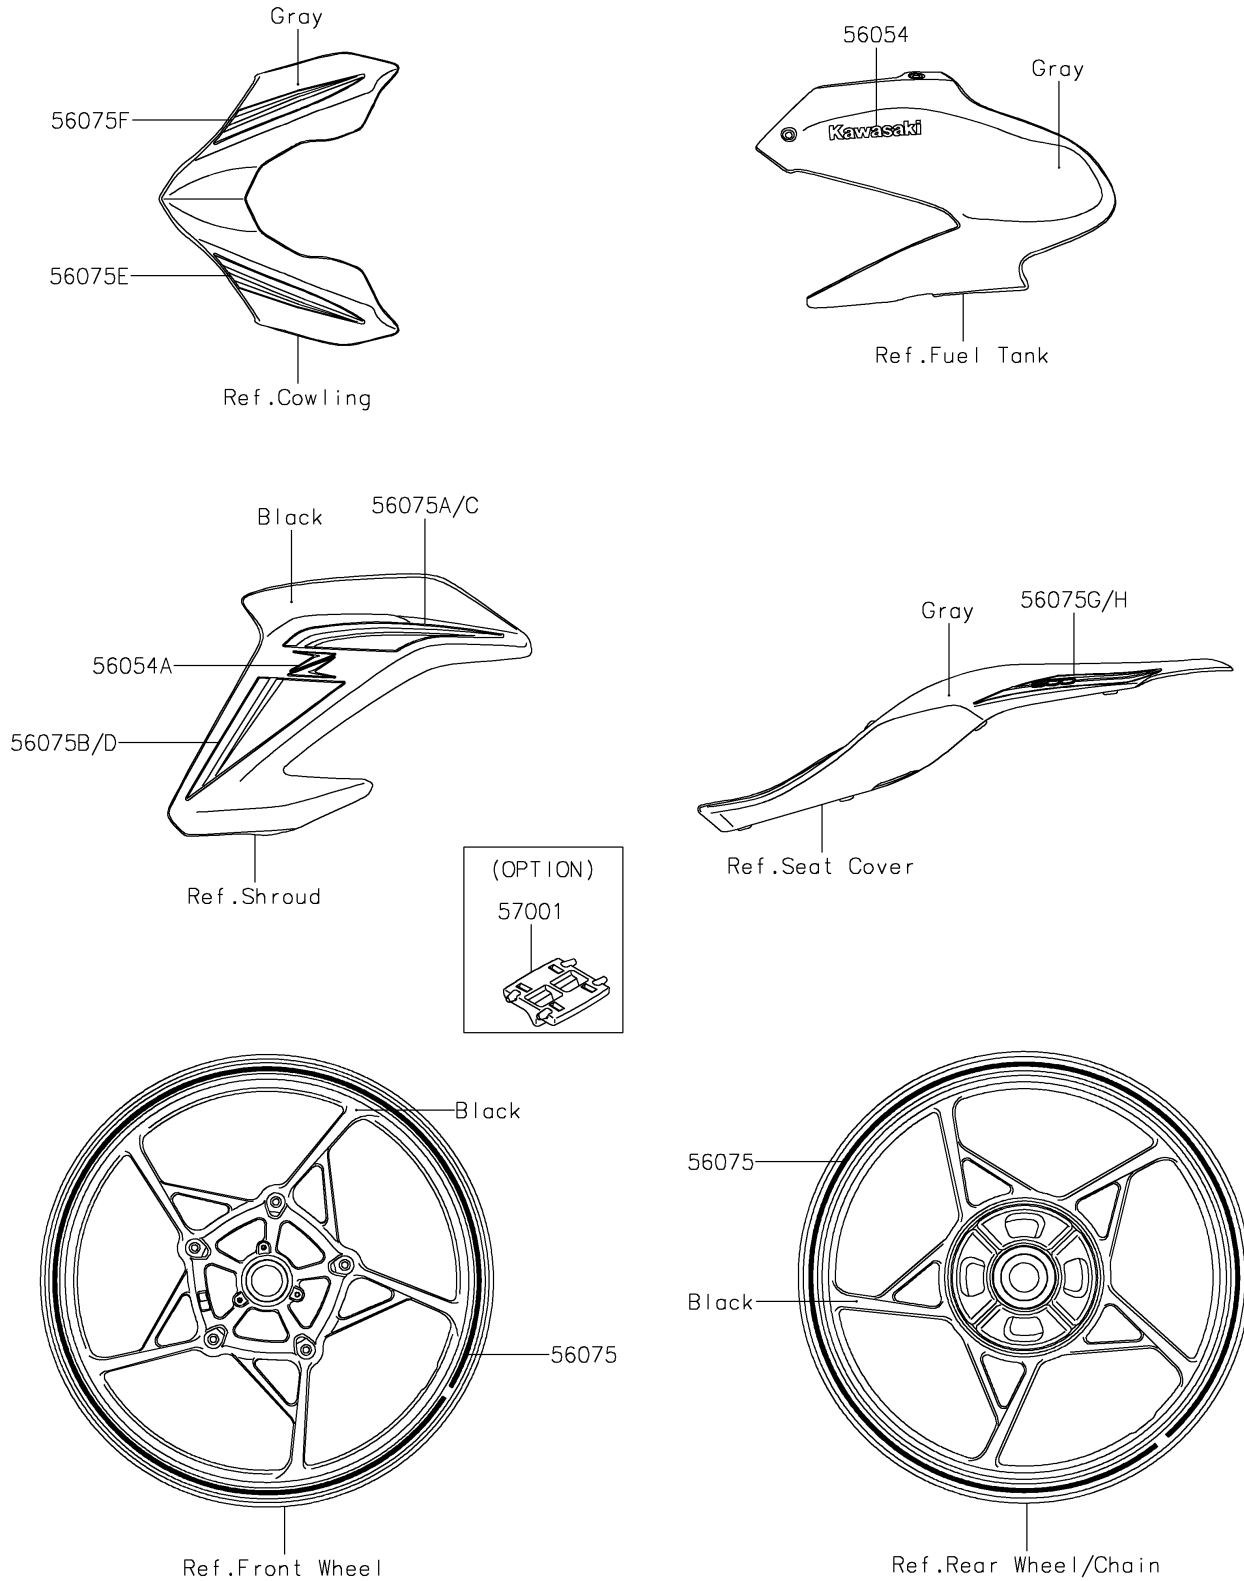

2018 Z900 PARTS DIAGRAM

Decals(Gray)(AJF)(CA)

F2861B

2018 Z900 PARTS LIST

Decals(Gray)(AJF)(CA)

ITEM NAME	PART NUMBER	QUANTITY
MARK,KAWASAKI (Ref # 56054)	56054-1356	1
MARK,SHROUD,Z,3D (Ref # 56054A)	56054-2369	1
PATTERN,WHEEL,GRN,4X1353 (Ref # 56075)	56075-2279	1
PATTERN,SHROUD,LH,UPP (Ref # 56075A)	56075-2584	1
PATTERN,SHROUD,LH,LWR (Ref # 56075B)	56075-2585	1
PATTERN,SHROUD,RH,UPP (Ref # 56075C)	56075-2586	1
PATTERN,SHROUD,RH,LWR (Ref # 56075D)	56075-2587	1
PATTERN,UPP COWL.,LH (Ref # 56075E)	56075-2588	1
PATTERN,UPP COWL.,RH (Ref # 56075F)	56075-2589	1
PATTERN,TAIL COVER,LH (Ref # 56075G)	56075-2590	1
PATTERN,TAIL COVER,RH (Ref # 56075H)	56075-2591	1
RIM STRIPE APPLICATOR (Ref # 57001)	57001-1752	1