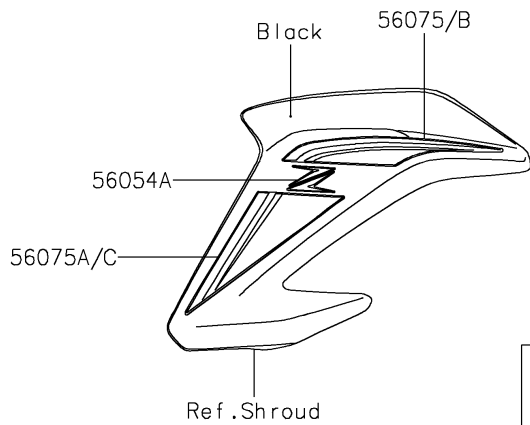

2018 Z900 PARTS DIAGRAM

Decals(Ebony)(AJF)

F2861A

2018 Z900 PARTS LIST

Decals(Ebony)(AJF)

ITEM NAME	PART NUMBER	QUANTITY
MARK,KAWASAKI (Ref # 56054)	56054-1356	1
MARK,SHROUD,Z,3D (Ref # 56054A)	56054-2369	1
PATTERN,WHEEL,RED (Ref # 56069)	56069-0301	1
PATTERN,SHROUD,LH,UPP (Ref # 56075)	56075-3799	1
PATTERN,SHROUD,LH,LWR (Ref # 56075A)	56075-3800	1
PATTERN,SHROUD,RH,UPP (Ref # 56075B)	56075-3801	1
PATTERN,SHROUD,RH,LWR (Ref # 56075C)	56075-3802	1
PATTERN,UPP COWL.,LH (Ref # 56075D)	56075-3803	1
PATTERN,UPP COWL.,RH (Ref # 56075E)	56075-3804	1
PATTERN,TAIL COVER,LH (Ref # 56075F)	56075-3805	1
PATTERN,TAIL COVER,RH (Ref # 56075G)	56075-3806	1
RIM STRIPE APPLICATOR (Ref # 57001)	57001-1752	1