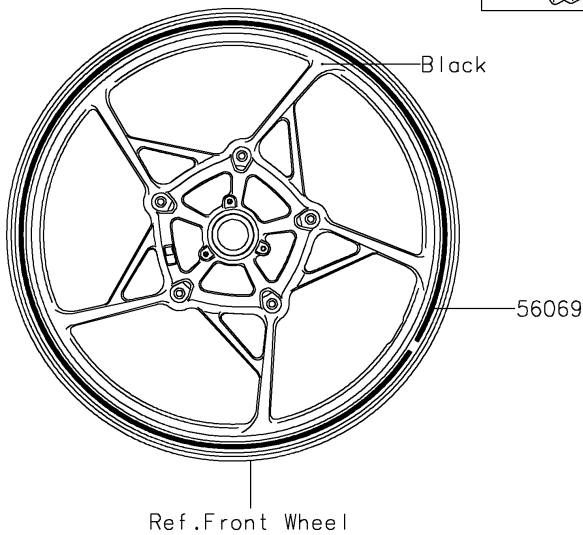

2018 Z900 PARTS DIAGRAM

Decals(Ebony)(AJF)

F2861A

2018 Z900 PARTS LIST

Decals(Ebony)(AJF)

ITEM NAME	PART NUMBER	QUANTITY
MARK,KAWASAKI (Ref # 56054)	56054-1356	1
MARK,SHROUD,Z,3D (Ref # 56054A)	56054-2369	1
PATTERN,WHEEL,RED (Ref # 56069)	56069-0301	1
PATTERN,SHROUD,LH,UPP (Ref # 56075)	56075-3799	1
PATTERN,SHROUD,LH,LWR (Ref # 56075A)	56075-3800	1
PATTERN,SHROUD,RH,UPP (Ref # 56075B)	56075-3801	1
PATTERN,SHROUD,RH,LWR (Ref # 56075C)	56075-3802	1
PATTERN,UPP COWL.,LH (Ref # 56075D)	56075-3803	1
PATTERN,UPP COWL.,RH (Ref # 56075E)	56075-3804	1
PATTERN,TAIL COVER,LH (Ref # 56075F)	56075-3805	1
PATTERN,TAIL COVER,RH (Ref # 56075G)	56075-3806	1
RIM STRIPE APPLICATOR (Ref # 57001)	57001-1752	1