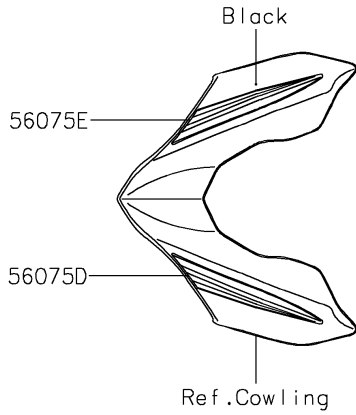

2018 Z900 PARTS DIAGRAM

Decals(Ebony)(AJF)

F2861A

2018 Z900 PARTS LIST

Decals(Ebony)(AJF)

ITEM NAME	PART NUMBER	QUANTITY
MARK,KAWASAKI (Ref # 56054)	56054-1356	1
MARK,SHROUD,Z,3D (Ref # 56054A)	56054-2369	1
PATTERN,WHEEL,RED (Ref # 56069)	56069-0301	1
PATTERN,SHROUD,LH,UPP (Ref # 56075)	56075-3799	1
PATTERN,SHROUD,LH,LWR (Ref # 56075A)	56075-3800	1
PATTERN,SHROUD,RH,UPP (Ref # 56075B)	56075-3801	1
PATTERN,SHROUD,RH,LWR (Ref # 56075C)	56075-3802	1
PATTERN,UPP COWL.,LH (Ref # 56075D)	56075-3803	1
PATTERN,UPP COWL.,RH (Ref # 56075E)	56075-3804	1
PATTERN,TAIL COVER,LH (Ref # 56075F)	56075-3805	1
PATTERN,TAIL COVER,RH (Ref # 56075G)	56075-3806	1
RIM STRIPE APPLICATOR (Ref # 57001)	57001-1752	1