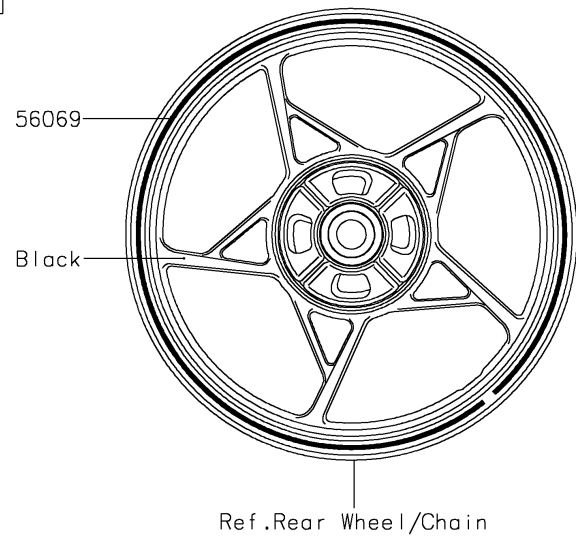

2018 Z900 PARTS DIAGRAM

Decals(Ebony)(AJF)

F2861A

2018 Z900 PARTS LIST

Decals(Ebony)(AJF)

ITEM NAME	PART NUMBER	QUANTITY
MARK,KAWASAKI (Ref # 56054)	56054-1356	1
MARK,SHROUD,Z,3D (Ref # 56054A)	56054-2369	1
PATTERN,WHEEL,RED (Ref # 56069)	56069-0301	1
PATTERN,SHROUD,LH,UPP (Ref # 56075)	56075-3799	1
PATTERN,SHROUD,LH,LWR (Ref # 56075A)	56075-3800	1
PATTERN,SHROUD,RH,UPP (Ref # 56075B)	56075-3801	1
PATTERN,SHROUD,RH,LWR (Ref # 56075C)	56075-3802	1
PATTERN,UPP COWL.,LH (Ref # 56075D)	56075-3803	1
PATTERN,UPP COWL.,RH (Ref # 56075E)	56075-3804	1
PATTERN,TAIL COVER,LH (Ref # 56075F)	56075-3805	1
PATTERN,TAIL COVER,RH (Ref # 56075G)	56075-3806	1
RIM STRIPE APPLICATOR (Ref # 57001)	57001-1752	1