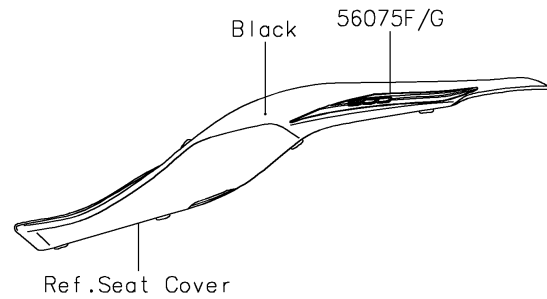

2018 Z900 PARTS DIAGRAM

Decals(Ebony)(AJF)

F2861A

2018 Z900 PARTS LIST

Decals(Ebony)(AJF)

ITEM NAME	PART NUMBER	QUANTITY
MARK,KAWASAKI (Ref # 56054)	56054-1356	1
MARK,SHROUD,Z,3D (Ref # 56054A)	56054-2369	1
PATTERN,WHEEL,RED (Ref # 56069)	56069-0301	1
PATTERN,SHROUD,LH,UPP (Ref # 56075)	56075-3799	1
PATTERN,SHROUD,LH,LWR (Ref # 56075A)	56075-3800	1
PATTERN,SHROUD,RH,UPP (Ref # 56075B)	56075-3801	1
PATTERN,SHROUD,RH,LWR (Ref # 56075C)	56075-3802	1
PATTERN,UPP COWL.,LH (Ref # 56075D)	56075-3803	1
PATTERN,UPP COWL.,RH (Ref # 56075E)	56075-3804	1
PATTERN,TAIL COVER,LH (Ref # 56075F)	56075-3805	1
PATTERN,TAIL COVER,RH (Ref # 56075G)	56075-3806	1
RIM STRIPE APPLICATOR (Ref # 57001)	57001-1752	1