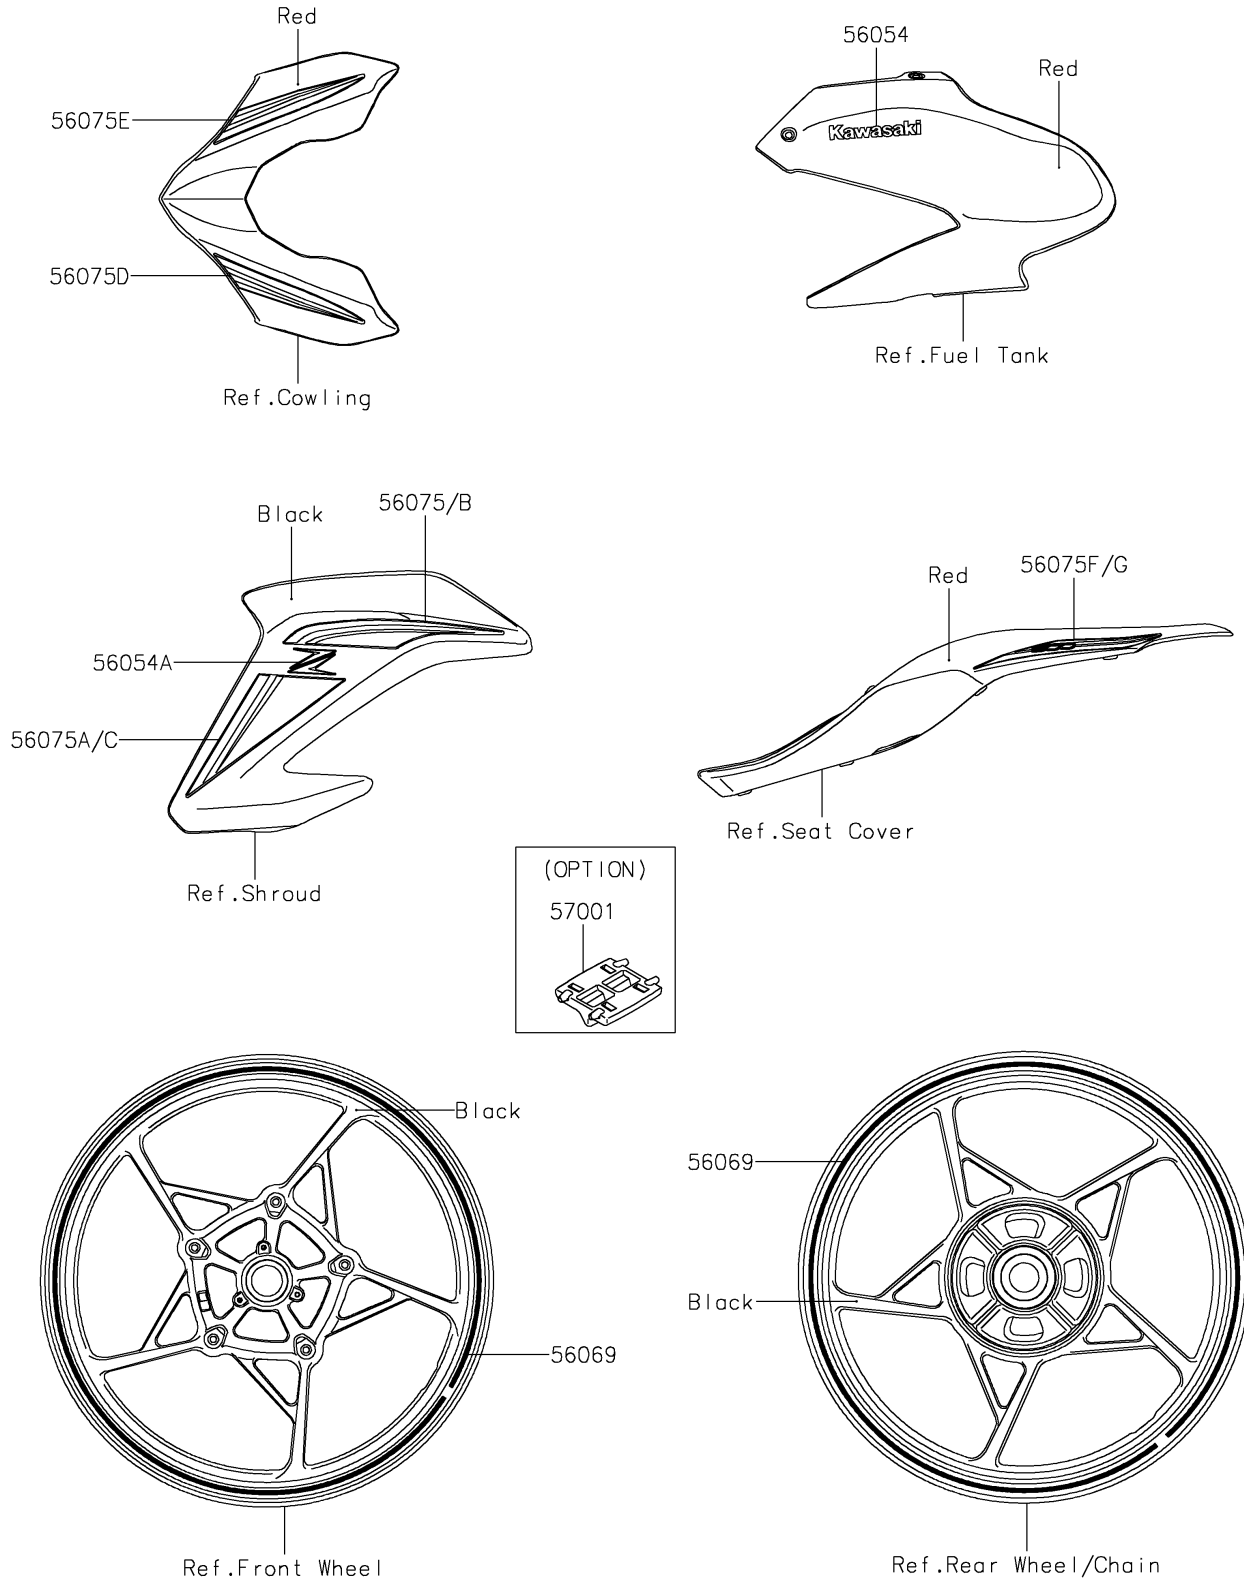

2018 Z900 PARTS DIAGRAM

Decals(Red)(AJF)

F2861

2018 Z900 PARTS LIST

Decals(Red)(AJF)

ITEM NAME	PART NUMBER	QUANTITY
MARK,KAWASAKI (Ref # 56054)	56054-1356	1
MARK,SHROUD,Z,3D (Ref # 56054A)	56054-2369	1
PATTERN,WHEEL,RED (Ref # 56069)	56069-0301	1
PATTERN,SHROUD,LH,UPP (Ref # 56075)	56075-3807	1
PATTERN,SHROUD,LH,LWR (Ref # 56075A)	56075-3808	1
PATTERN,SHROUD,RH,UPP (Ref # 56075B)	56075-3809	1
PATTERN,SHROUD,RH,LWR (Ref # 56075C)	56075-3810	1
PATTERN,UPP COWL.,LH (Ref # 56075D)	56075-3811	1
PATTERN,UPP COWL.,RH (Ref # 56075E)	56075-3812	1
PATTERN,TAIL COVER,LH (Ref # 56075F)	56075-3813	1
PATTERN,TAIL COVER,RH (Ref # 56075G)	56075-3814	1
RIM STRIPE APPLICATOR (Ref # 57001)	57001-1752	1