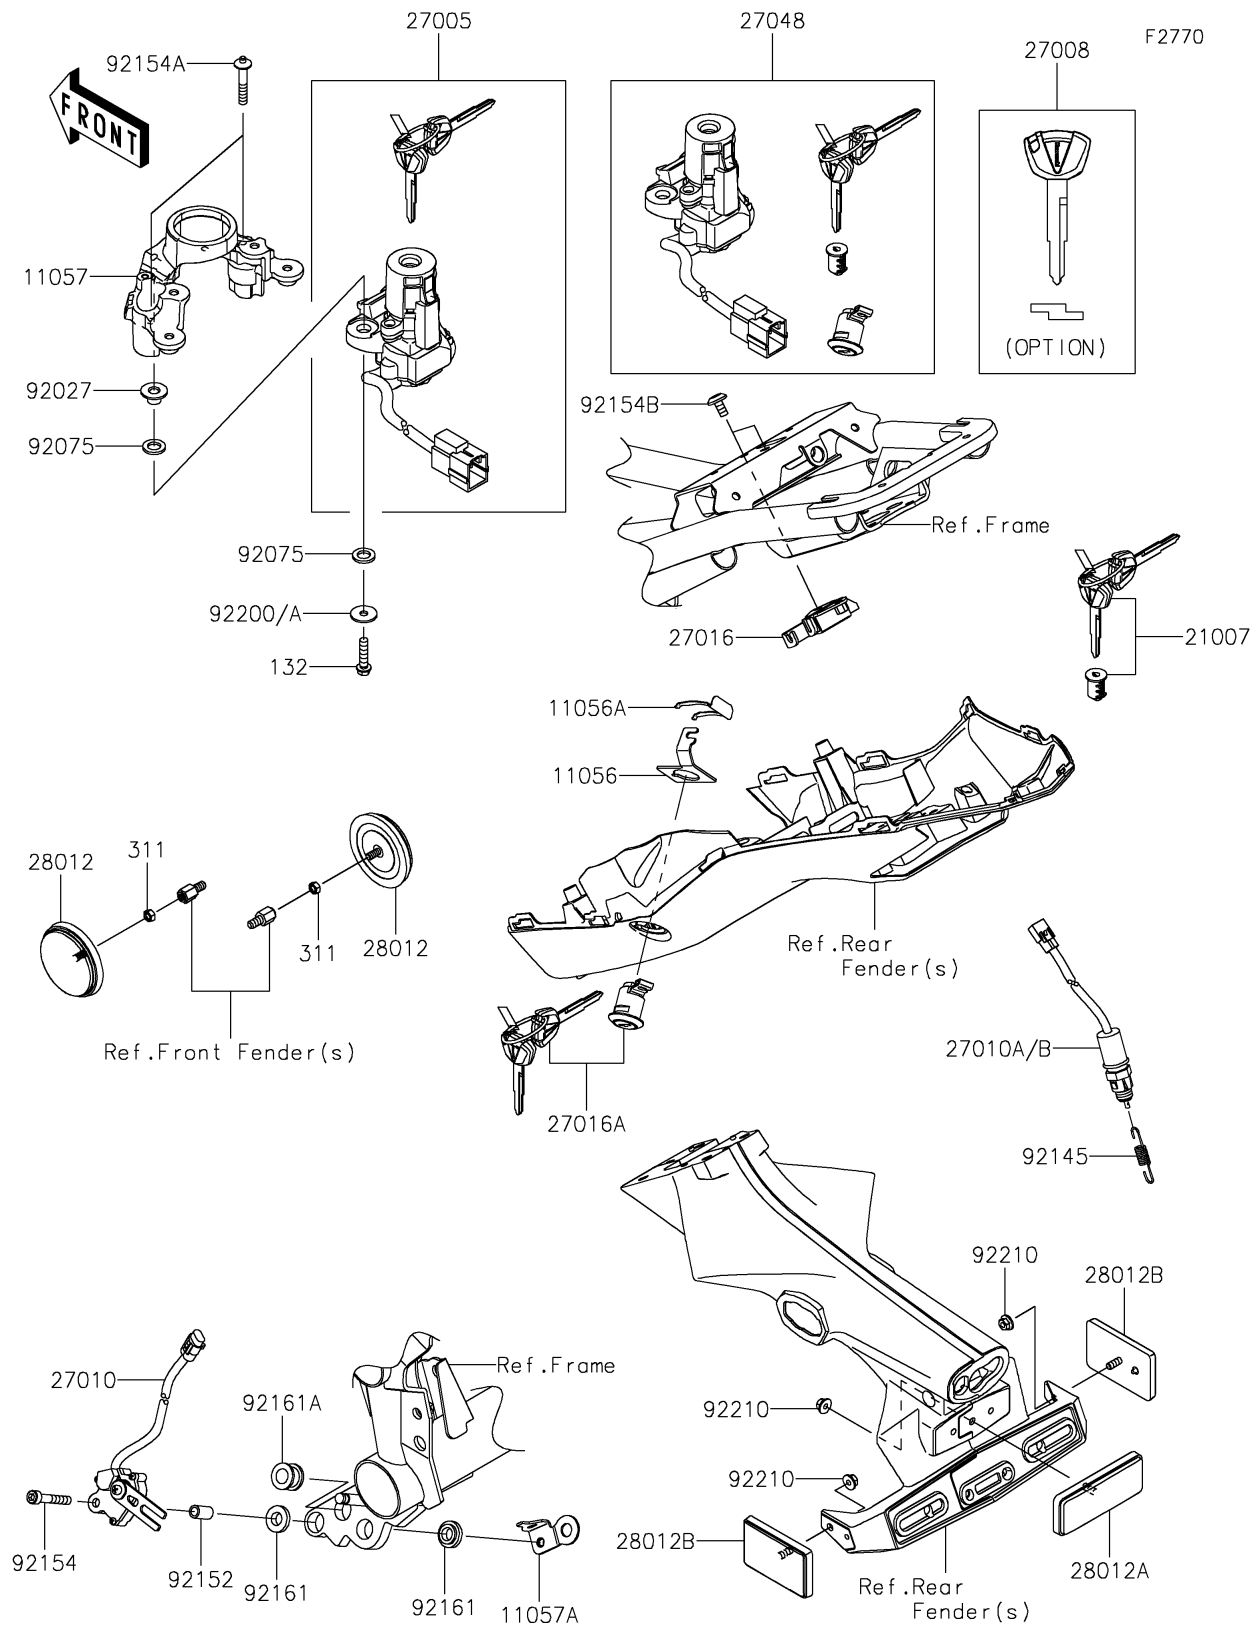

2018 Z900 PARTS DIAGRAM

Ignition Switch/Locks/Reflectors

2018 Z900 PARTS LIST

Ignition Switch/Locks/Reflectors

ITEM NAME	PART NUMBER	QUANTITY
BRACKET (Ref # 11056)	11056-0237	1
BRACKET,CLASP (Ref # 11056A)	11056-0238	1
BRACKET,IG. SWITCH (Ref # 11057)	11057-0251	1
BRACKET (Ref # 11057A)	11057-0319	1
BOLT-FLANGED-SMALL,6X25 (Ref # 132)	132BA0625	1
ROTOR,LOCK,TANK CAP (Ref # 21007)	21007-5077	1
SWITCH-ASSY-IGNITION (Ref # 27005)	27005-0613	1
KEY-LOCK,BLANK (Ref # 27008)	27008-0596	1
SWITCH,SIDE STAND (Ref # 27010)	27010-0722	1
SWITCH,REAR BRAKE (Ref # 27010A)	27010-0847	1
LOCK-ASSY,SEAT STRIKER (Ref # 27016)	27016-0008	1
LOCK-ASSY,SEAT (Ref # 27016A)	27016-5386	1
SWITCH-ASSY (Ref # 27048)	27048-5095	1
REFLECTOR-REFLEX,FR,SIDE (Ref # 28012)	28012-0001	1
REFLECTOR-REFLEX (Ref # 28012A)	28012-1077	1
REFLECTOR-REFLEX (Ref # 28012B)	28012-1088	1
NUT-HEX,5MM (Ref # 311)	311AB0500	1
COLLAR,L=9.6 (Ref # 92027)	92027-1045	1
DAMPER (Ref # 92075)	92075-1564	1
SPRING,REAR BRAKE (Ref # 92145)	92145-1870	1
COLLAR,6.5X9.5X17 (Ref # 92152)	92152-2274	1
BOLT,SOCKET,6X40 (Ref # 92154)	92154-0505	1
BOLT,E TYPE TORX,6X35 (Ref # 92154A)	92154-2207	1
BOLT,SOCKET,6X12 (Ref # 92154B)	92154-2355	1
DAMPER (Ref # 92161)	92161-0117	1
DAMPER (Ref # 92161A)	92161-0118	1
WASHER,6X20X1.6 (Ref # 92200A)	92200-0780	1
NUT,FLANGED,5MM (Ref # 92210)	92210-0007	1