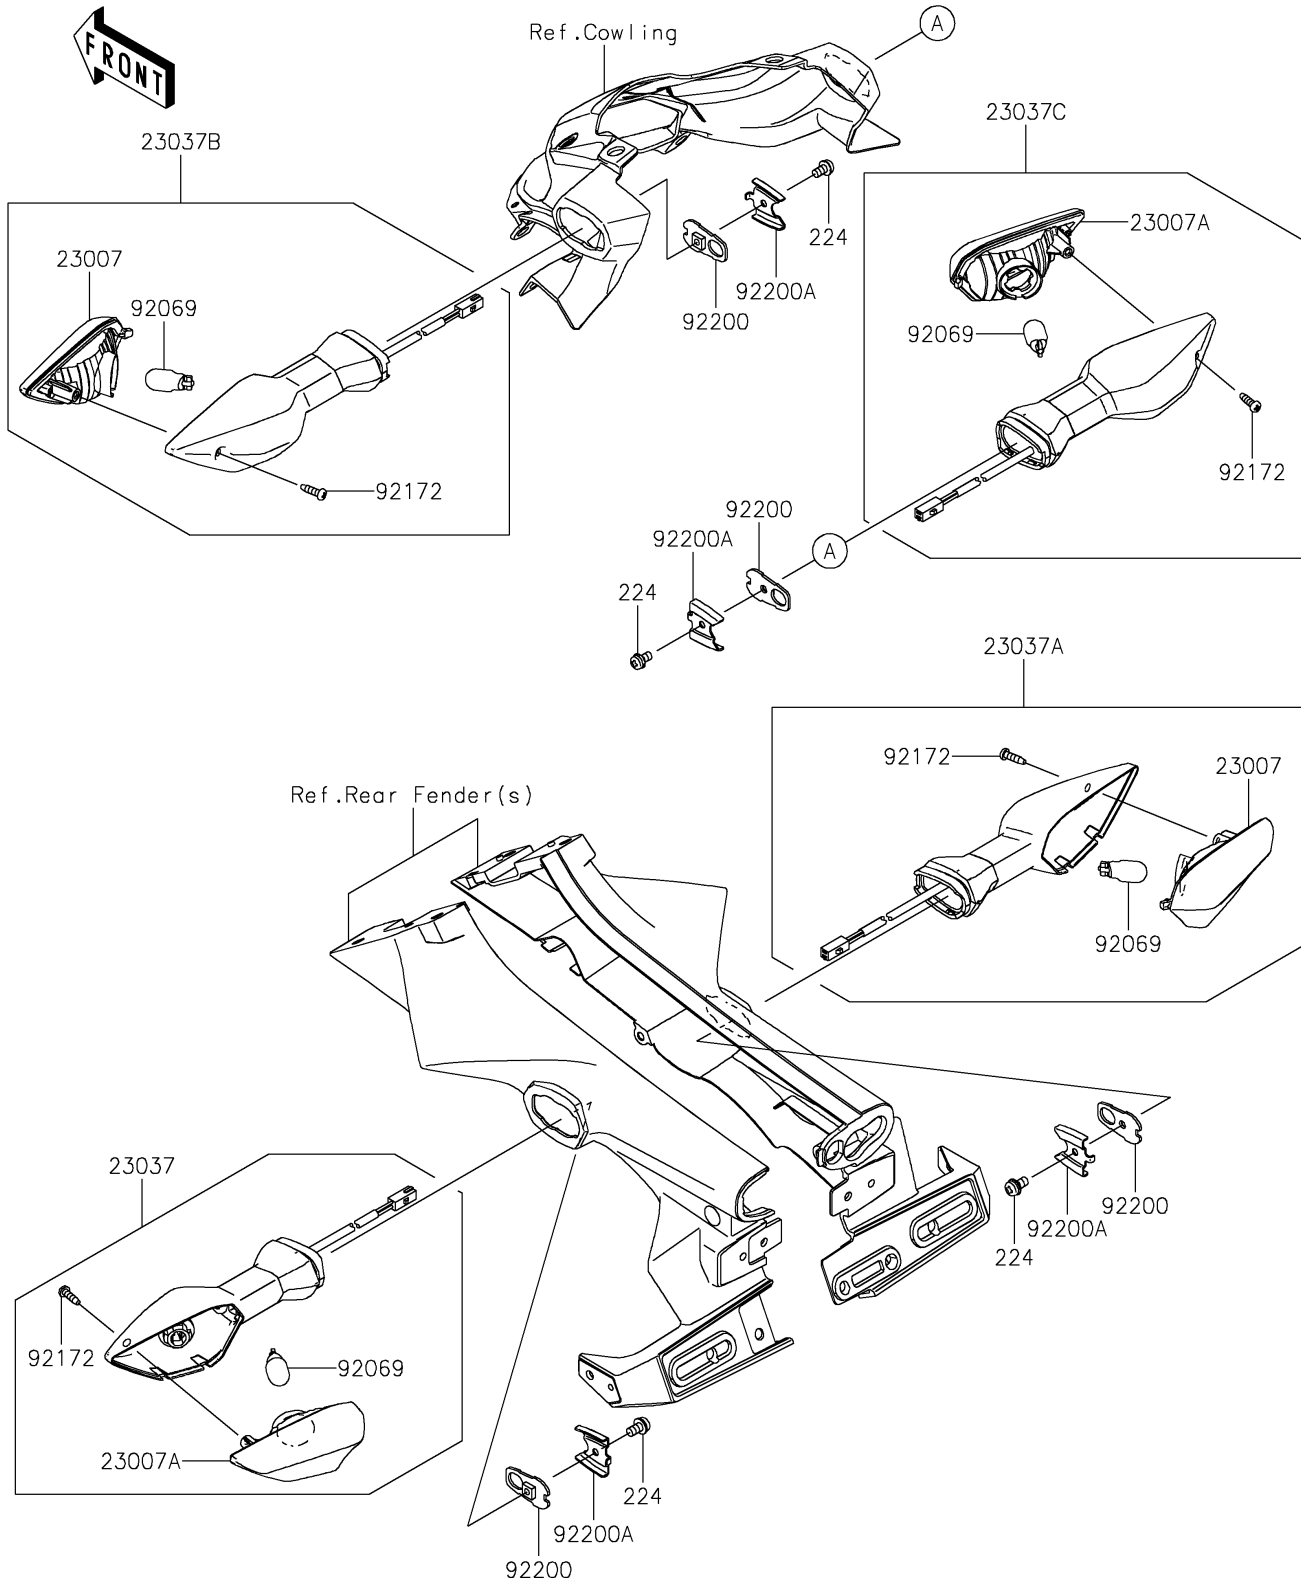

2018 Z900 PARTS DIAGRAM

Turn Signals

F2730

2018 Z900 PARTS LIST

Turn Signals

ITEM NAME	PART NUMBER	QUANTITY
SCREW-PAN-WP-CROS,4X8 (Ref # 224)	224AB0408	1
LENS-COMP (Ref # 23007)	23007-0205	1
LENS-COMP (Ref # 23007A)	23007-0206	1
LAMP-ASSY-SIGNAL,RR,LH (Ref # 23037)	23037-0342	1
LAMP-ASSY-SIGNAL,RR,RH (Ref # 23037A)	23037-0343	1
LAMP-ASSY-SIGNAL,FR,LH (Ref # 23037B)	23037-0350	1
LAMP-ASSY-SIGNAL,FR,RH (Ref # 23037C)	23037-0351	1
BULB,12V 10W (Ref # 92069)	92069-0090	1
SCREW,4X14 (Ref # 92172)	92172-1117	1
WASHER,NUT 4MM (Ref # 92200)	92200-0854	1
WASHER (Ref # 92200A)	92200-0855	1