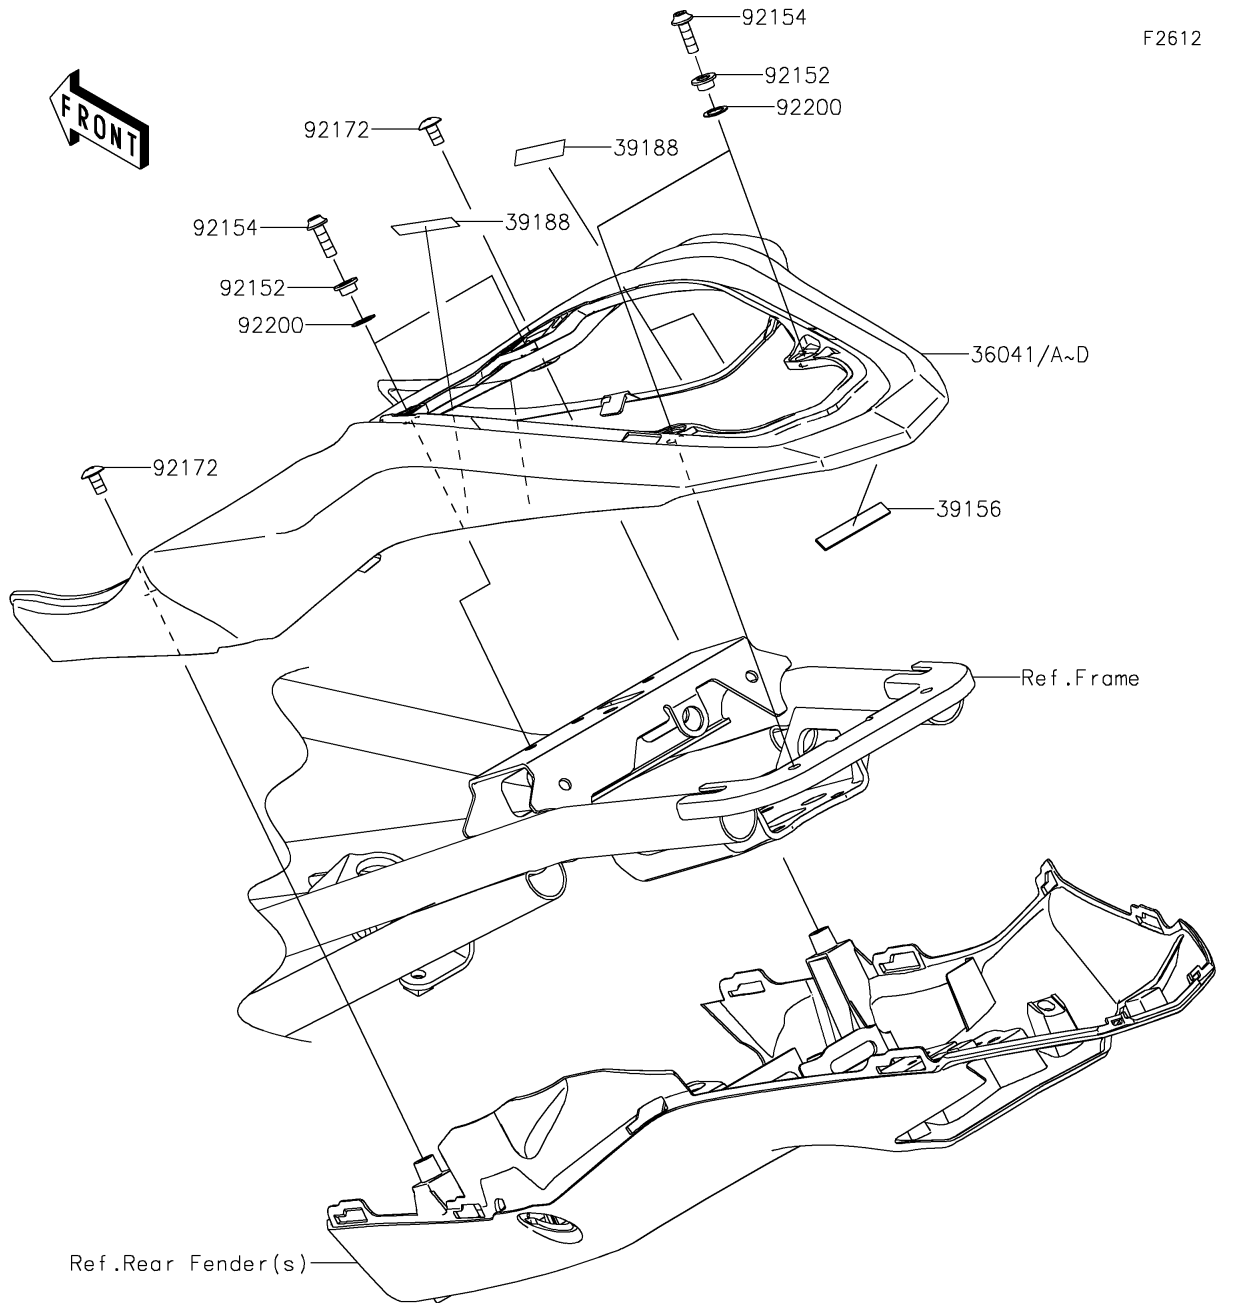

2018 Z900 PARTS DIAGRAM

Seat Cover

(36041/A~C)

WOD

(36041D)

(AKF)

WD

2018 Z900 PARTS LIST

Seat Cover

ITEM NAME	PART NUMBER	QUANTITY
COVER-TAIL,P.M.GRAY,WOD (Ref # 36041A)	36041-5264-36P	1
COVER-TAIL,M.S.BLACK,WOD (Ref # 36041B)	36041-5264-660	1
COVER-TAIL,C.P.RED,WOD (Ref # 36041C)	36041-5264-A5	1
PAD,7X44X1 (Ref # 39156)	39156-2181	1
TAPE,8X35 (Ref # 39188)	39188-0564	1
COLLAR,5.6X8X5 (Ref # 92152)	92152-2339	1
BOLT,SOCKET,5X16 (Ref # 92154)	92154-0209	1
SCREW,5X10 (Ref # 92172)	92172-1194	1
WASHER,8.2X12X0.5 (Ref # 92200)	92200-1887	1