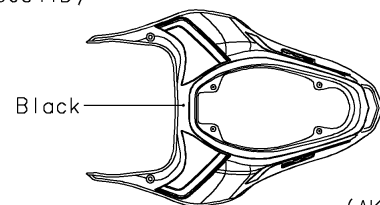

2018 Z900 PARTS DIAGRAM

Seat Cover

(36041/A~C)

WOD

(36041D)

(AKF)

WD

2018 Z900 PARTS LIST

Seat Cover

ITEM NAME	PART NUMBER	QUANTITY
COVER-TAIL,P.M.GRAY,WOD (Ref # 36041A)	36041-5264-36P	1
COVER-TAIL,M.S.BLACK,WOD (Ref # 36041B)	36041-5264-660	1
COVER-TAIL,C.P.RED,WOD (Ref # 36041C)	36041-5264-A5	1
PAD,7X44X1 (Ref # 39156)	39156-2181	1
TAPE,8X35 (Ref # 39188)	39188-0564	1
COLLAR,5.6X8X5 (Ref # 92152)	92152-2339	1
BOLT,SOCKET,5X16 (Ref # 92154)	92154-0209	1
SCREW,5X10 (Ref # 92172)	92172-1194	1
WASHER,8.2X12X0.5 (Ref # 92200)	92200-1887	1