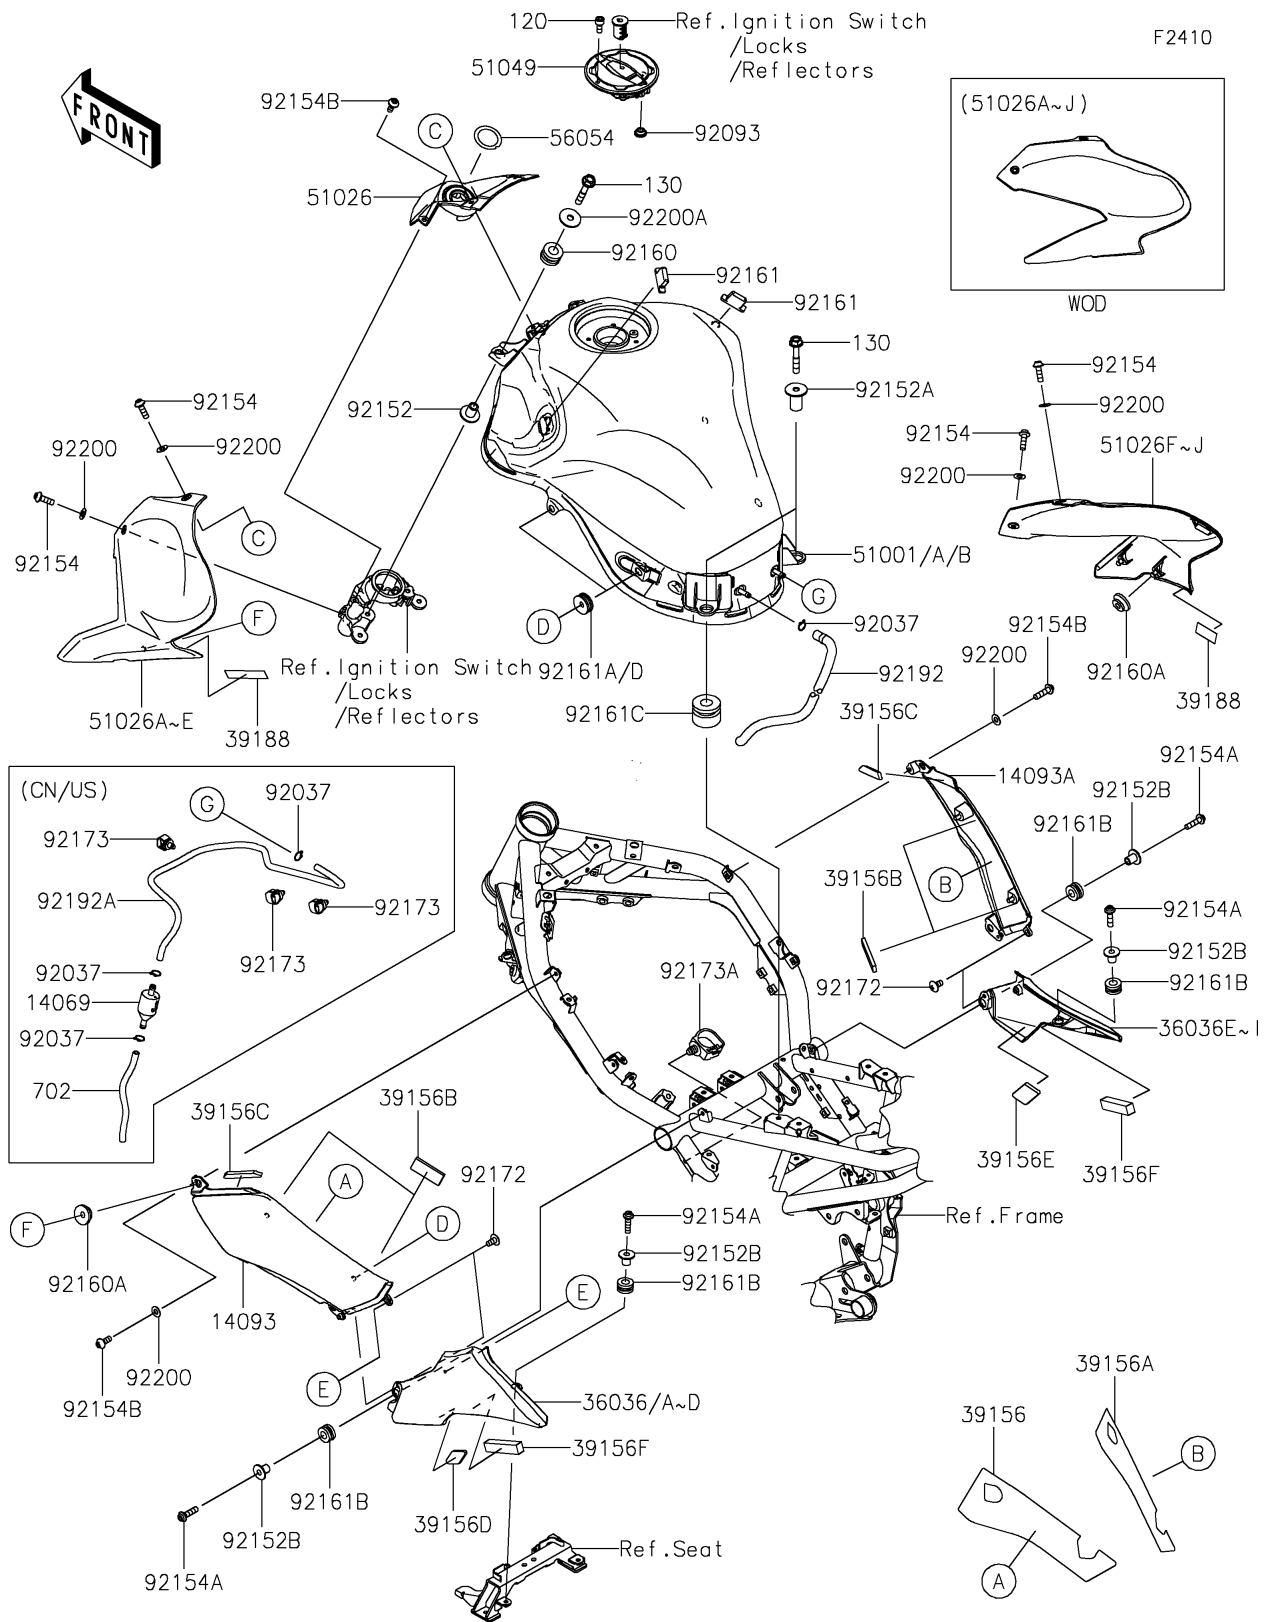

2018 Z900 PARTS DIAGRAM

Fuel Tank