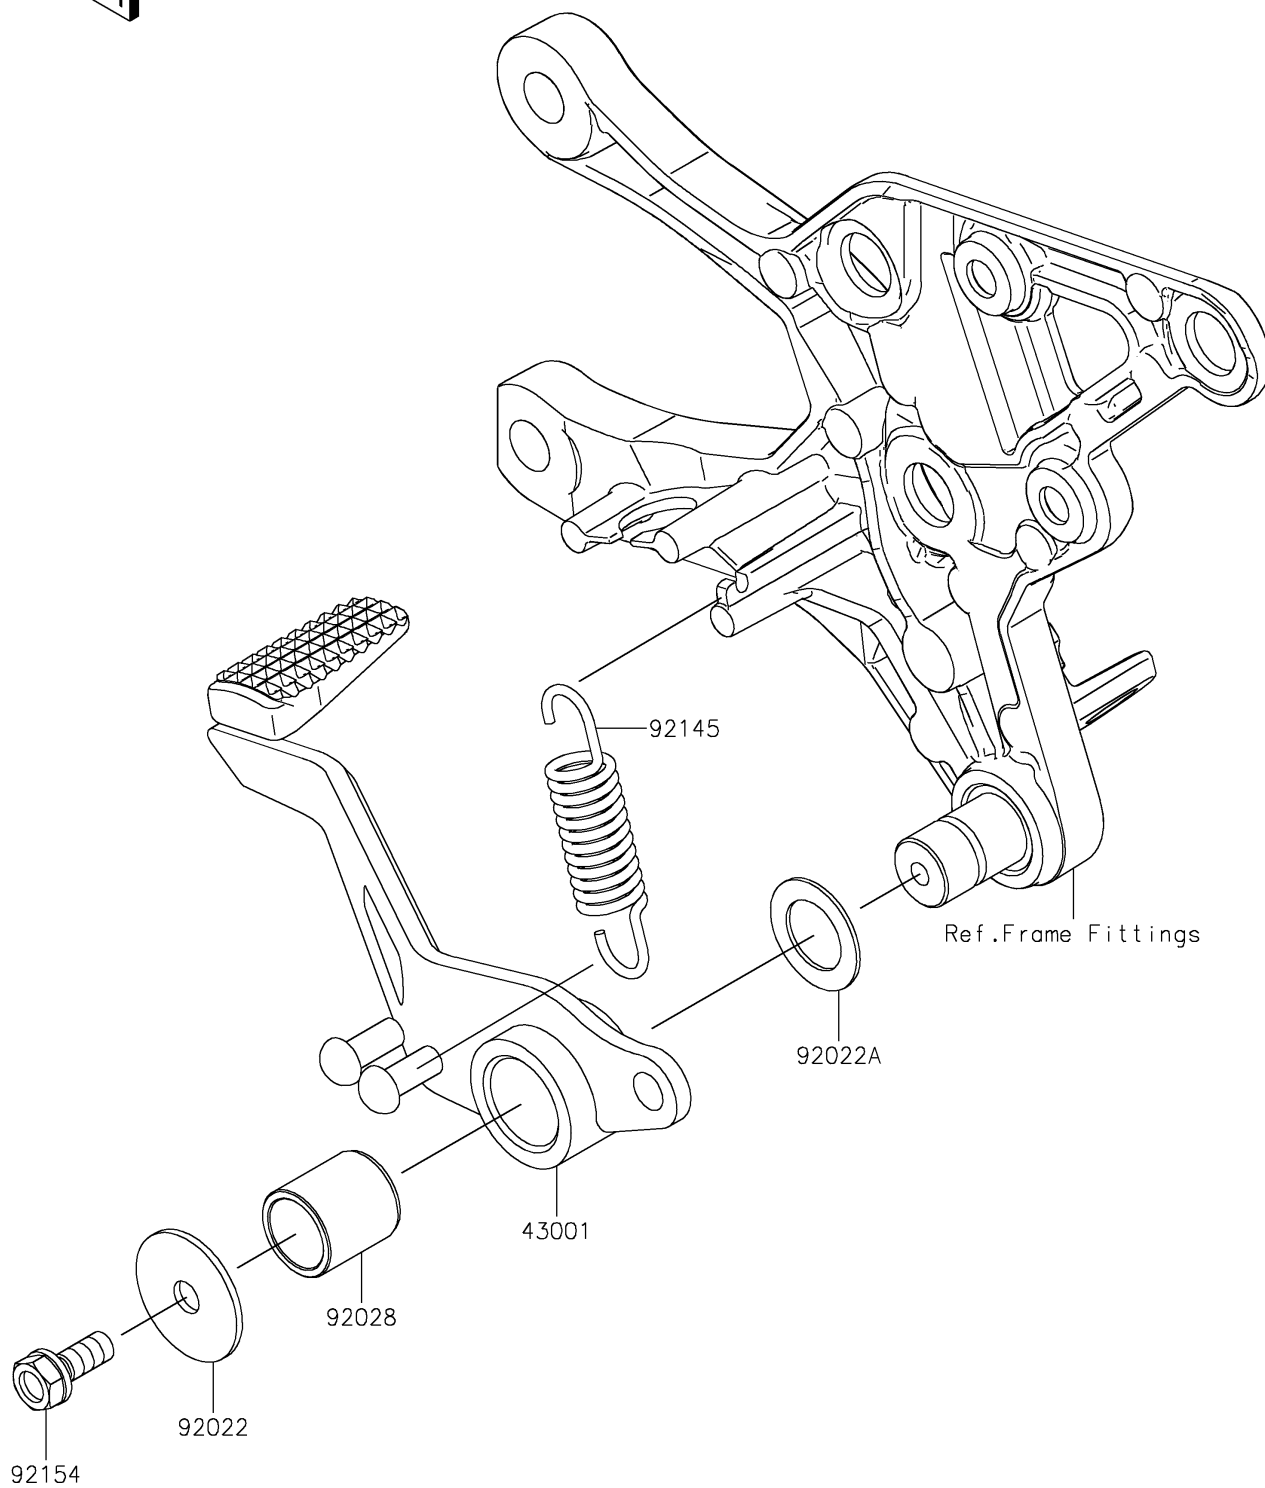

## 2018 Z900 PARTS DIAGRAM

Brake Pedal/Torque Link

F2260

## 2018 Z900 PARTS LIST

Brake Pedal/Torque Link

ITEM NAME	PART NUMBER	QUANTITY
LEVER-BRAKE (Ref # 43001)	43001-0749	1
WASHER,7X28X1.6 (Ref # 92022)	92022-1282	1
WASHER,15.3X24X1 (Ref # 92022A)	92022-326	1
BUSHING,BRAKE PEDAL (Ref # 92028)	92028-1282	1
SPRING,BRAKE PEDAL (Ref # 92145)	92145-0893	1
BOLT,UPSET-WS,6X16 (Ref # 92154)	92154-0935	1