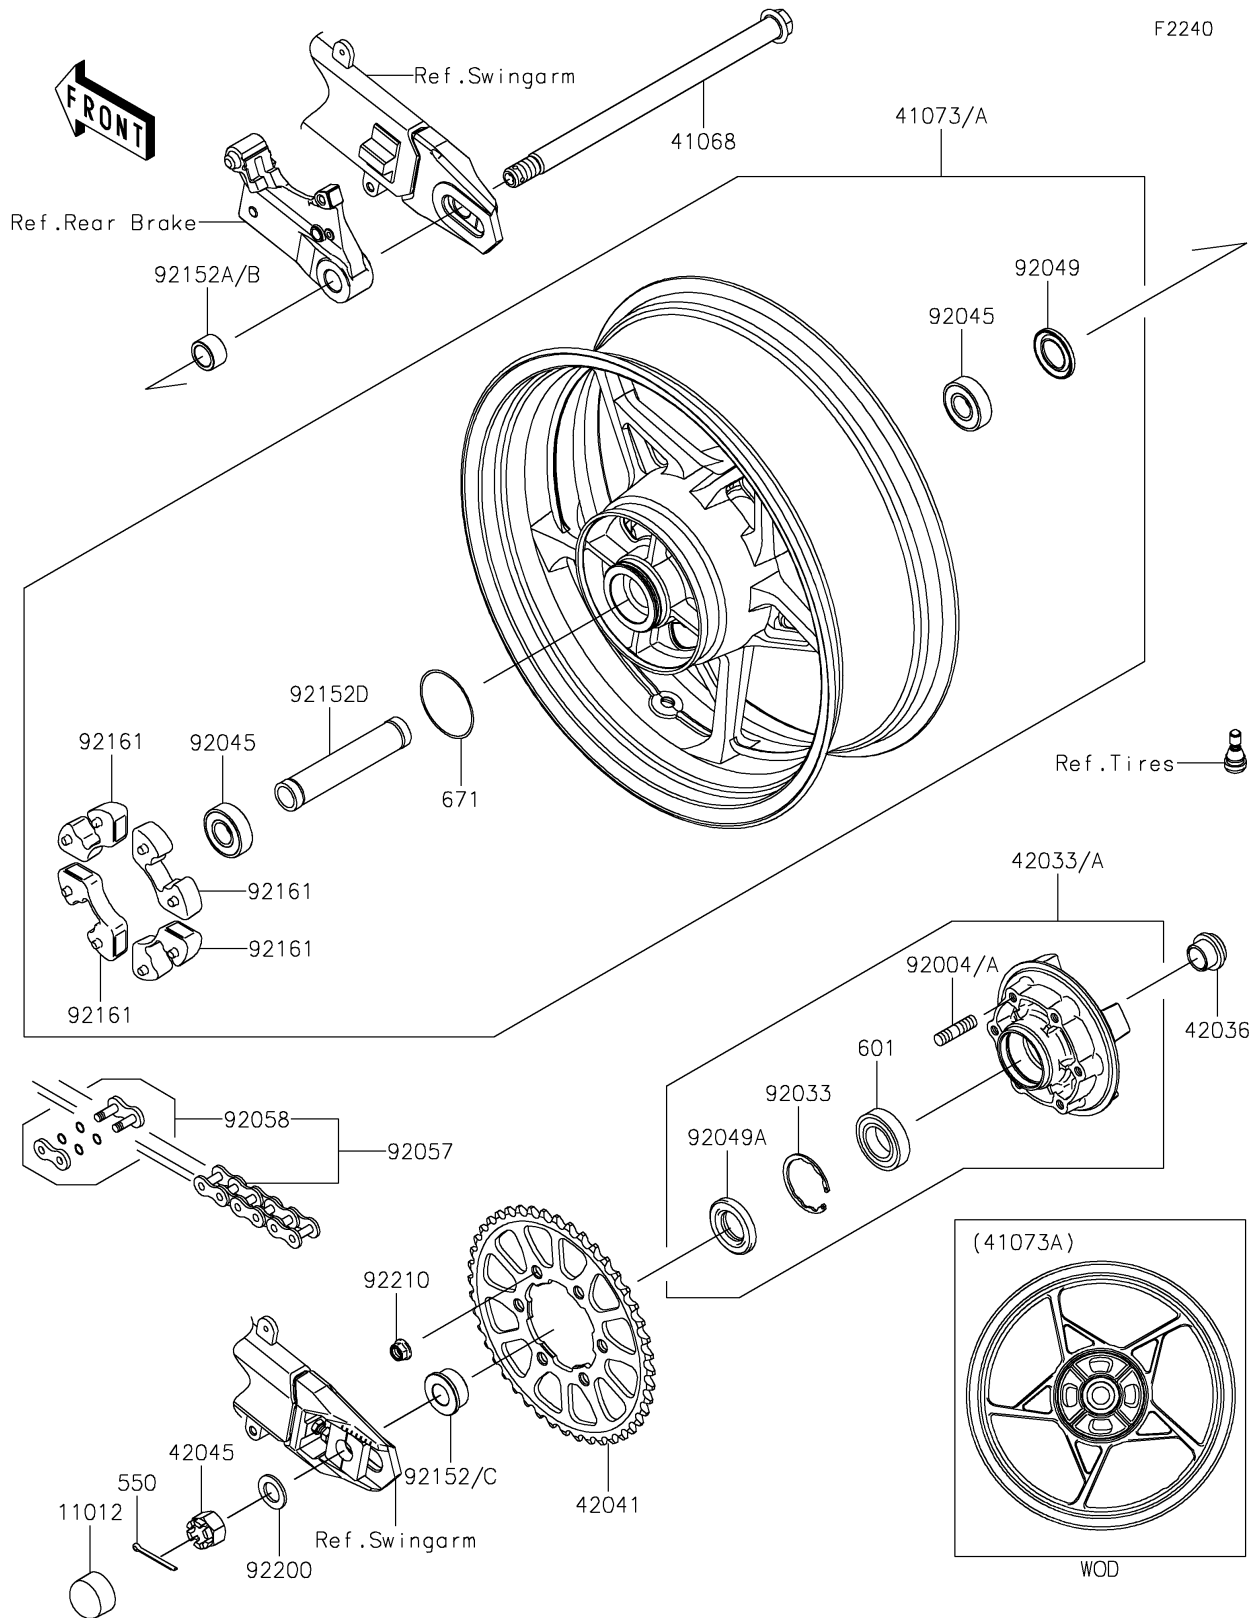

## 2018 Z900 PARTS DIAGRAM

Rear Wheel/Chain

## 2018 Z900 PARTS LIST

Rear Wheel/Chain

ITEM NAME	PART NUMBER	QUANTITY
CAP,AXLE NUT (Ref # 11012)	11012-1590	1
AXLE,RR,18X327.2 (Ref # 41068)	41068-0619	1
WHEEL-ASSY,RR,G.BLACK (Ref # 41073A)	41073-0706-QT	1
COUPLING-ASSY,RR HUB (Ref # 42033A)	42033-0570	1
SLEEVE,RR HUB,L=23 (Ref # 42036)	42036-1251	1
SPROCKET-HUB,44T (Ref # 42041)	42041-0158	1
NUT,CASTLE,18MM (Ref # 42045)	42045-018	1
PIN-COTTER,4.0X40 (Ref # 550)	550AA4040	1
BEARING-BALL (Ref # 601)	601B6205UU	1
O RING,60MM (Ref # 671)	671B2560	1
STUD,10X19 (Ref # 92004A)	92004-0048	1
RING-SNAP,52MM (Ref # 92033)	92033-1043	1
BEARING-BALL,20X47X14 (Ref # 92045)	92045-0821	1
SEAL-OIL,28 47 5 (Ref # 92049)	92049-0140	1
SEAL-OIL (Ref # 92049A)	92049-1287	1
CHAIN,DRIVE,EK525RMX3/3D,114L (Ref # 92057)	92057-0672	1
JOINT-CHAIN (Ref # 92058)	92058-0041	1
COLLAR,20X28X16.4 (Ref # 92152B)	92152-1583	1
COLLAR,20X35X18 (Ref # 92152C)	92152-1585	1
COLLAR,20.2X27.2X141.9 (Ref # 92152D)	92152-2250	1
DAMPER,SHOCK,RR HUB (Ref # 92161)	92161-0342	1
WASHER,19X32X2.6 (Ref # 92200)	92200-1489	1
NUT,LOCK,FLANGED,10MM (Ref # 92210)	92210-0276	1