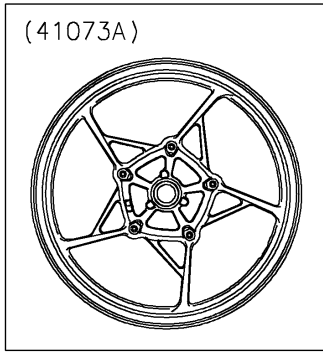

2018 Z900 PARTS DIAGRAM

Front Wheel

F2230

WOD

41068

92152A/B

41073/A

92045

92049

92045

92152

92049

92152A/B

Ref. Tires

2018 Z900 PARTS LIST

Front Wheel

ITEM NAME	PART NUMBER	QUANTITY
AXLE,FR,20X199 (Ref # 41068)	41068-0618	1
WHEEL-ASSY,FR,G.BLACK (Ref # 41073A)	41073-0714-QT	1
BEARING-BALL,20X42X12 (Ref # 92045)	92045-0820	1
SEAL-OIL,BJN30427 (Ref # 92049)	92049-0130	1
COLLAR,20.2X27.2X115 (Ref # 92152)	92152-2227	1
COLLAR,20X30X10.5 (Ref # 92152A)	92152-2249	1