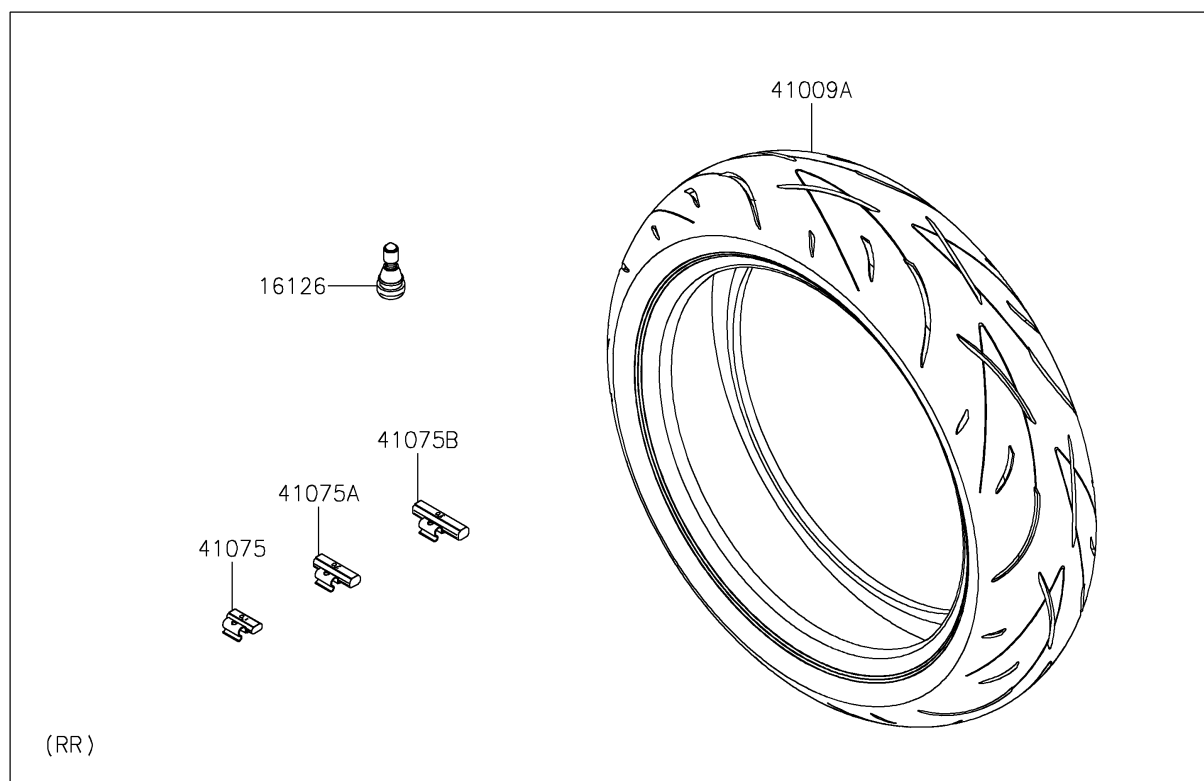

2018 Z900 PARTS DIAGRAM

Tires

F2210

2018 Z900 PARTS LIST

Tires

ITEM NAME	PART NUMBER	QUANTITY
VALVE,TIRE (Ref # 16126)	16126-1140	1
TIRE,FR,120/70ZR17(58W),D214F (Ref # 41009)	41009-0694	1
TIRE,RR,180/55ZR17(73W),D214 (Ref # 41009A)	41009-0695	1
BALANCER-WHEEL,10G,SILVER (Ref # 41075)	41075-0007	1
BALANCER-WHEEL,20G,SILVER (Ref # 41075A)	41075-0008	1
BALANCER-WHEEL,30G,SILVER (Ref # 41075B)	41075-0009	1