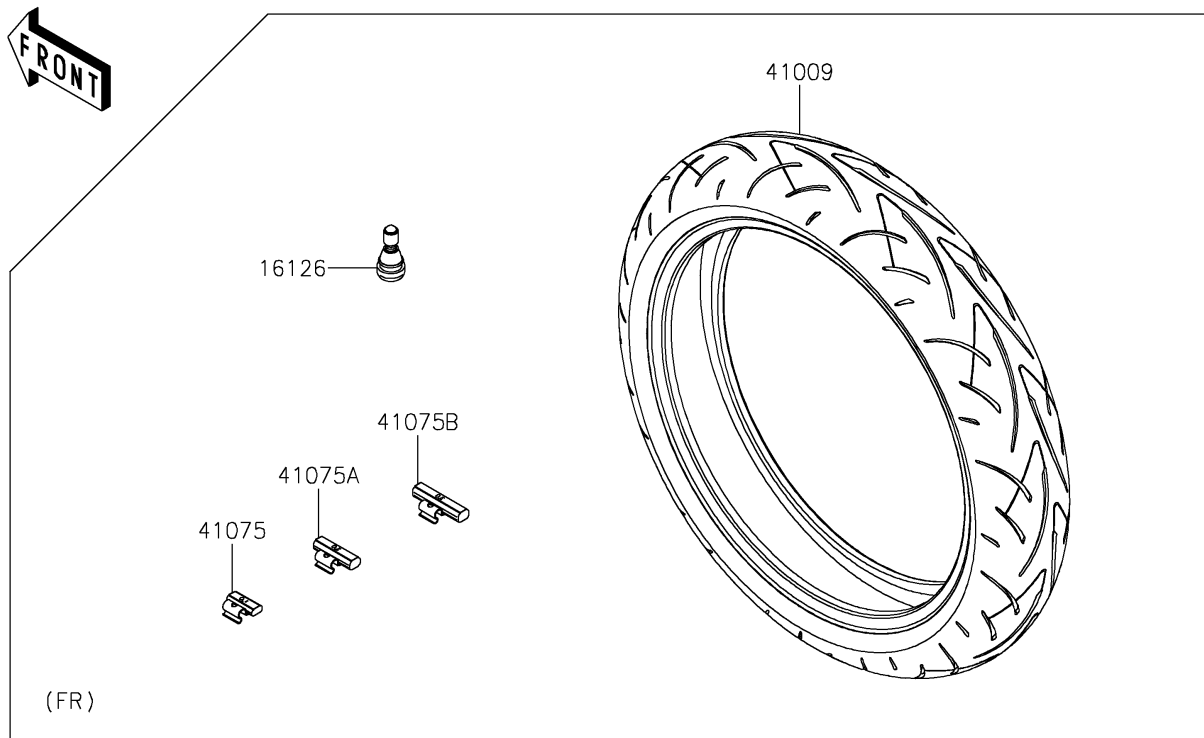

2018 Z900 PARTS DIAGRAM

Tires

F2210

2018 Z900 PARTS LIST

Tires

ITEM NAME	PART NUMBER	QUANTITY
VALVE,TIRE (Ref # 16126)	16126-1140	1
TIRE,FR,120/70ZR17(58W),D214F (Ref # 41009)	41009-0694	1
TIRE,RR,180/55ZR17(73W),D214 (Ref # 41009A)	41009-0695	1
BALANCER-WHEEL,10G,SILVER (Ref # 41075)	41075-0007	1
BALANCER-WHEEL,20G,SILVER (Ref # 41075A)	41075-0008	1
BALANCER-WHEEL,30G,SILVER (Ref # 41075B)	41075-0009	1