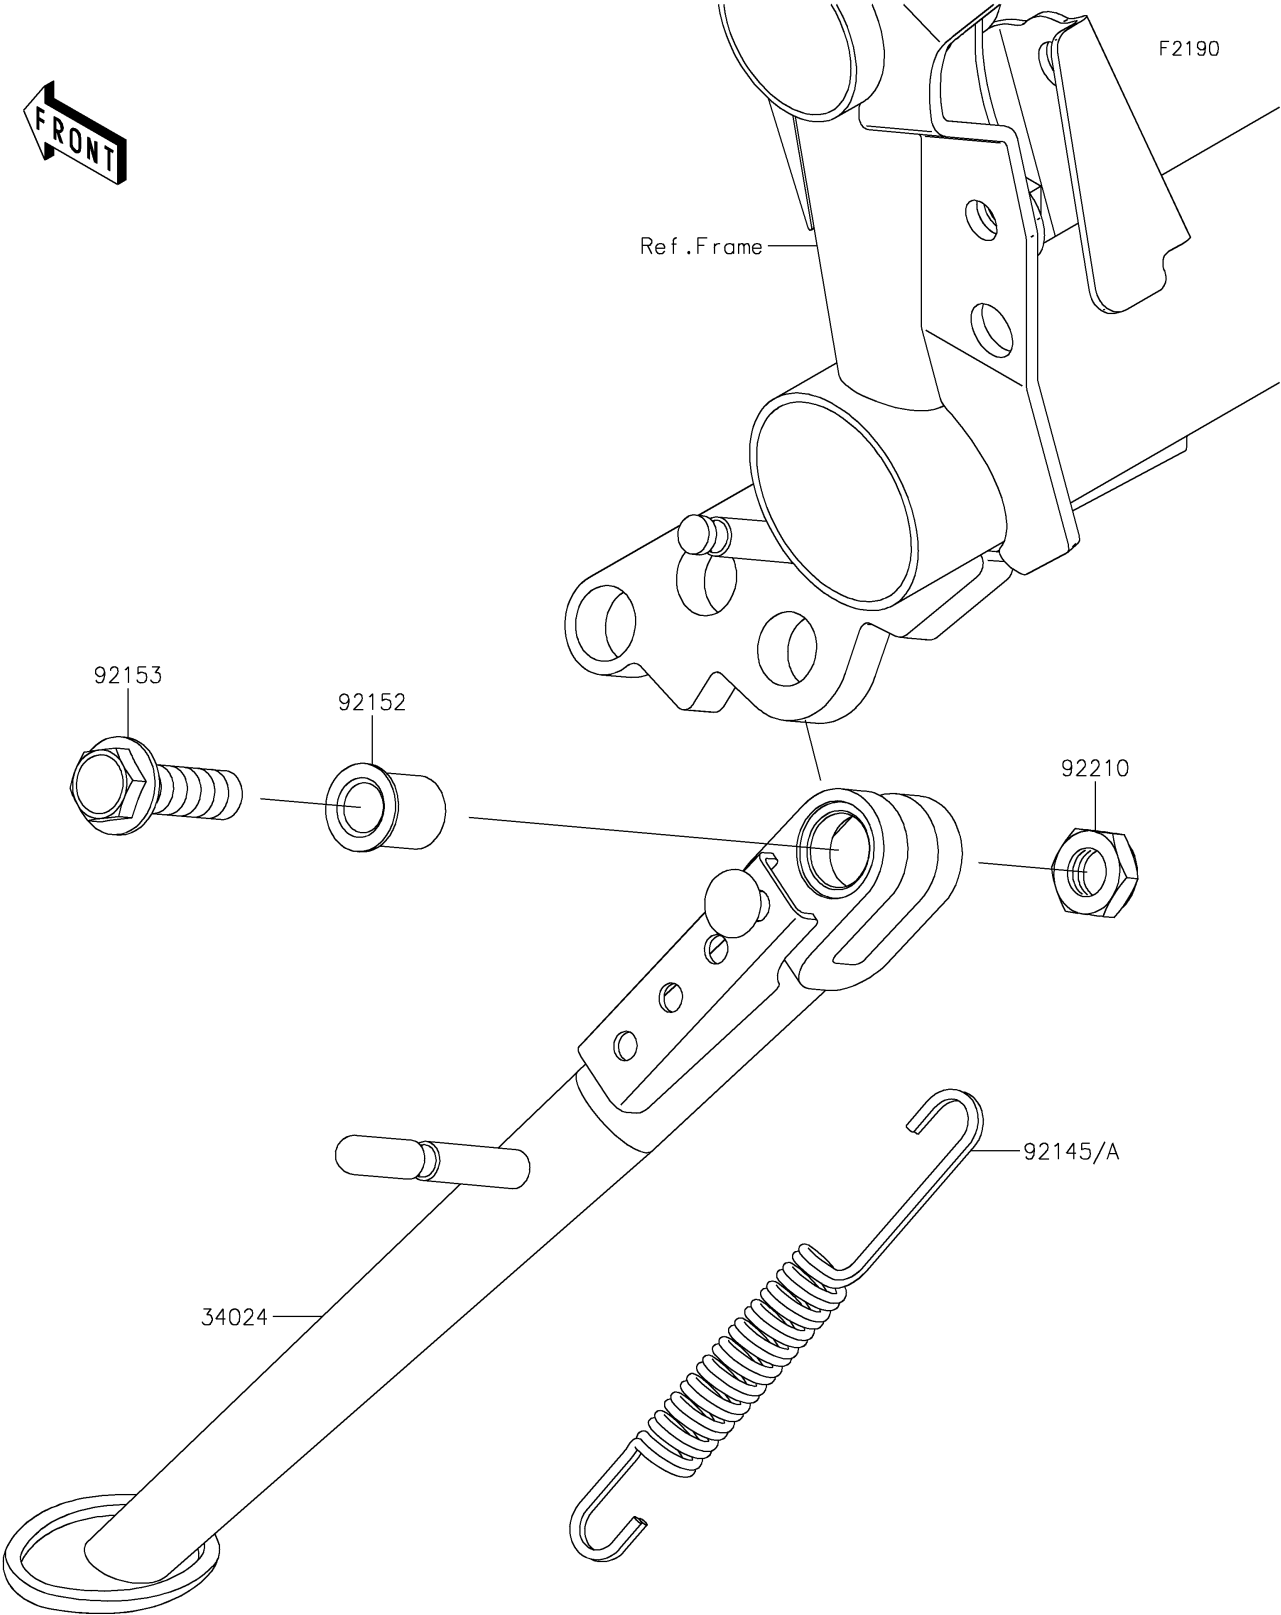

2018 Z900 PARTS DIAGRAM

Stand(s)

2018 Z900 PARTS LIST

Stand(s)

ITEM NAME	PART NUMBER	QUANTITY
STAND-SIDE,F.S.BLACK (Ref # 34024)	34024-0141-18R	1
SPRING,SIDE STAND (Ref # 92145A)	92145-1819	1
COLLAR,10.2X15X18.6 (Ref # 92152)	92152-2248	1
BOLT,FLANGED,10X35 (Ref # 92153)	92153-0802	1
NUT,LOCK,10MM (Ref # 92210)	92210-0784	1