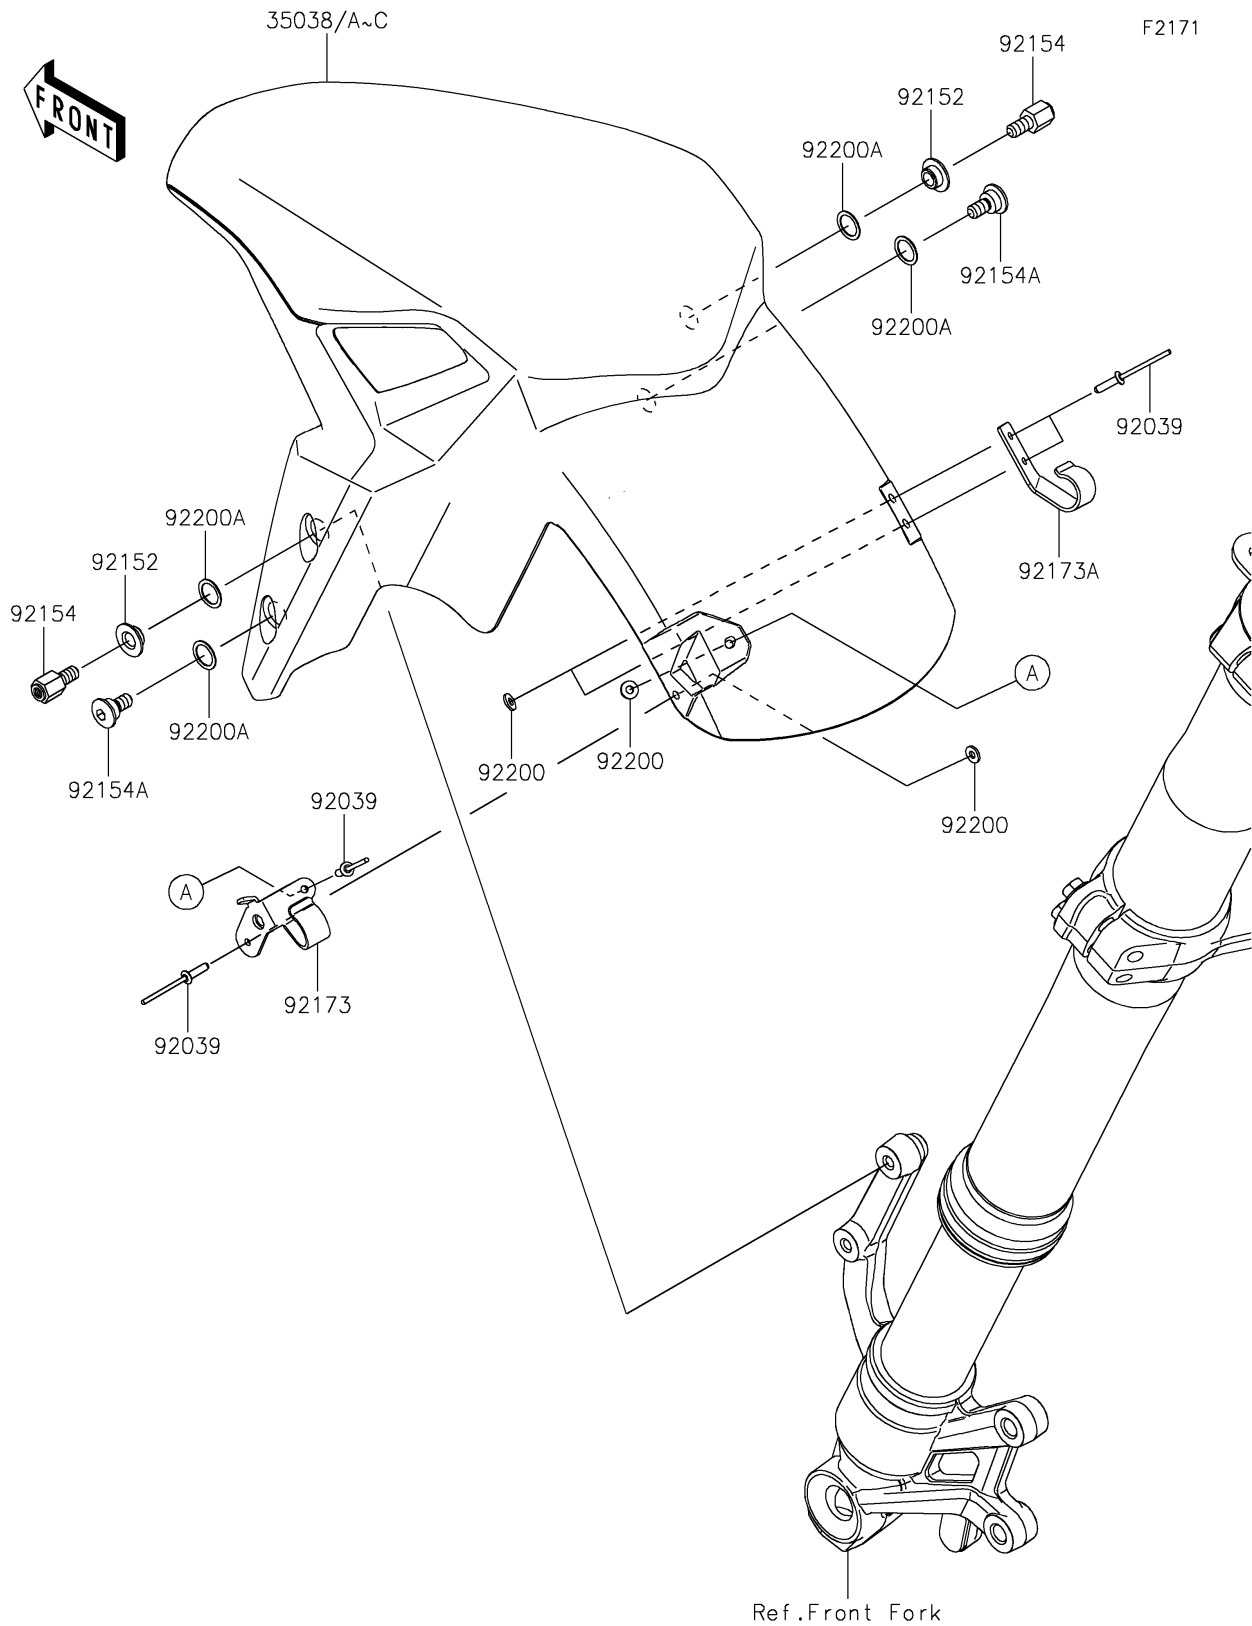

2018 Z900 PARTS DIAGRAM

Front Fender(s)

2018 Z900 PARTS LIST

Front Fender(s)

ITEM NAME	PART NUMBER	QUANTITY
FENDER-FRONT,P.M.GRAY,WOD (Ref # 35038)	35038-5046-36P	1
FENDER-FRONT,M.S.BLACK,WOD (Ref # 35038A)	35038-5046-660	1
FENDER-FRONT,C.P.RED,WOD (Ref # 35038B)	35038-5046-A5	1
RIVET (Ref # 92039)	92039-1231	1
COLLAR,6.5X10X5.3 (Ref # 92152)	92152-1863	1
BOLT,6MM (Ref # 92154)	92154-0746	1
BOLT,SOCKET,6X15 (Ref # 92154A)	92154-2660	1
CLAMP,LH (Ref # 92173)	92173-1600	1
CLAMP,RH (Ref # 92173A)	92173-1601	1
WASHER,3.5X8X1 (Ref # 92200)	92200-1251	1
WASHER,10.4X14X0.5 (Ref # 92200A)	92200-1880	1