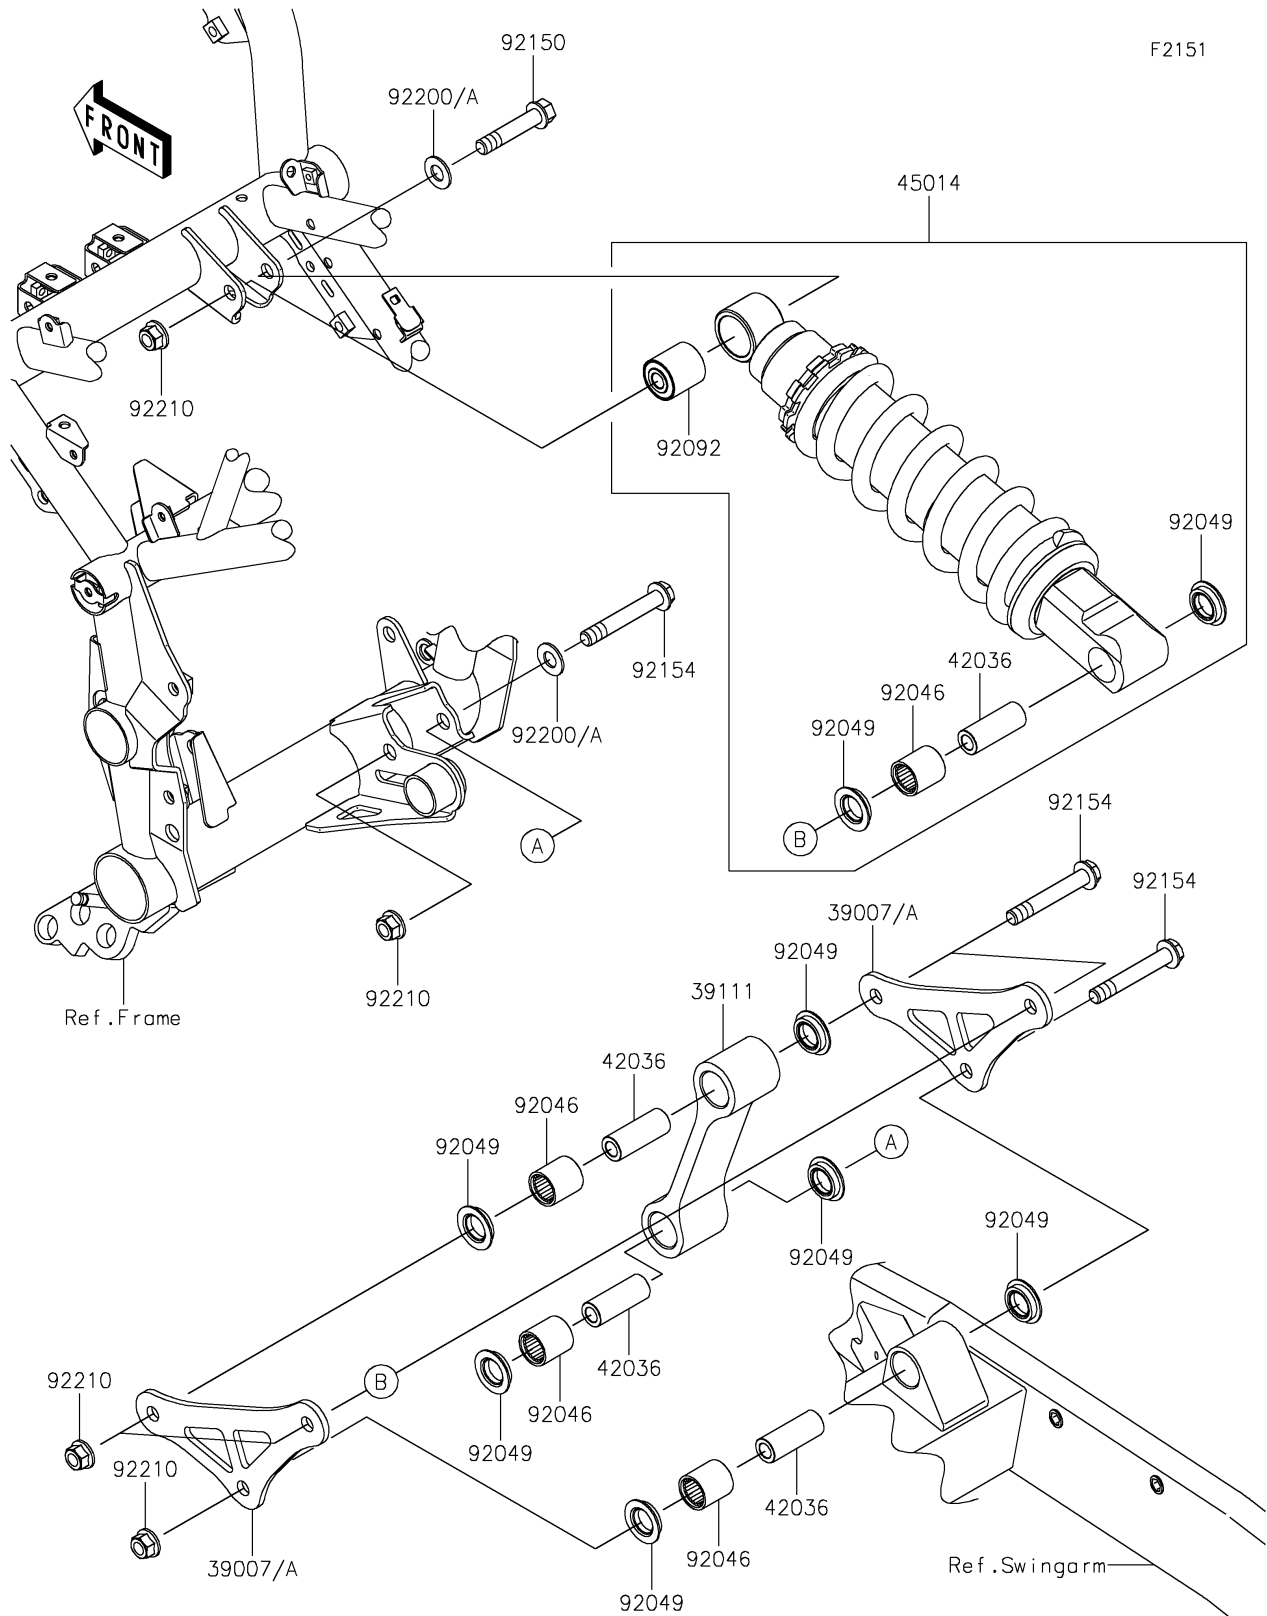

2018 Z900 PARTS DIAGRAM

Suspension/Shock Absorber

2018 Z900 PARTS LIST

Suspension/Shock Absorber

| ITEM NAME | PART NUMBER | QUANTITY |
|--|---------------|----------|
| ARM-SUSP (Ref # 39007) | 39007-0403 | 1 |
| ROD-TIE (Ref # 39111) | 39111-0311 | 1 |
| SLEEVE,10.1X17X44.5 (Ref # 42036) | 42036-1342 | 1 |
| SHOCKABSORBER,F.BLACK (Ref # 45014) | 45014-0569-21 | 1 |
| BEARING-NEEDLE,SFYZM172425 (Ref # 92046) | 92046-1273 | 1 |
| SEAL-OIL,MHA17245.7F (Ref # 92049) | 92049-1223 | 1 |
| BUSHING-RUBBER (Ref # 92092) | 92092-1058 | 1 |
| BOLT,FLANGED,10X50 (Ref # 92150) | 92150-1125 | 1 |
| BOLT,FLANGED,10X66 (Ref # 92154) | 92154-2204 | 1 |
| WASHER,11X22X1.6 (Ref # 92200) | 92200-1836 | 1 |
| NUT,LOCK,FLANGED,10MM (Ref # 92210) | 92210-1139 | 1 |