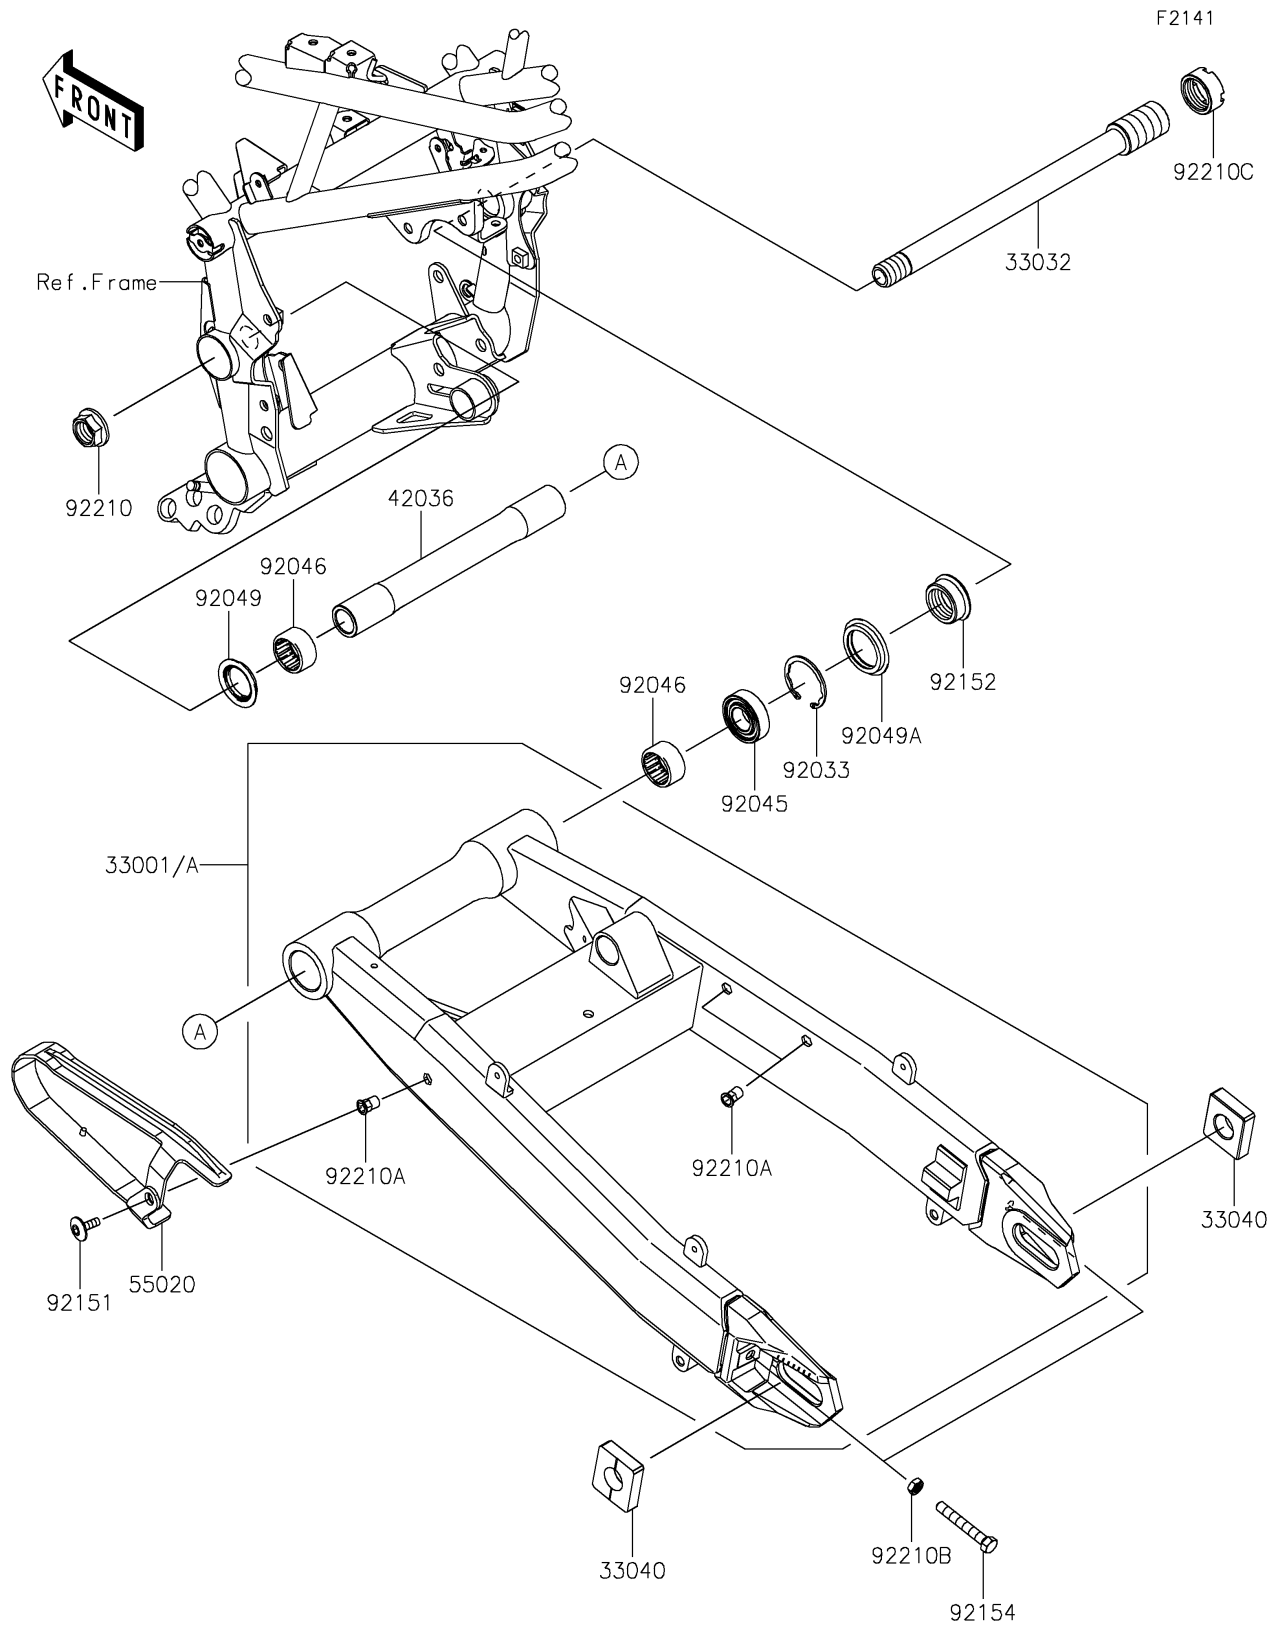

2018 Z900 PARTS DIAGRAM

Swingarm

2018 Z900 PARTS LIST

Swingarm

ITEM NAME	PART NUMBER	QUANTITY
ARM-COMP-SWING,F.S.BLACK (Ref # 33001)	33001-0666-18R	1
SHAFT-SWING ARM,20X269 (Ref # 33032)	33032-0055	1
ADJUSTER-CHAIN (Ref # 33040)	33040-1109	1
SLEEVE,20.1X28X236.5 (Ref # 42036)	42036-0803	1
GUARD,CHAIN (Ref # 55020)	55020-1961	1
RING-SNAP,42MM (Ref # 92033)	92033-1041	1
BEARING-BALL,6004UL11 (Ref # 92045)	92045-0017	1
BEARING-NEEDLE,7E-HVS 28X34X17 (Ref # 92046)	92046-0008	1
SEAL-OIL (Ref # 92049)	92049-0132	1
SEAL-OIL,MHA 35 42 5.7F (Ref # 92049A)	92049-1380	1
BOLT,SOCKET,6X18 (Ref # 92151)	92151-1149	1
COLLAR,28X35X15 (Ref # 92152)	92152-2379	1
BOLT-SMALL,8X55 (Ref # 92154)	92154-1962	1
NUT,FLANGED,20MM (Ref # 92210)	92210-0320	1
NUT,POP,6MM,L=15 (Ref # 92210A)	92210-1397	1
NUT-HEX-SMALL,8MM (Ref # 92210B)	92210-1459	1
NUT,28MM (Ref # 92210C)	92210-1575	1