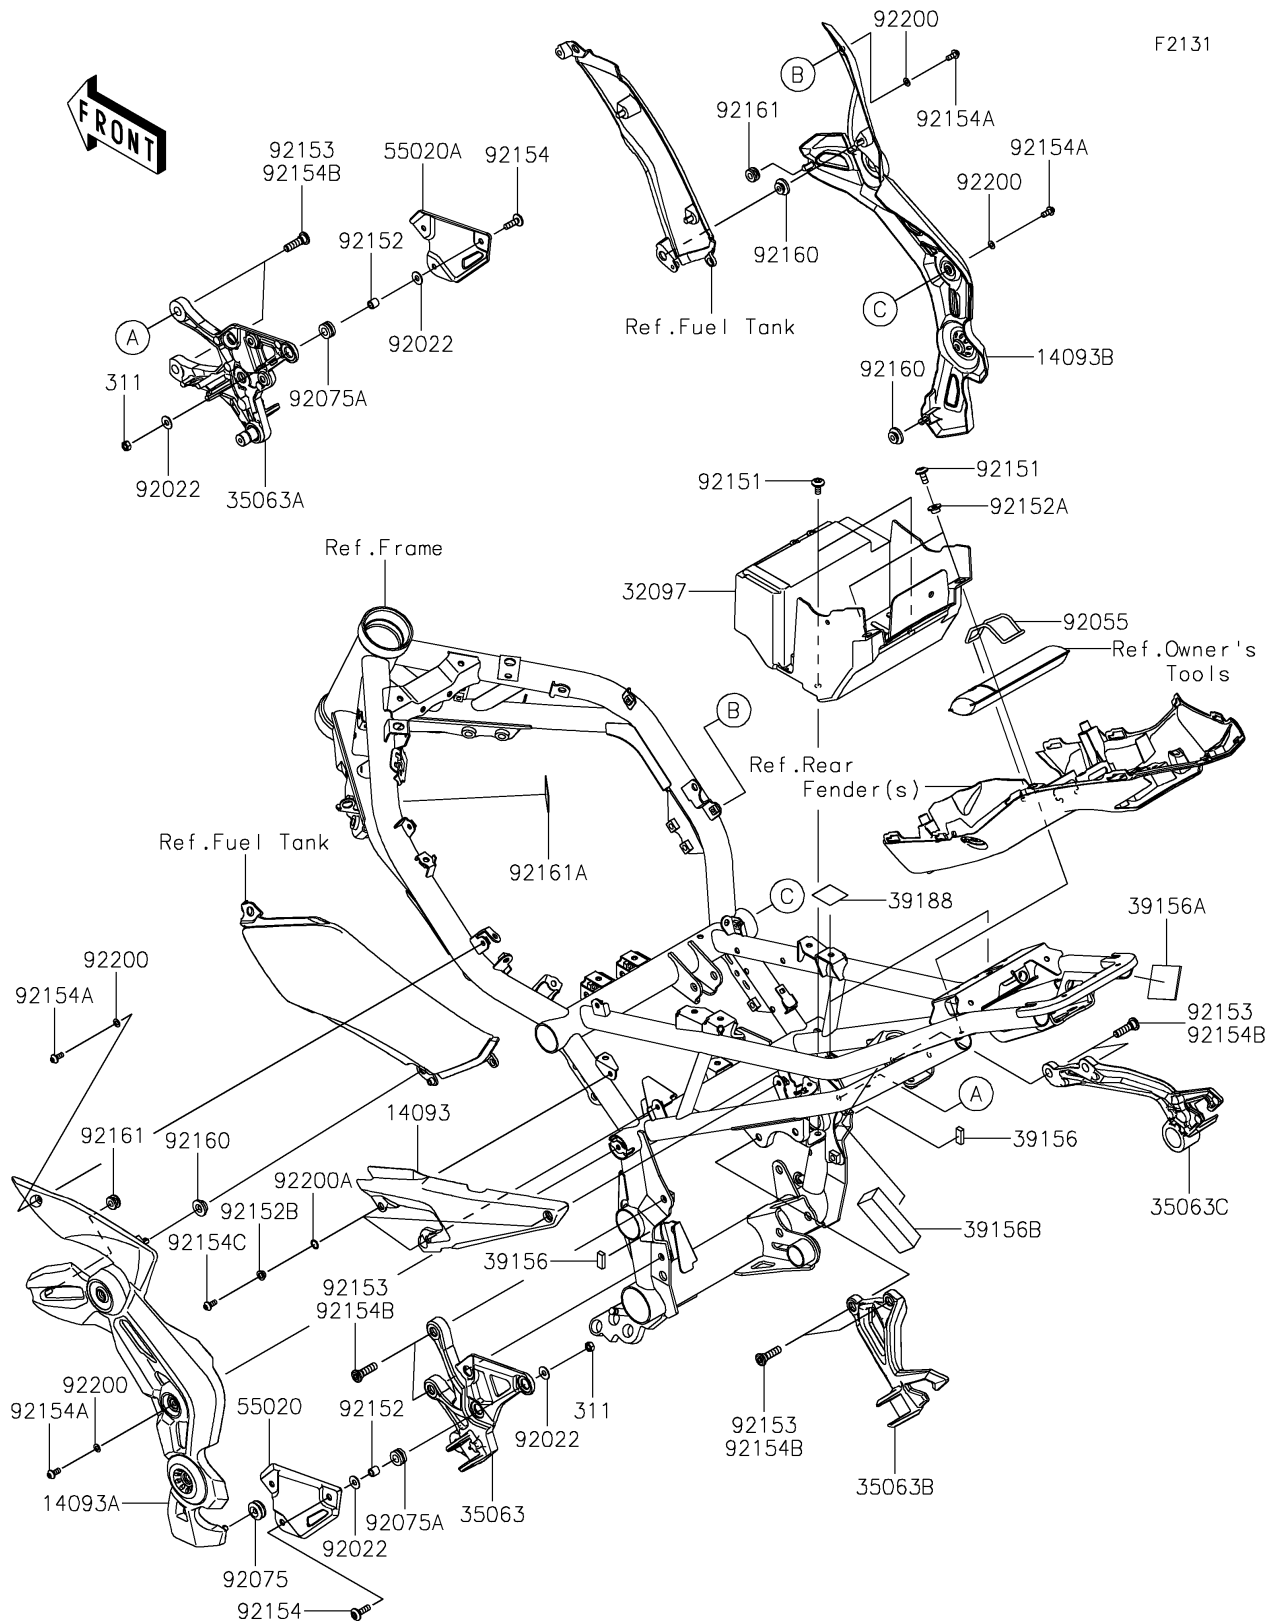

2018 Z900 PARTS DIAGRAM

Frame Fittings

2018 Z900 PARTS LIST

Frame Fittings

ITEM NAME	PART NUMBER	QUANTITY
COVER,HARNESS,LH (Ref # 14093)	14093-0511	1
COVER,PIVOT,LH,B.SILVER (Ref # 14093A)	14093-5194-54N	1
COVER,PIVOT,RH,B.SILVER (Ref # 14093B)	14093-5195-54N	1
NUT-HEX,6MM (Ref # 311)	311AA0600	1
CASE-BATTERY (Ref # 32097)	32097-0045	1
STAY,STEP,FR,LH,F.S.BLACK (Ref # 35063)	35063-1399-18R	1
STAY,STEP,FR,RH,F.S.BLACK (Ref # 35063A)	35063-1442-18R	1
STAY,STEP,RR,LH,F.S.BLACK (Ref # 35063B)	35063-1452-18R	1
STAY,STEP,RR,RH,F.S.BLACK (Ref # 35063C)	35063-1453-18R	1
PAD,8X20X5 (Ref # 39156)	39156-2176	1
PAD,40X60X2 (Ref # 39156A)	39156-2177	1
PAD,25X80X20 (Ref # 39156B)	39156-2217	1
TAPE,30X30 (Ref # 39188)	39188-0566	1
GUARD,HEEL,LH (Ref # 55020)	55020-1962	1
GUARD,HEEL,RH (Ref # 55020A)	55020-1963	1
WASHER,6.5X16X1.0 (Ref # 92022)	92022-1093	1
RING-O,62.6X3.5 (Ref # 92055)	92055-0873	1
DAMPER (Ref # 92075)	92075-1067	1
DAMPER (Ref # 92075A)	92075-1409	1
BOLT,SOCKET,6X14 (Ref # 92151)	92151-1654	1
COLLAR,6.3X9.5X9.2 (Ref # 92152)	92152-2280	1
COLLAR,6.5X10X6.4 (Ref # 92152A)	92152-2287	1
COLLAR,5.7X8.5X4.5 (Ref # 92152B)	92152-2354	1
BOLT,SOCKET,6X20 (Ref # 92154)	92154-0918	1
BOLT,SOCKET,5X12 (Ref # 92154A)	92154-1421	1
BOLT,SOCKET,8X28 (Ref # 92154B)	92154-2334	1
BOLT,SOCKET,5X12,MEC (Ref # 92154C)	92154-2678	1
DAMPER (Ref # 92160)	92160-1613	1
DAMPER (Ref # 92161)	92161-0864	1

2018 Z900 PARTS LIST

Frame Fittings

ITEM NAME	PART NUMBER	QUANTITY
DAMPER,25X40,T1.0 (Ref # 92161A)	92161-1432	1
WASHER,5.2X10X0.5 (Ref # 92200)	92200-1730	1
WASHER,8.8X11.5X0.5 (Ref # 92200A)	92200-1888	1