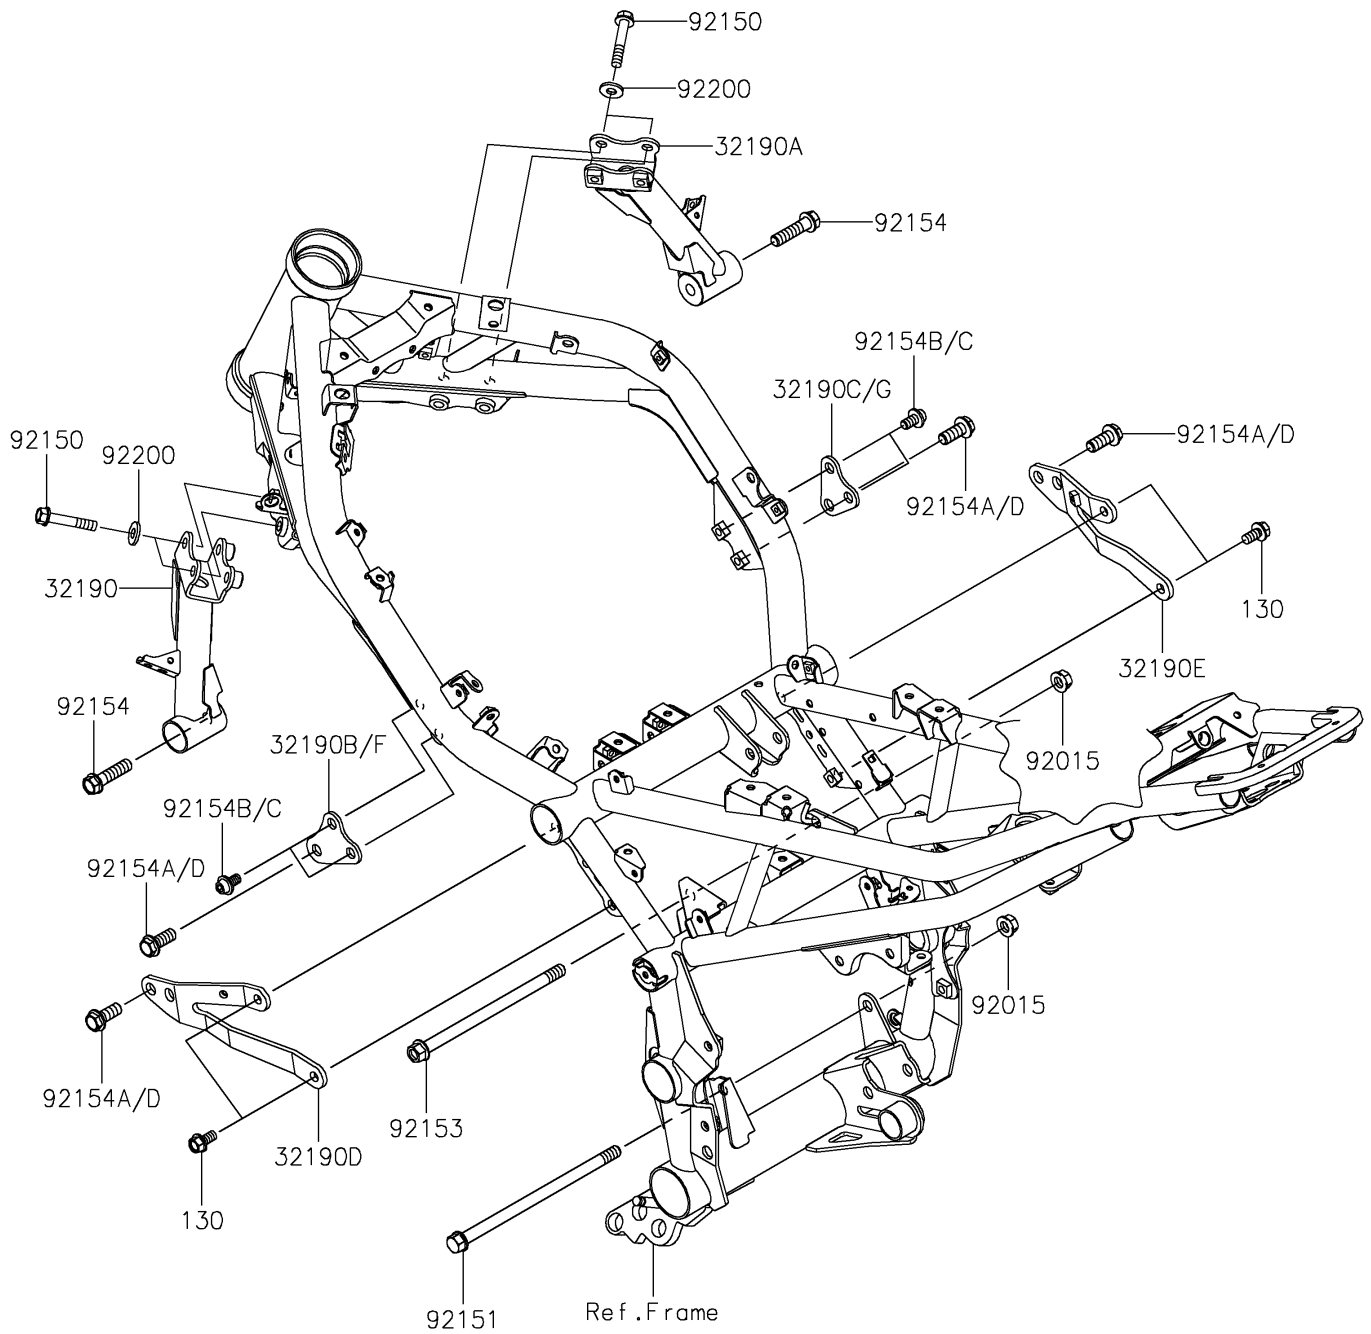

2018 Z900 PARTS DIAGRAM

Engine Mount

F2122

2018 Z900 PARTS LIST

Engine Mount

ITEM NAME	PART NUMBER	QUANTITY
BOLT-FLANGED,8X16 (Ref # 130)	130CA0816	1
BRACKET-ENGINE,LH,F.S.BLACK (Ref # 32190)	32190-0721-18R	1
BRACKET-ENGINE,RH,F.S.BLACK (Ref # 32190A)	32190-0722-18R	1
BRACKET-ENGINE,LH,F.S.BLACK (Ref # 32190B)	32190-0723-18R	1
BRACKET-ENGINE,RH,F.S.BLACK (Ref # 32190C)	32190-0724-18R	1
BRACKET-ENGINE,CYL.,LH (Ref # 32190D)	32190-0725	1
BRACKET-ENGINE,CYL.,RH (Ref # 32190E)	32190-0726	1
NUT,FLANGED,10MM (Ref # 92015)	92015-1180	1
BOLT,FLANGED,8X45 (Ref # 92150)	92150-1487	1
BOLT,FLANGED,10X190 (Ref # 92151)	92151-1915	1
BOLT,FLANGED,10X170 (Ref # 92153)	92153-1428	1
BOLT,FLANGED,10X40 (Ref # 92154)	92154-0313	1
BOLT,FLANGED,10X25 (Ref # 92154A)	92154-2251	1
BOLT,SOCKET,8X14 (Ref # 92154B)	92154-2252	1
WASHER,8.5X18X2.3 (Ref # 92200)	92200-1213	1