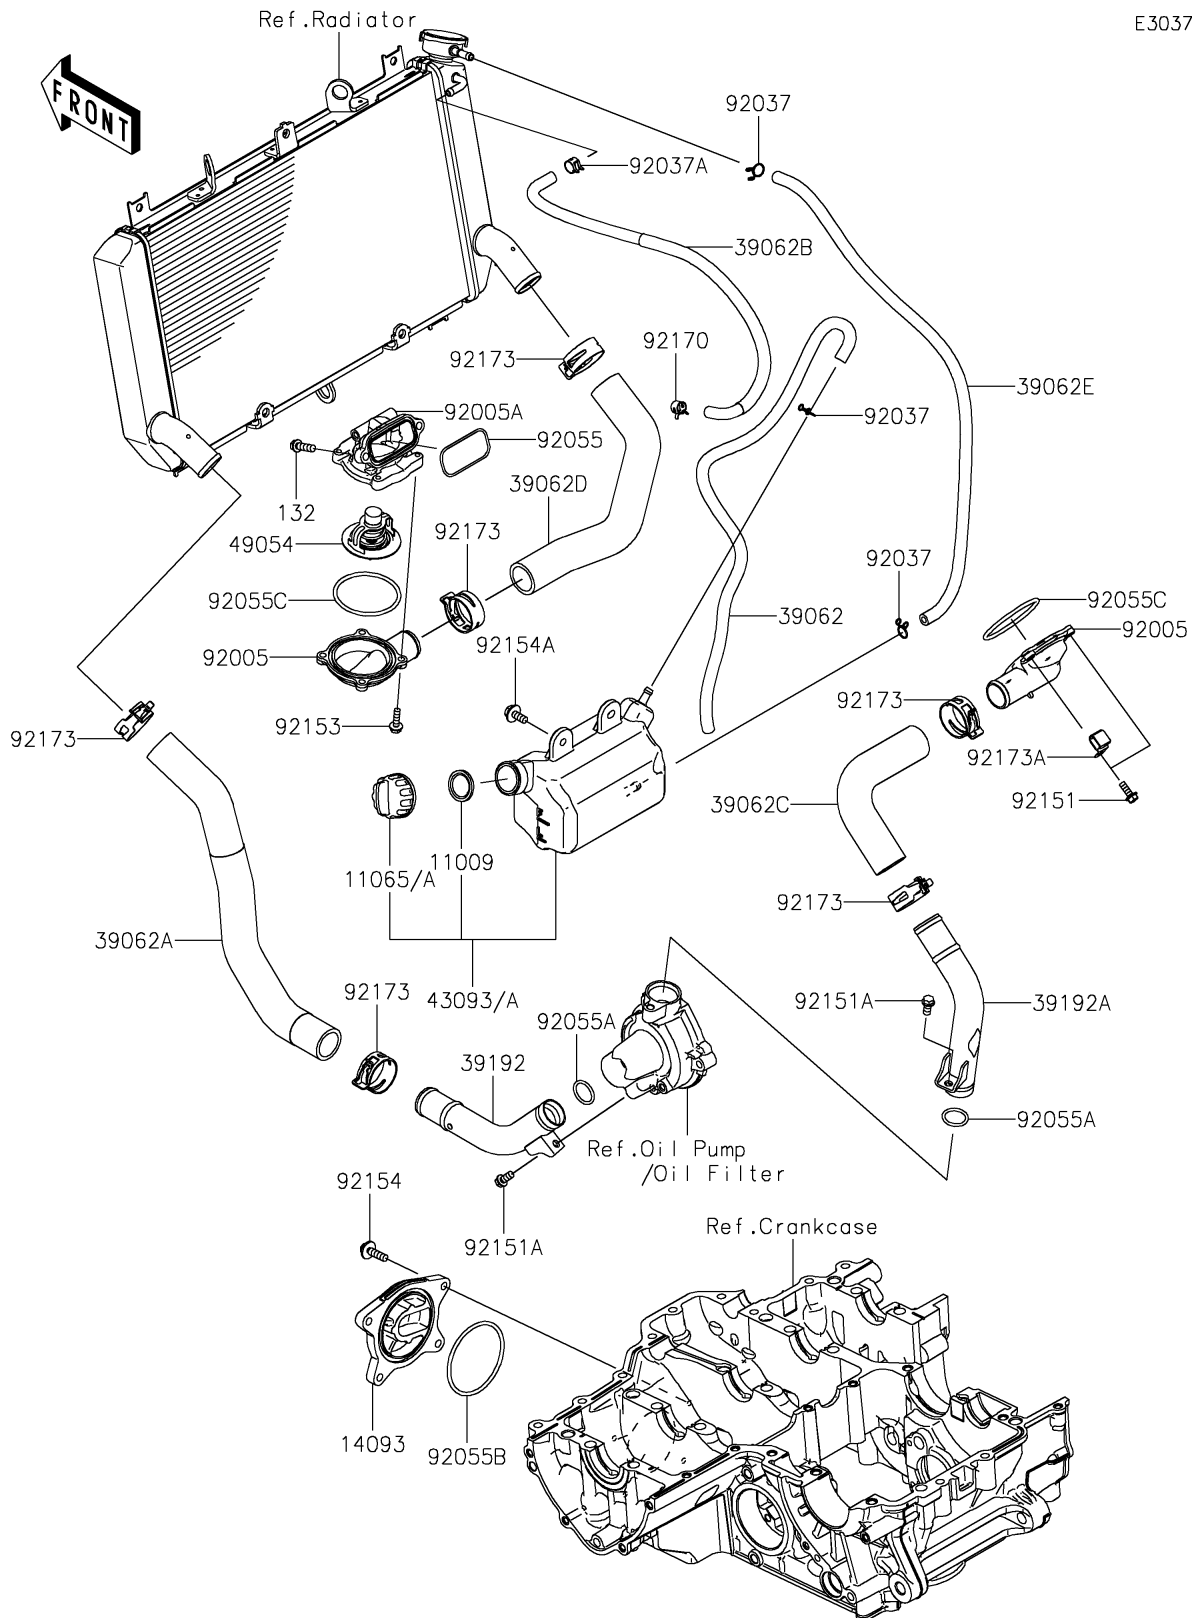

2018 Z900 PARTS DIAGRAM

Water Pipe

E3037

2018 Z900 PARTS LIST

Water Pipe

ITEM NAME	PART NUMBER	QUANTITY
GASKET,RESERVOIR TANK CAP (Ref # 11009)	11009-1145	1
CAP (Ref # 11065)	11065-0980	1
BOLT-FLANGED-SMALL,6X20 (Ref # 132)	132BC0620	1
COVER (Ref # 14093)	14093-0144	1
HOSE-COOLING,OVERFLOW (Ref # 39062)	39062-0618	1
HOSE-COOLING,RADIATOR-W/PIPE (Ref # 39062A)	39062-0758	1
HOSE-COOLING,W/PIPE-CYLINDER (Ref # 39062B)	39062-0785	1
HOSE-COOLING,CYLINDER-RADIATOR (Ref # 39062C)	39062-0786	1
HOSE-COOLING,AIR BLEED (Ref # 39062D)	39062-0818	1
HOSE-COOLING,5.5X10.5X550 (Ref # 39062E)	39062-1208	1
PIPE-WATER,RADIATOR-WATER PUMP (Ref # 39192)	39192-0631	1
PIPE-WATER,WATER PUMP-CYLINDER (Ref # 39192A)	39192-0644	1
RESERVOIR-ASSY-TANK (Ref # 43093A)	43093-0006	1
THERMOSTAT (Ref # 49054)	49054-0004	1
FITTING,THERMO CAP (Ref # 92005)	92005-0842	1
FITTING,THERMO CASE (Ref # 92005A)	92005-0846	1
CLAMP,TUBE (Ref # 92037)	92037-147	1
CLAMP,TUBE (Ref # 92037A)	92037-1505	1
RING-O,YP 27.6 57.6 1.9 (Ref # 92055)	92055-0021	1
RING-O,20.8X2.4 (Ref # 92055A)	92055-0114	1
RING-O,63.3MM (Ref # 92055B)	92055-0739	1
RING-O,53.5X2.6 (Ref # 92055C)	92055-0831	1
BOLT,5X14 (Ref # 92151)	92151-1764	1
BOLT,6X12 (Ref # 92151A)	92151-1997	1
BOLT,FLANGED,5X18 (Ref # 92153)	92153-1588	1
BOLT,FLANGED,6X22 (Ref # 92154)	92154-0403	1
BOLT,UPSET-WP,6X16 (Ref # 92154A)	92154-1850	1
CLAMP (Ref # 92170)	92170-1493	1
CLAMP,34MM (Ref # 92173)	92173-1360	1

2018 Z900 PARTS LIST

Water Pipe

ITEM NAME	PART NUMBER	QUANTITY
CLAMP (Ref # 92173A)	92173-1663	1