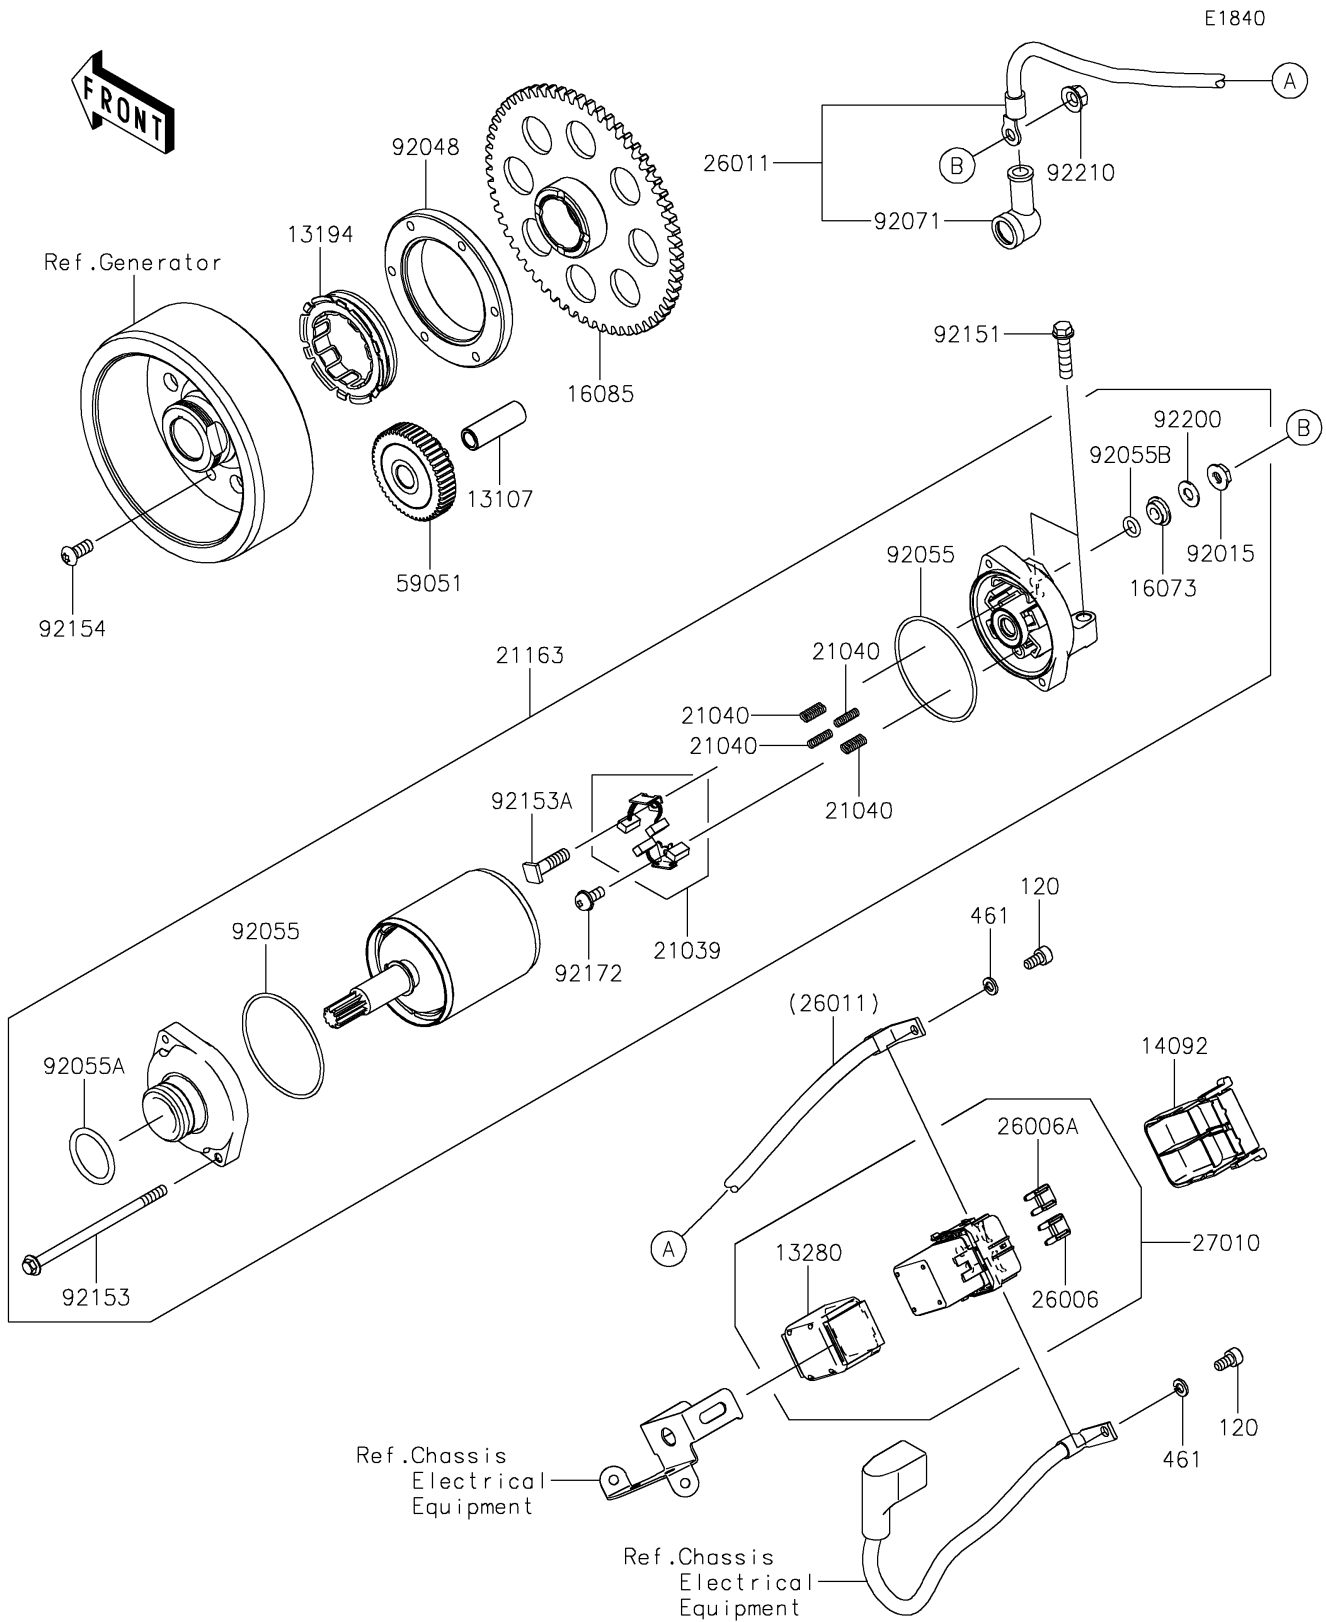

2018 Z900 PARTS DIAGRAM

Starter Motor

2018 Z900 PARTS LIST

Starter Motor

ITEM NAME	PART NUMBER	QUANTITY
BOLT-SOCKET,5X10 (Ref # 120)	120CB0510	1
SHAFT,IDLER GEAR (Ref # 13107)	13107-1377	1
CLUTCH-ONEWAY (Ref # 13194)	13194-1096	1
HOLDER,MAGNETIC SWITCH (Ref # 13280)	13280-0814	1
COVER (Ref # 14092)	14092-0109	1
INSULATOR (Ref # 16073)	16073-0053	1
GEAR,CLUTCH ONEWAY (Ref # 16085)	16085-0609	1
BRUSH,CARBON (Ref # 21039)	21039-0004	1
SPRING-BRUSH (Ref # 21040)	21040-0003	1
STARTER-ELECTRIC (Ref # 21163)	21163-0748	1
FUSE,MINI BLADE,15A,BLUE (Ref # 26006)	26006-0001	1
FUSE,MINI BLADE,30A,GREEN (Ref # 26006A)	26006-1080	1
WIRE-LEAD (Ref # 26011)	26011-0949	1
SWITCH (Ref # 27010)	27010-0770	1
WASHER-SPRING,5MM (Ref # 461)	461DB0500	1
GEAR-SPUR,IDLER (Ref # 59051)	59051-0762	1
NUT,STARTER MOTOR (Ref # 92015)	92015-1476	1
RACE (Ref # 92048)	92048-0018	1
RING-O (Ref # 92055)	92055-0136	1
RING-O (Ref # 92055A)	92055-1276	1
RING-O,4.5X2.0 (Ref # 92055B)	92055-1370	1
GROMMET (Ref # 92071)	92071-0024	1
BOLT,FLANGED-SMALL,6X25 (Ref # 92151)	92151-1930	1
BOLT (Ref # 92153)	92153-1850	1
BOLT (Ref # 92153A)	92153-1866	1
BOLT,TORX,6X14 (Ref # 92154)	92154-1225	1
SCREW (Ref # 92172)	92172-0334	1
WASHER (Ref # 92200)	92200-0386	1
NUT,6MM (Ref # 92210)	92210-0188	1