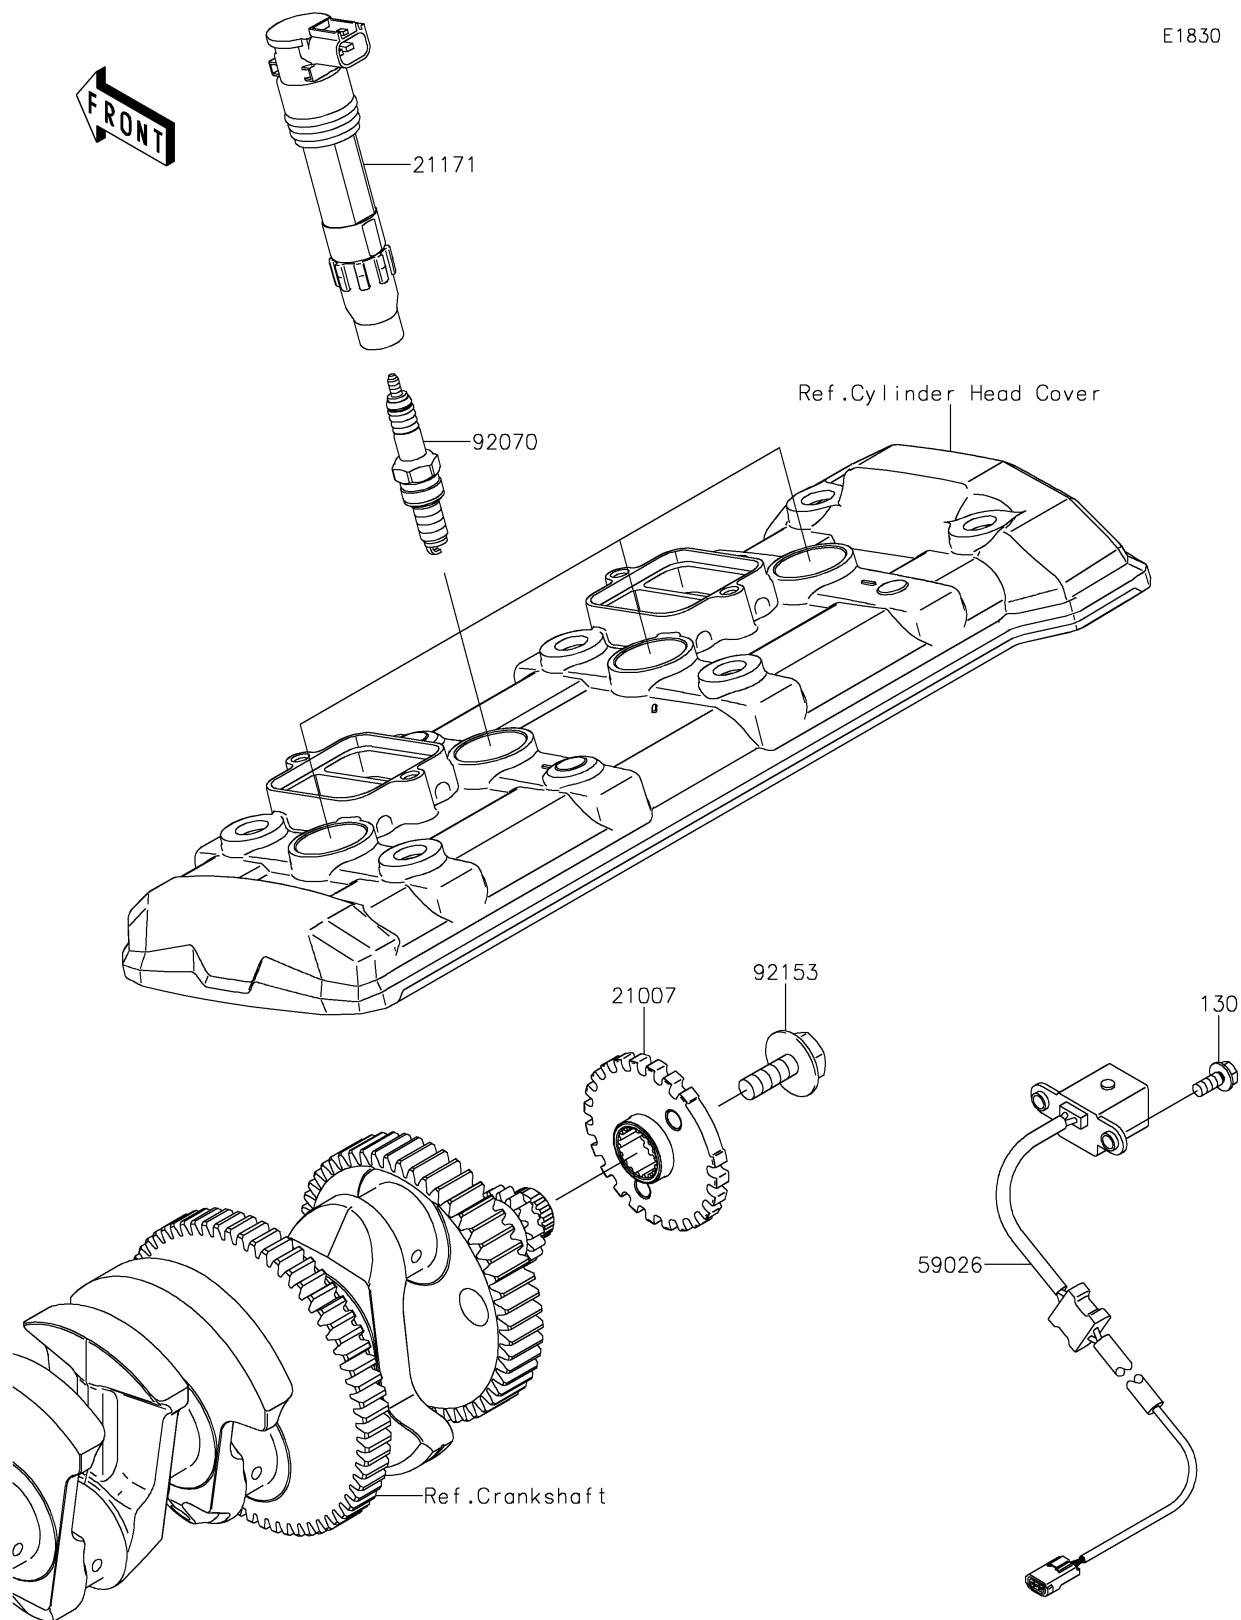

2018 Z900 PARTS DIAGRAM

Ignition System

E1830

2018 Z900 PARTS LIST

Ignition System

ITEM NAME	PART NUMBER	QUANTITY
BOLT-FLANGED,5X12 (Ref # 130)	130BA0512	1
ROTOR (Ref # 21007)	21007-0579	1
COIL-ASSY-IGNITION (Ref # 21171)	21171-0033	1
COIL-PULSING (Ref # 59026)	59026-0043	1
PLUG-SPARK,CR9EIA(NGK) (Ref # 92070)	92070-0014	1
BOLT,FLANGED,8X23 (Ref # 92153)	92153-0549	1