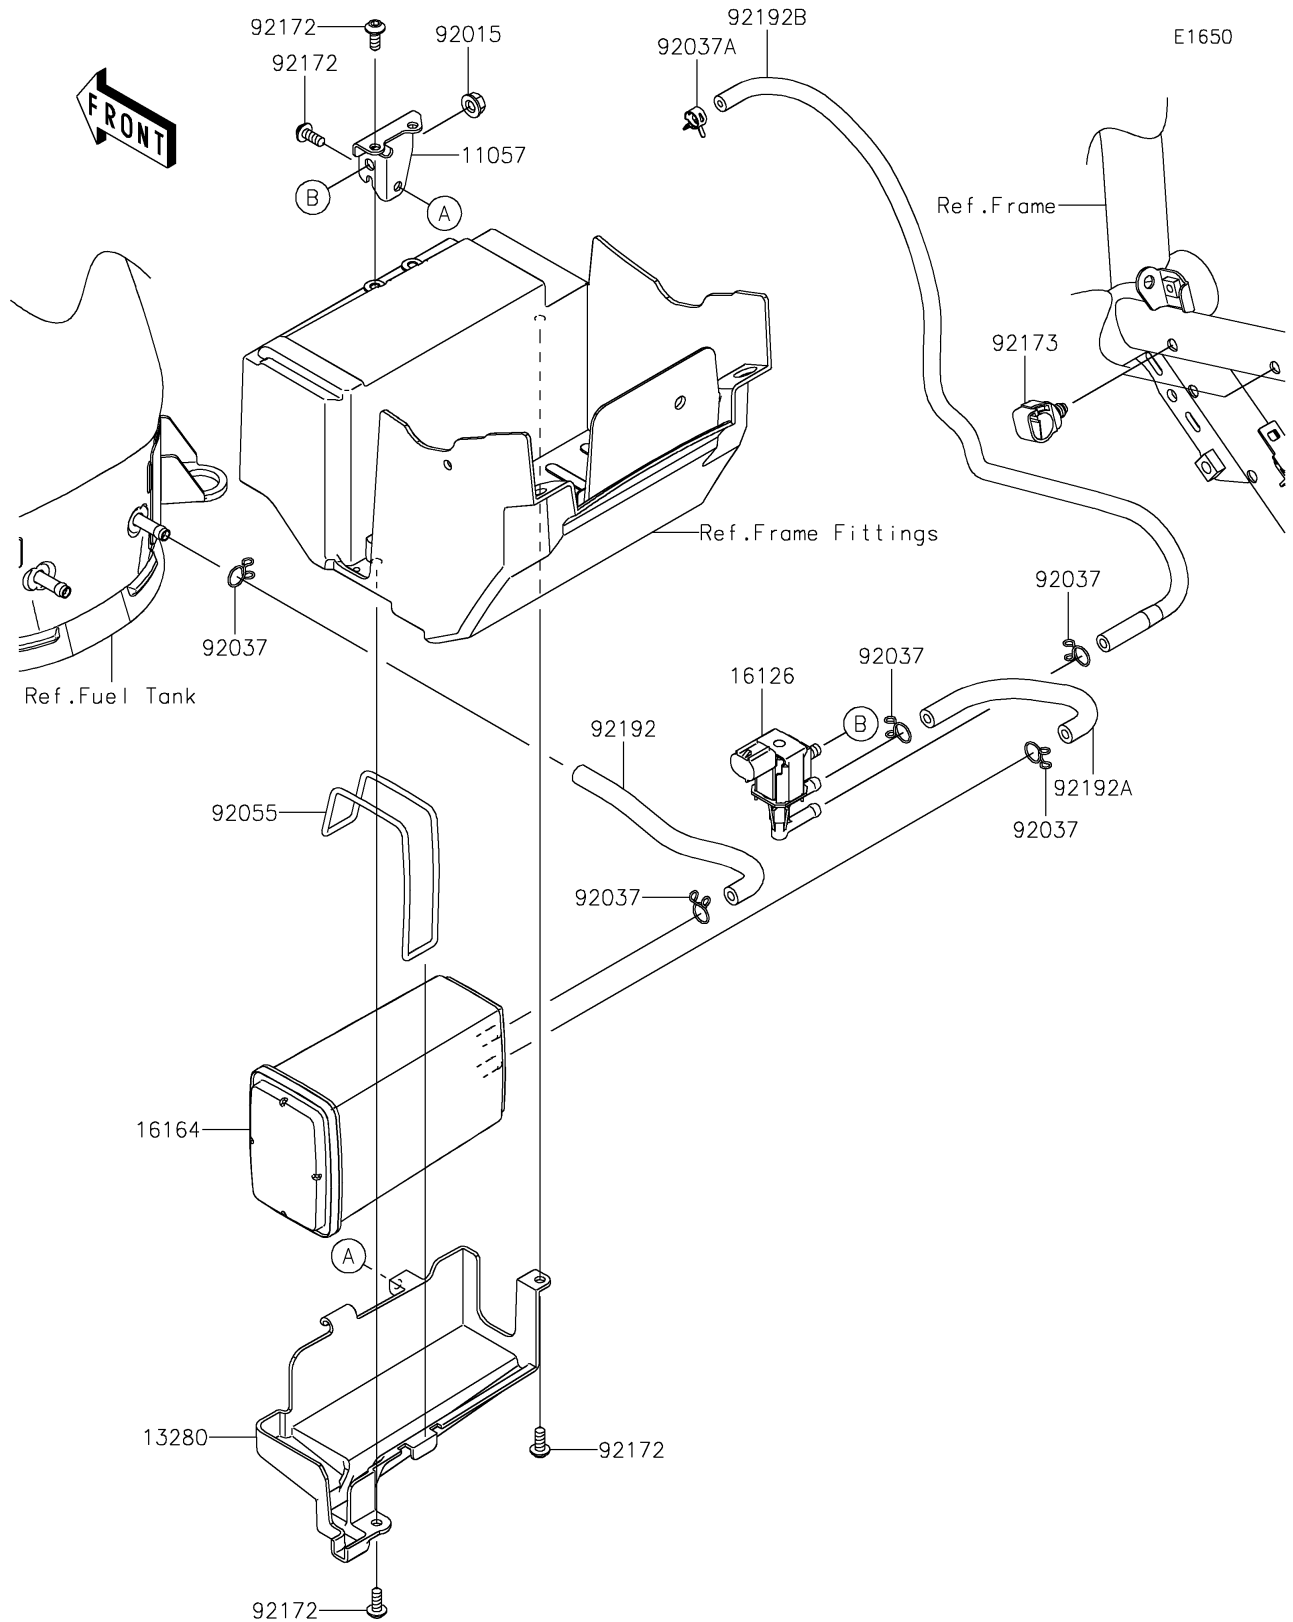

## 2018 Z900 PARTS DIAGRAM

Fuel Evaporative System(CA)

## 2018 Z900 PARTS LIST

Fuel Evaporative System(CA)

ITEM NAME	PART NUMBER	QUANTITY
BRACKET,PCV (Ref # 11057)	11057-0286	1
HOLDER,CANISTER (Ref # 13280)	13280-0880	1
VALVE,PCV (Ref # 16126)	16126-0740	1
CANISTER (Ref # 16164)	16164-0012	1
NUT,FLANGED,6MM (Ref # 92015)	92015-1367	1
CLAMP,TUBE (Ref # 92037)	92037-147	1
CLAMP,7.8MM (Ref # 92037A)	92037-2116	1
RING-O,104.4X3.1 (Ref # 92055)	92055-1020	1
SCREW,SOCKET,5X14 (Ref # 92172)	92172-0823	1
CLAMP,12MM DIA. (Ref # 92173)	92173-0736	1
TUBE,CANISTER-TANK (Ref # 92192)	92192-1690	1
TUBE,PCV-CANISTER (Ref # 92192A)	92192-1691	1
TUBE,PCV-THROTTLE BODY (Ref # 92192B)	92192-1779	1